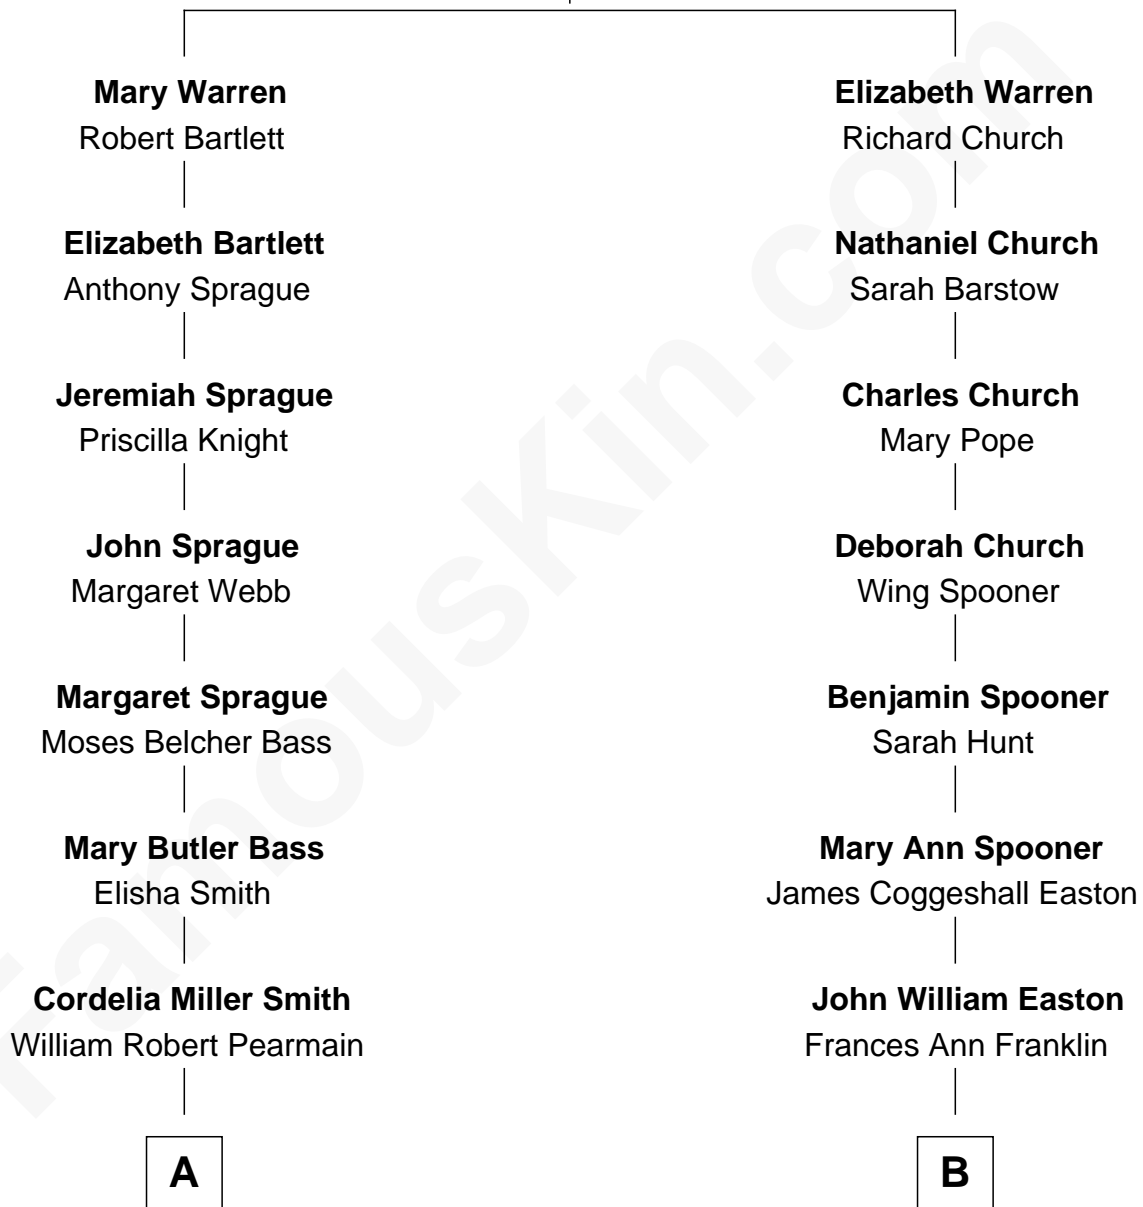

FamousKin.com Relationship Chart of

Erskine Childers

4th President of Ireland

9th cousin 1 time removed of

Marilyn Monroe

Actress, Model, and Singer

Richard Warren
Elizabeth Walker

A

Margaret Cushing Pearmain

Dr. Hamilton Osgood

Mary Alden Osgood

Erskine Childers

Erskine Childers

4th President of Ireland

B

Elizabeth Cutting Easton

William Congdon Tennant

Elizabeth Easton Tennant

Frederick Almy Gifford

Charles Stanley Gifford

Gladys Pearl Monroe

Marilyn Monroe

Actress, Model, and Singer

FamousKin.com