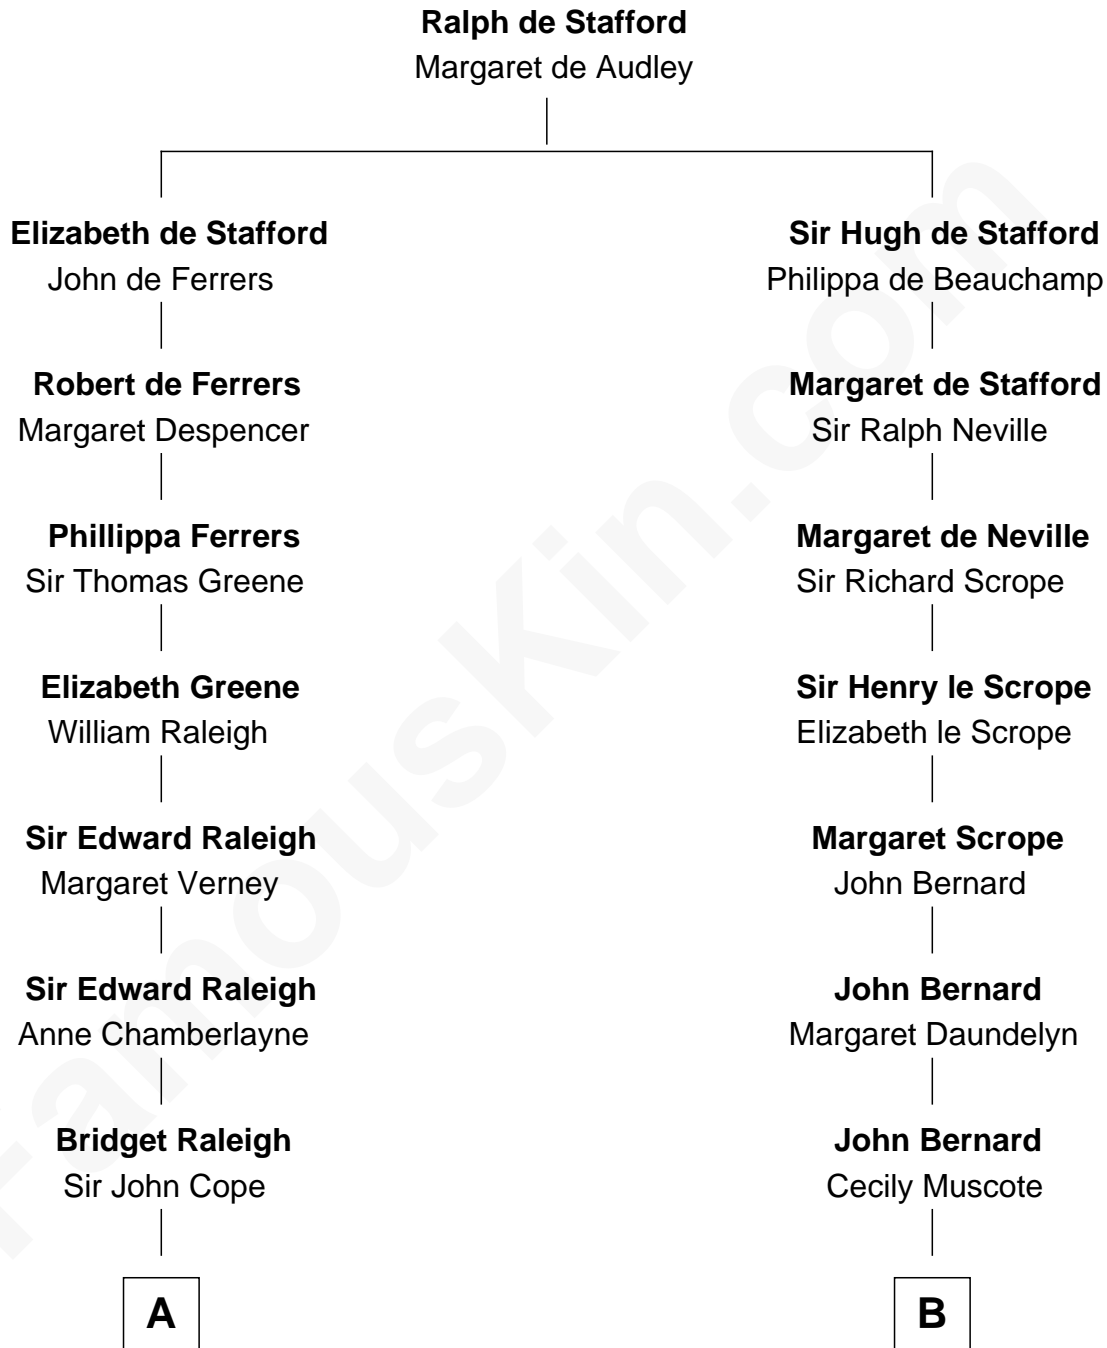

FamousKin.com

Relationship Chart of

Erskine Childers

4th President of Ireland

17th cousin 3 times removed of

Admiral Richard Byrd

Polar Explorer

C

—
Cordelia Miller Smith
William Robert Pearmain

—
Margaret Cushing Pearmain
Dr. Hamilton Osgood

—
Mary Alden Osgood
Erskine Childers

—
Erskine Childers
4th President of Ireland

FamousKin.com