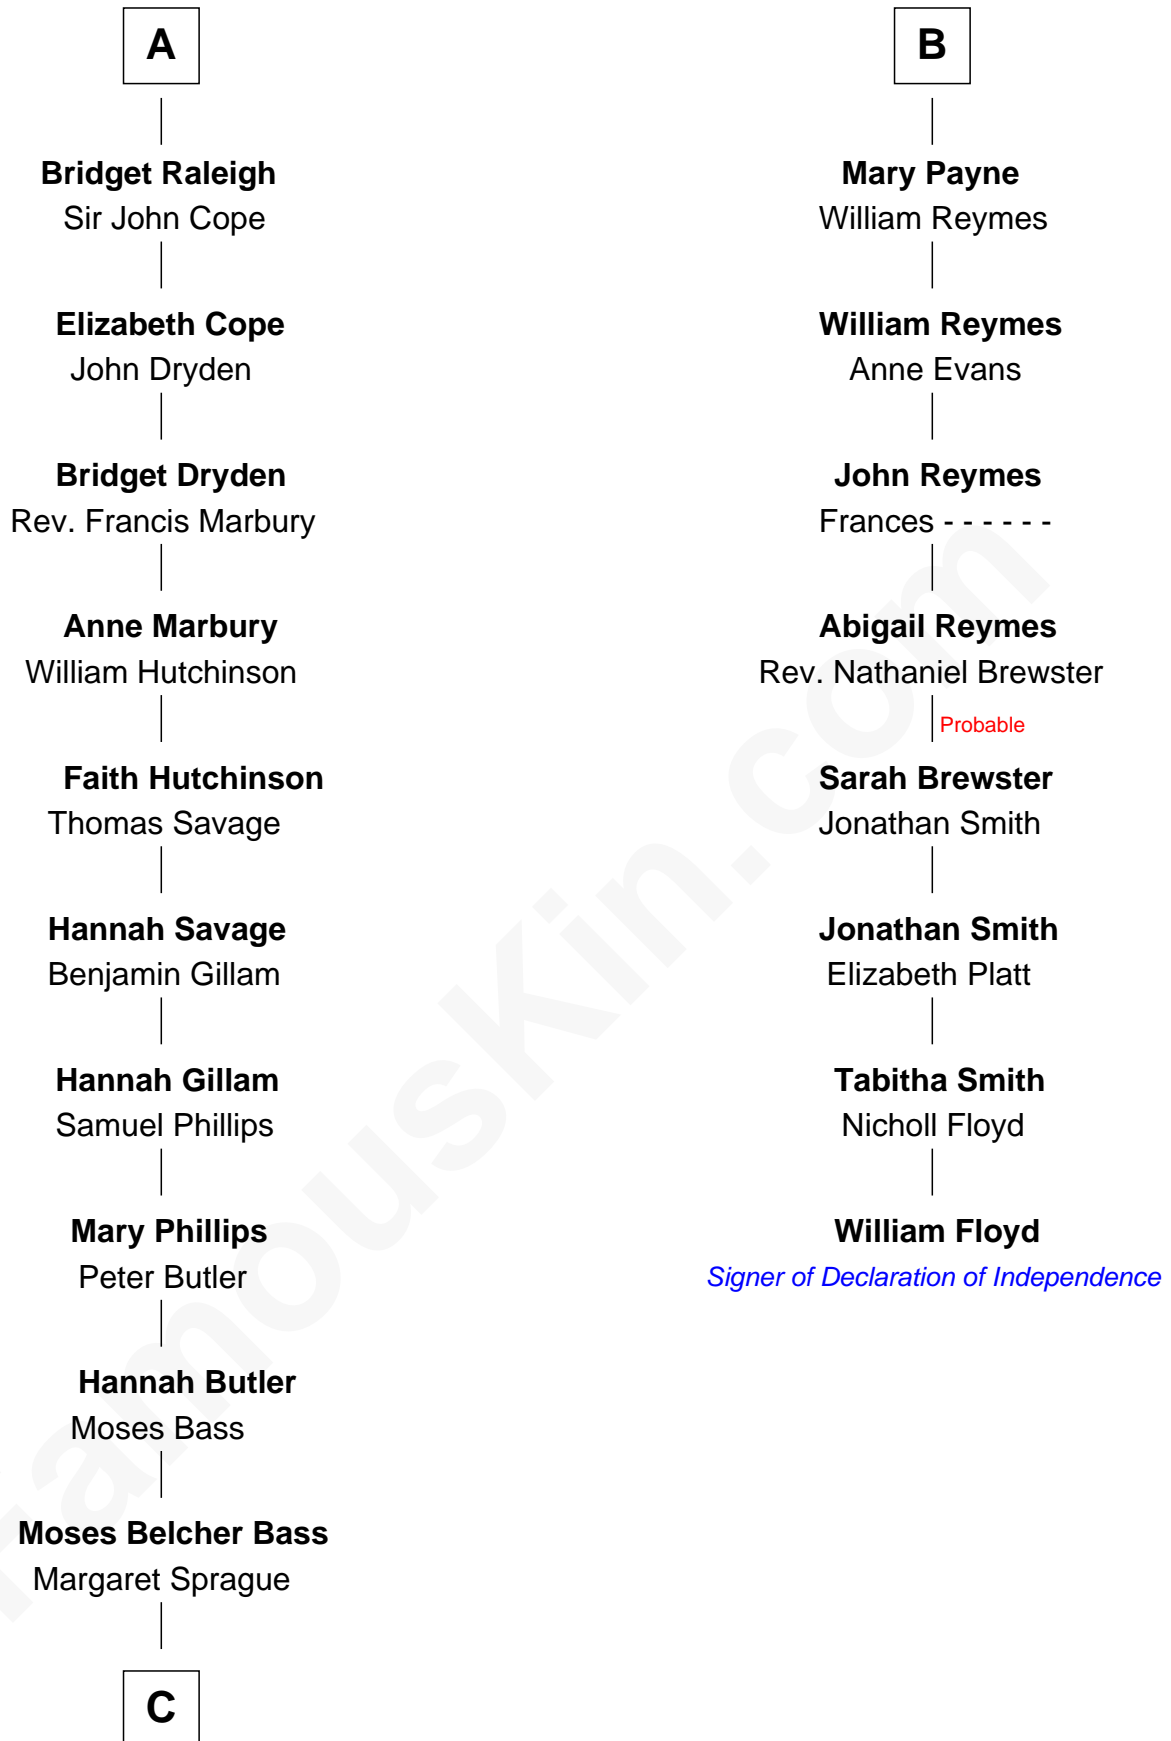

## Relationship Chart of

### Erskine Childers

4th President of Ireland

14th cousin 7 times removed of

### William Floyd

Signer of the Declaration of Independence

**C**

—  
**Mary Butler Bass**

Elisha Smith

—  
**Cordelia Miller Smith**

William Robert Pearmain

—  
**Margaret Cushing Pearmain**