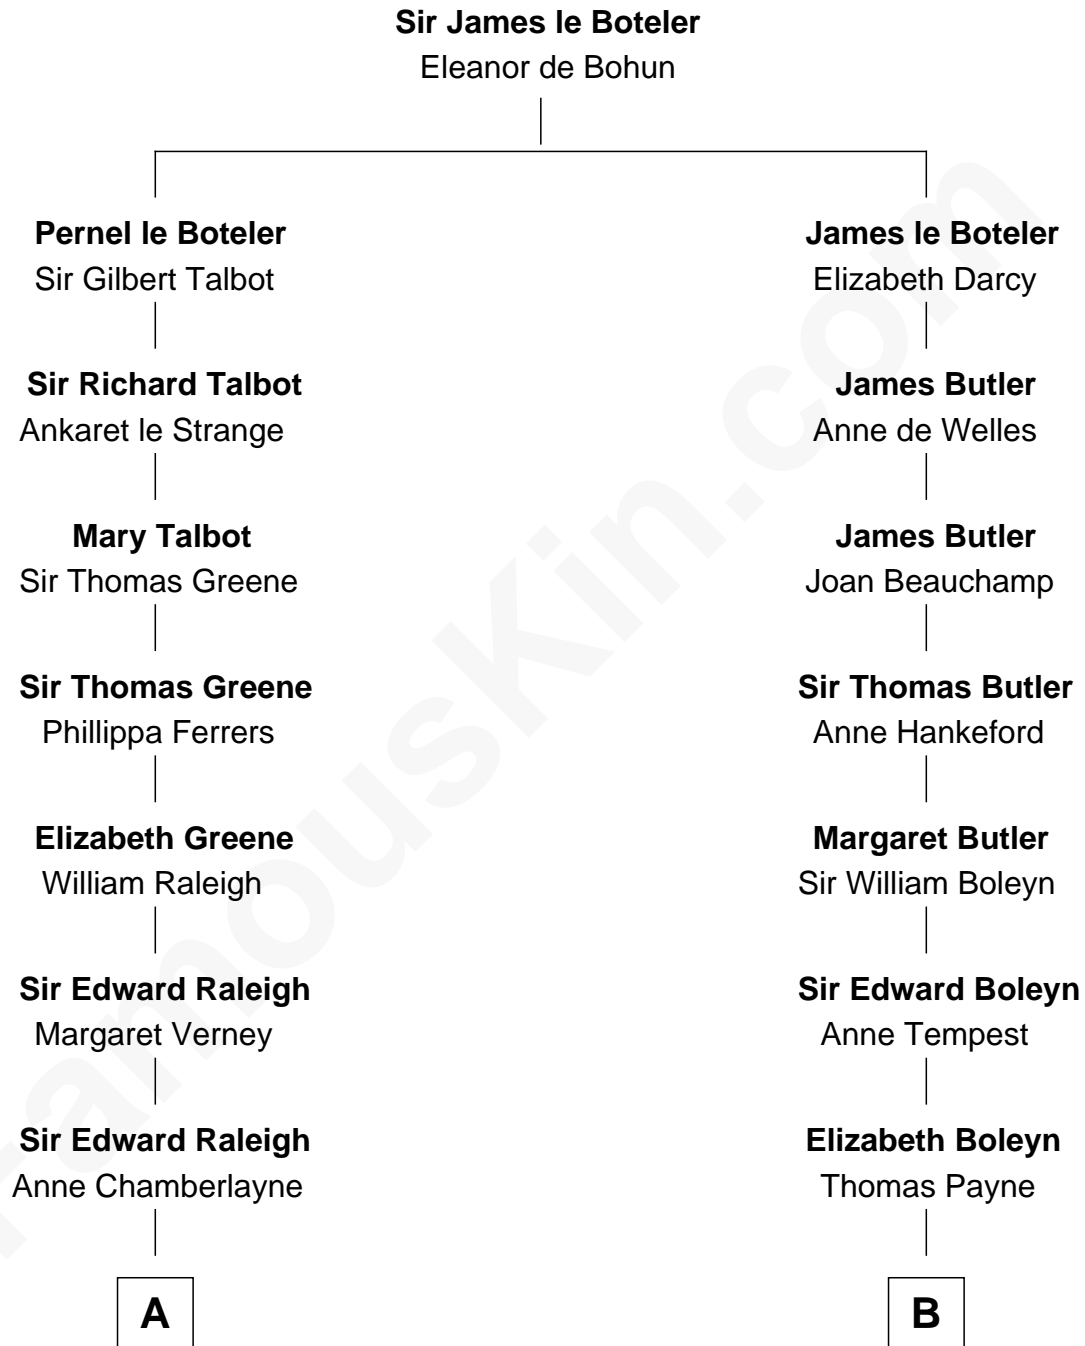

FamousKin.com

Relationship Chart of

Erskine Childers

4th President of Ireland

14th cousin 7 times removed of

William Floyd

Signer of the Declaration of Independence