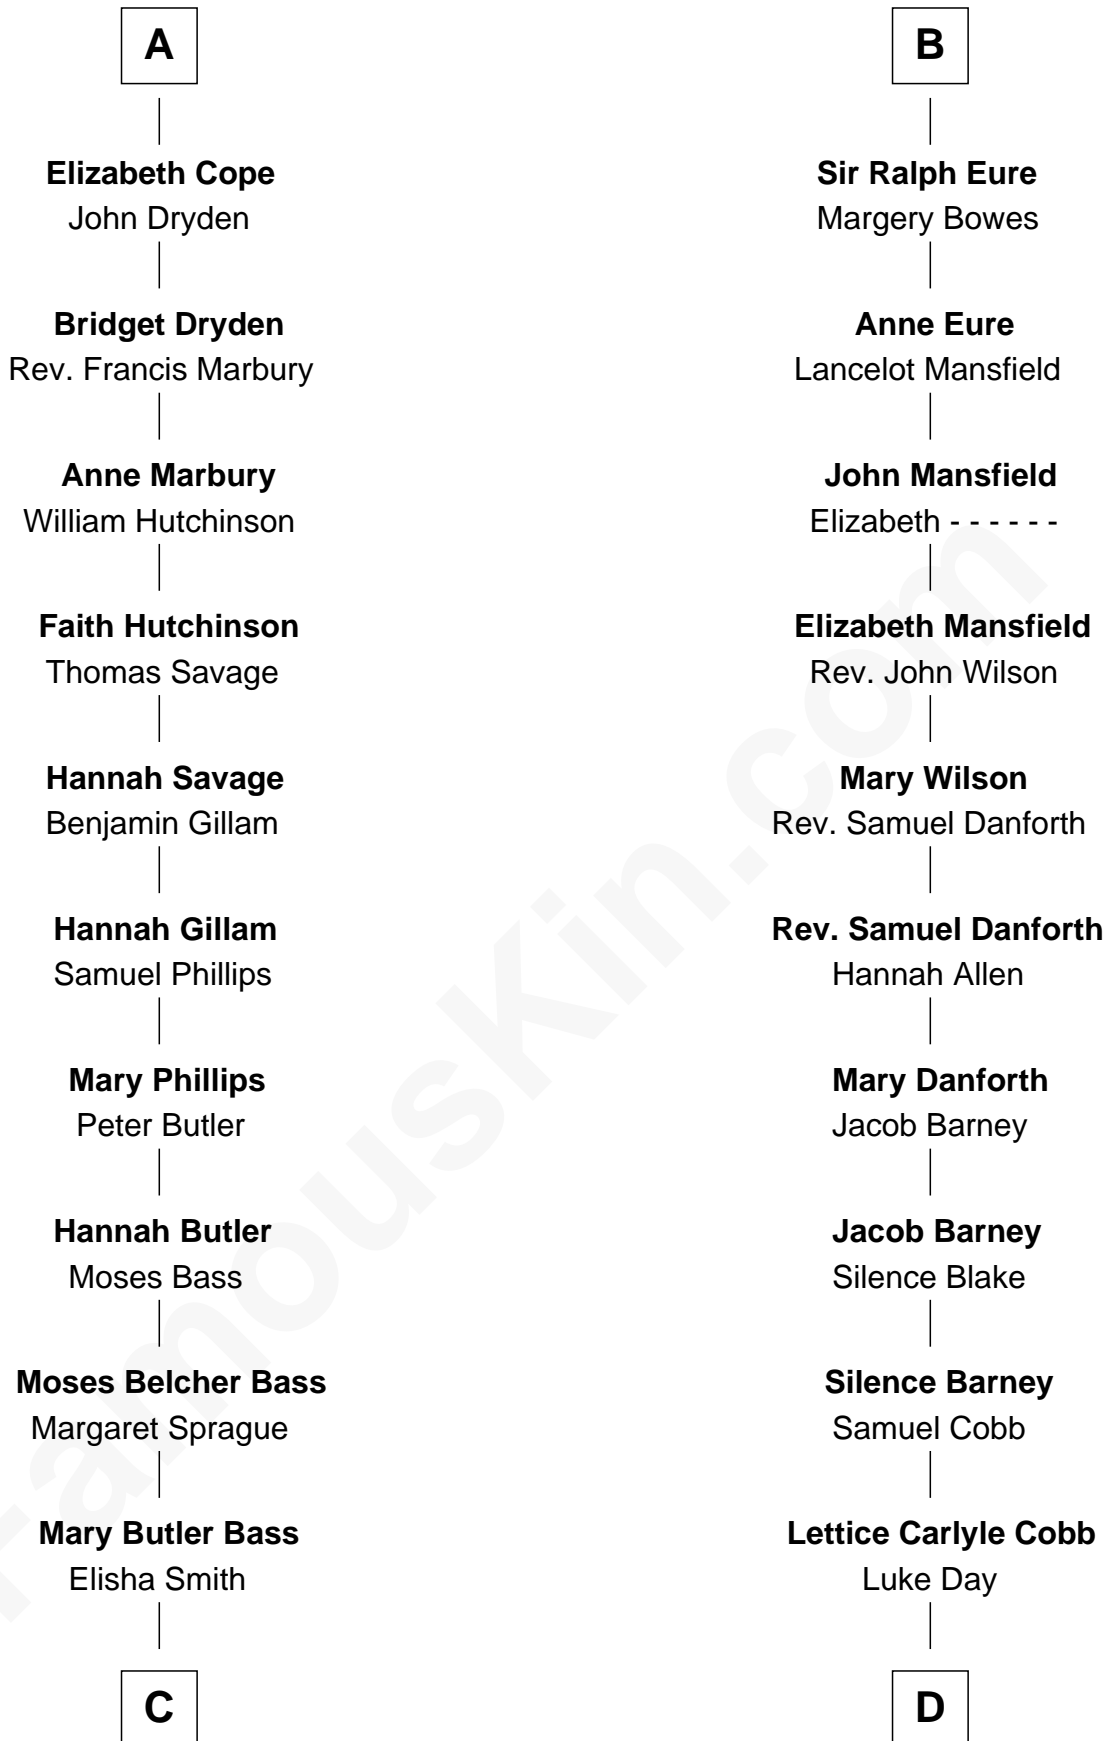

FamousKin.com Relationship Chart of

Erskine Childers

4th President of Ireland

20th cousin of

Sandra Day O'Connor

First Female U.S. Supreme Court Justice

C

Cordelia Miller Smith
William Robert Pearmain

Margaret Cushing Pearmain
Dr. Hamilton Osgood

Mary Alden Osgood
Erskine Childers

Erskine Childers
4th President of Ireland

D

Hollis Day
Eliza L. Flanders

Henry Clay Day
Alice Edith Hilton

Henry R. Day
Ada Mae Wilkey