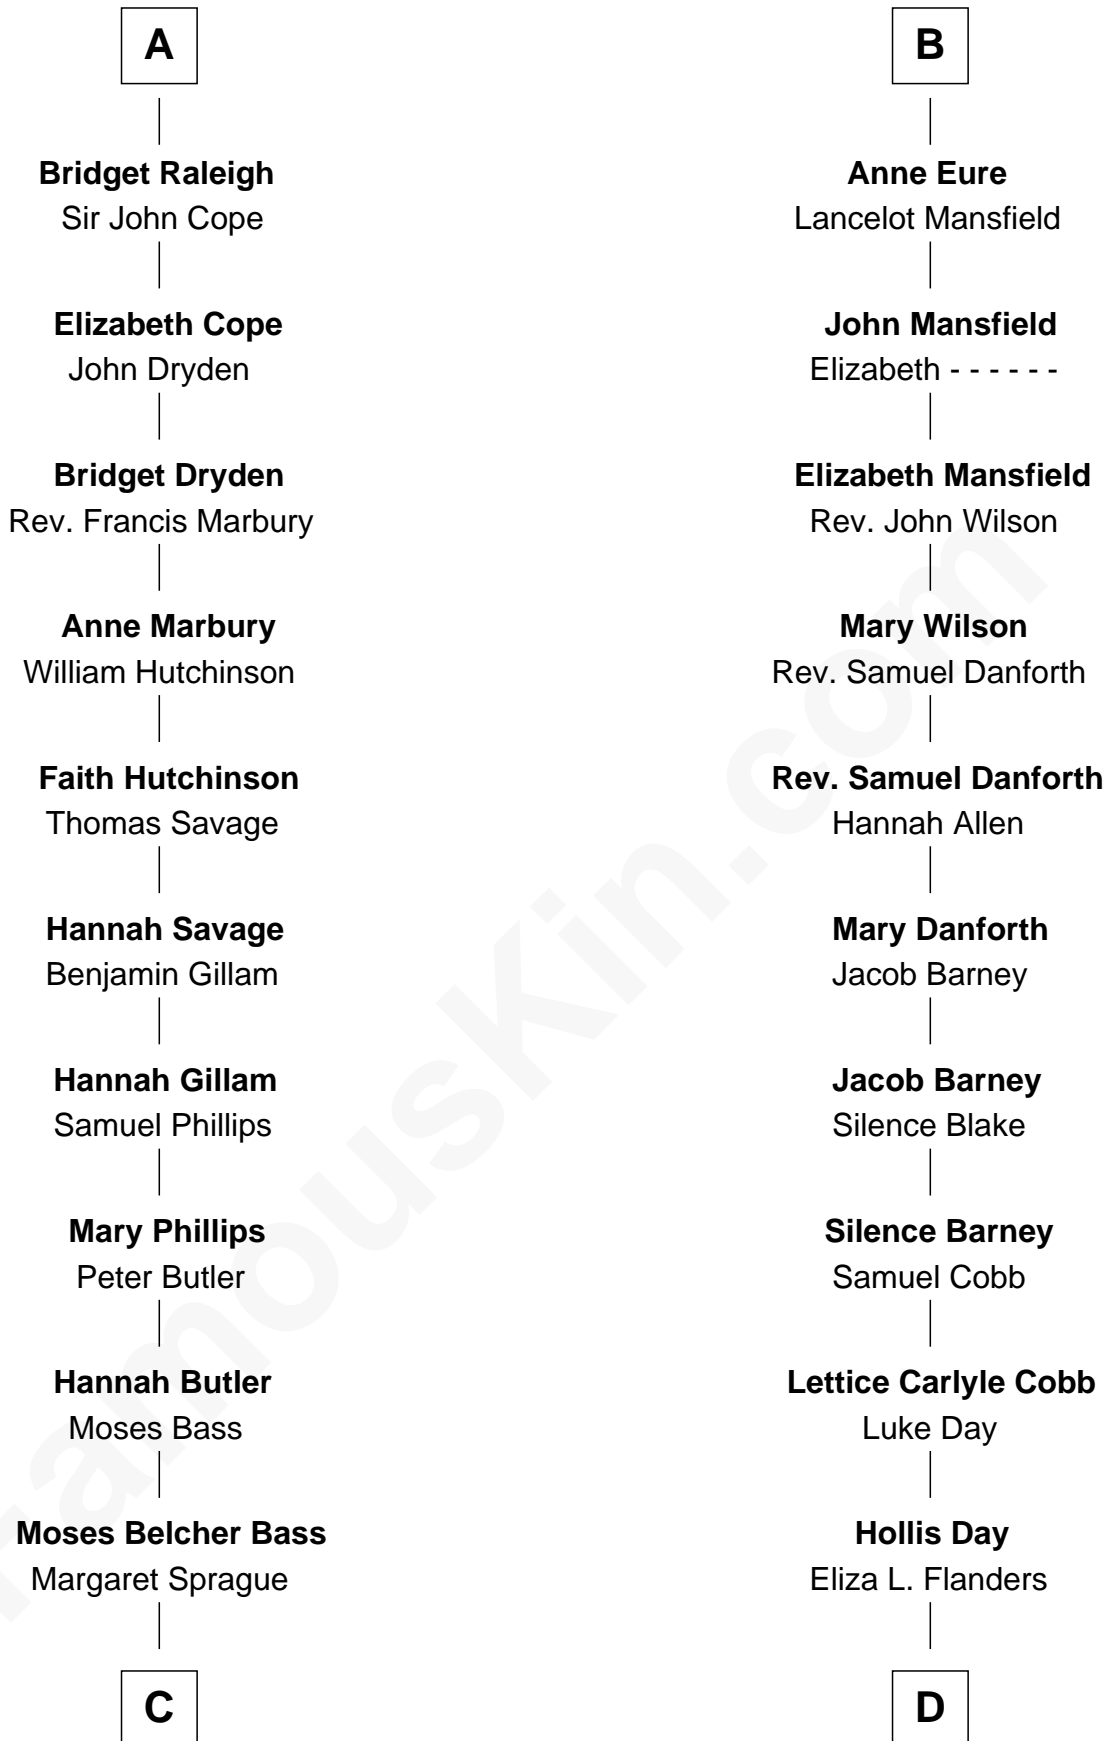

FamousKin.com

Relationship Chart of

Erskine Childers

4th President of Ireland

19th cousin 2 times removed of

Sandra Day O'Connor

First Female U.S. Supreme Court Justice

C

Mary Butler Bass

Elisha Smith

Cordelia Miller Smith

William Robert Pearmain

Margaret Cushing Pearmain

Dr. Hamilton Osgood

Mary Alden Osgood

Erskine Childers