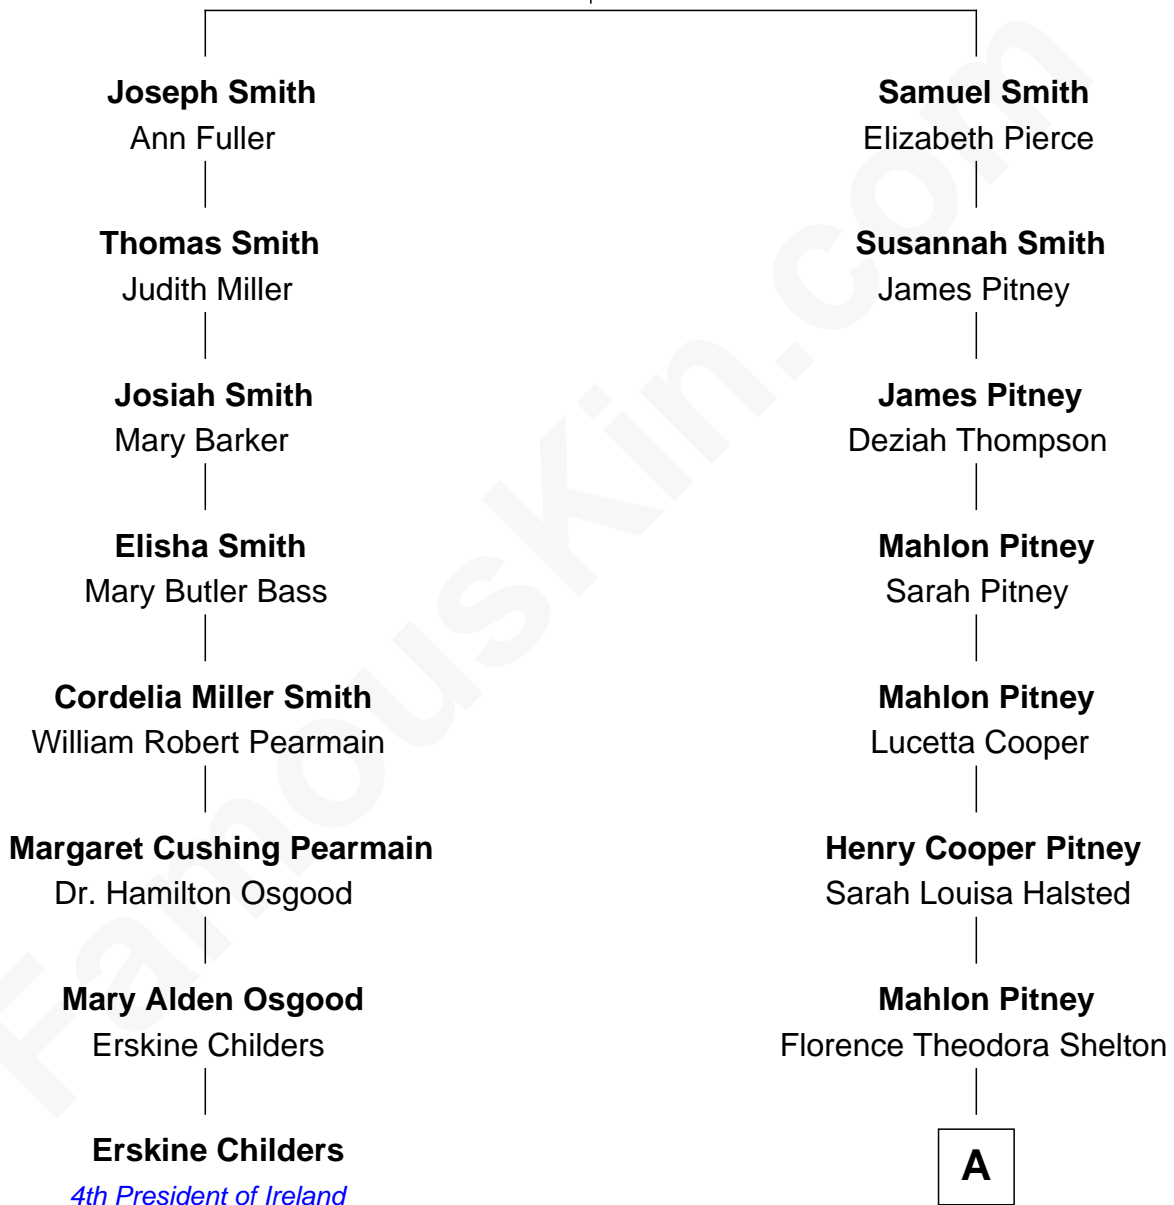

FamousKin.com Relationship Chart of

Erskine Childers

4th President of Ireland

7th cousin 2 times removed of

Christopher Reeve

Movie Actor

Rev. John Smith

Susanna Hinckley

A

—
Beatrice Louise Pitney

Horace Rand Lamb

—
Barbara Pitney Lamb

Franklin D'Olier Reeve

—
Christopher Reeve

Movie Actor

FamousKin.com