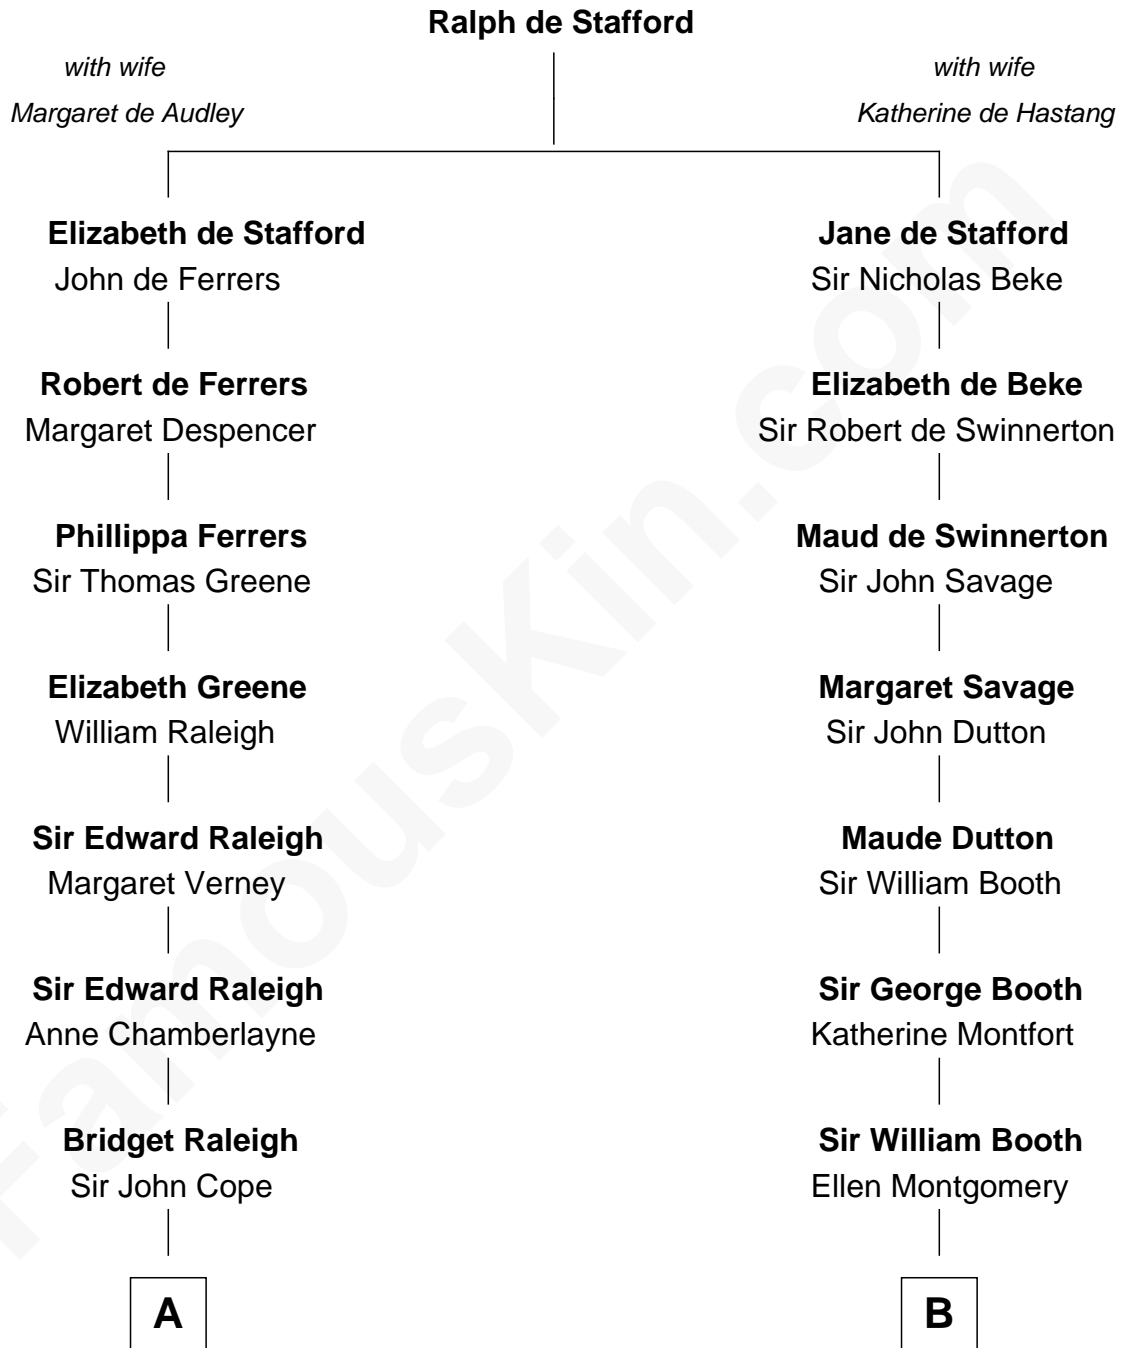

FamousKin.com

Relationship Chart of

Erskine Childers

4th President of Ireland

20th cousin of

Barbara (Pierce) Bush

First Lady of President George H.W. Bush

C