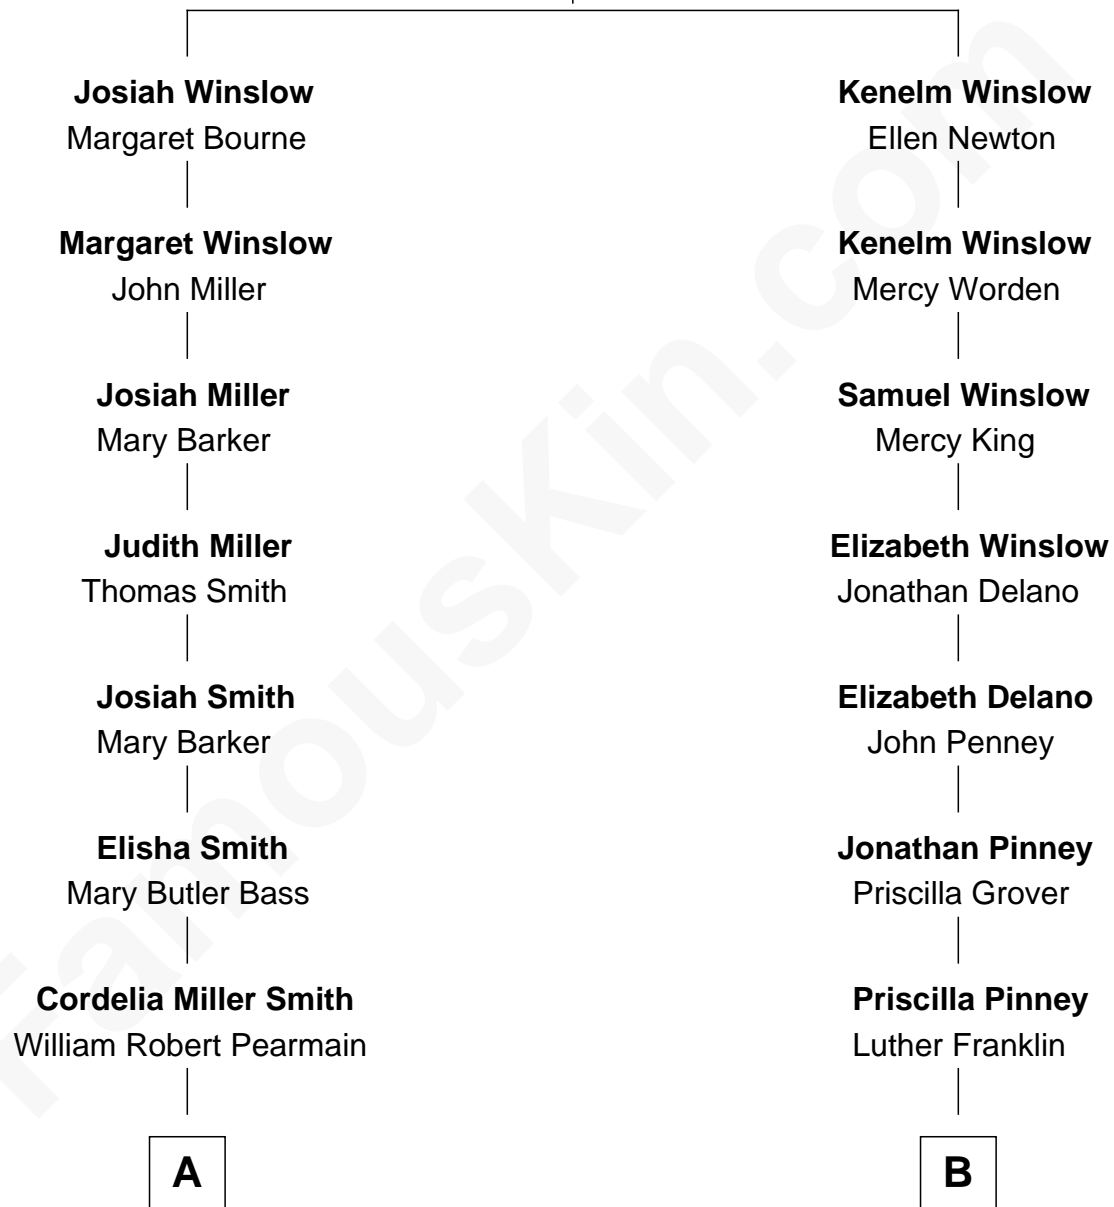

# FamousKin.com Relationship Chart of

**Erskine Childers**

*4th President of Ireland*

9th cousin of

**Calvin Coolidge**

*30th U.S. President*

**Edward Winslow**

Magdalen Oliver

FamousKin.com