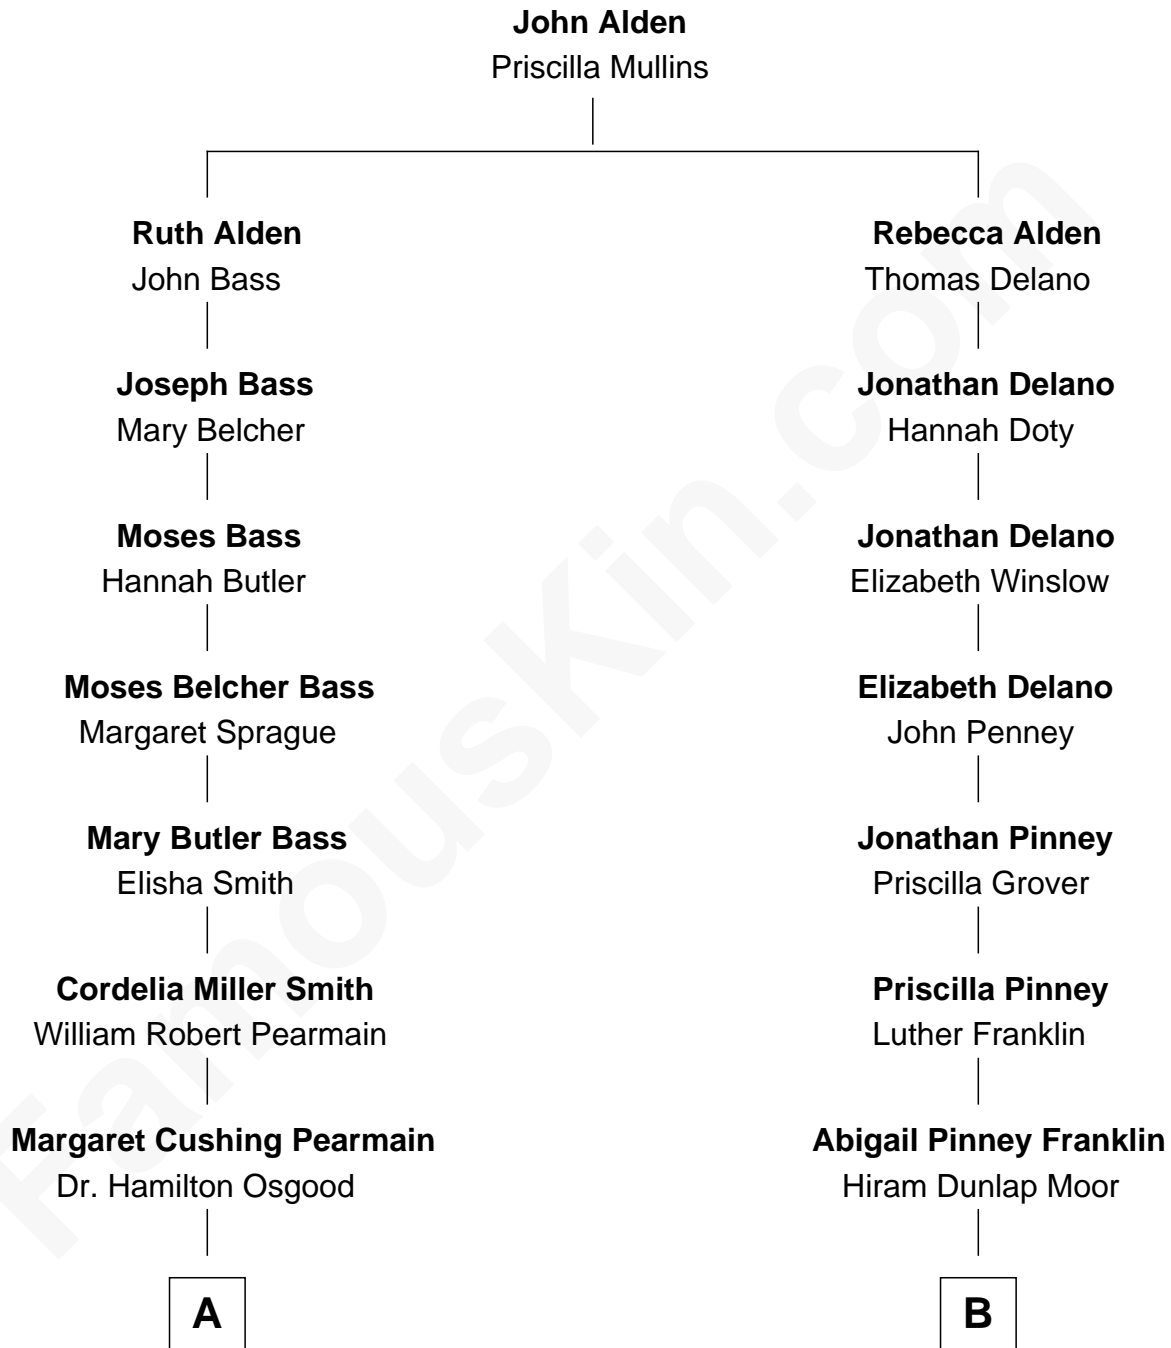

FamousKin.com Relationship Chart of

Erskine Childers

4th President of Ireland

8th cousin of

Calvin Coolidge

30th U.S. President

A

Mary Alden Osgood
Erskine Childers

Erskine Childers
4th President of Ireland

B

Victoria Josephine Moor
Col. John Calvin Coolidge

Calvin Coolidge
30th U.S. President

FamousKin.com