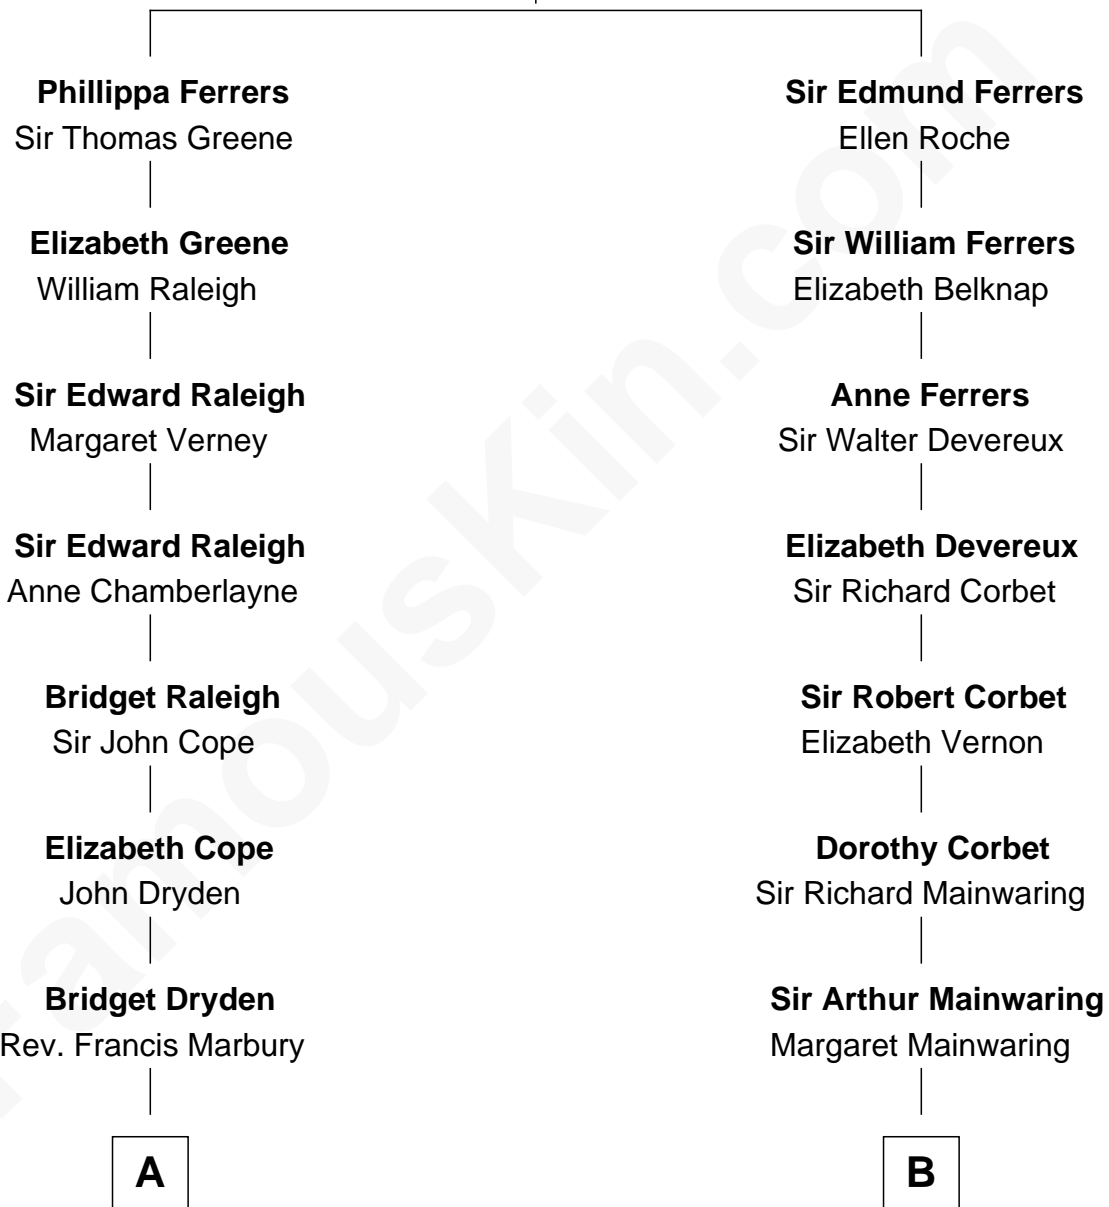

FamousKin.com

Relationship Chart of

Erskine Childers

4th President of Ireland

18th cousin 3 times removed of

Richard Gere

Movie Actor

Robert de Ferrers
Margaret Despencer

C

Mary Alden Osgood
Erskine Childers

Erskine Childers
4th President of Ireland

D

Julia Anne Hempstead
Elisha Thomas Tiffany

Nelson Leroy Tiffany
Evaline Harriet Williams

William Stanton Tiffany
Anna Rebecca Stevens