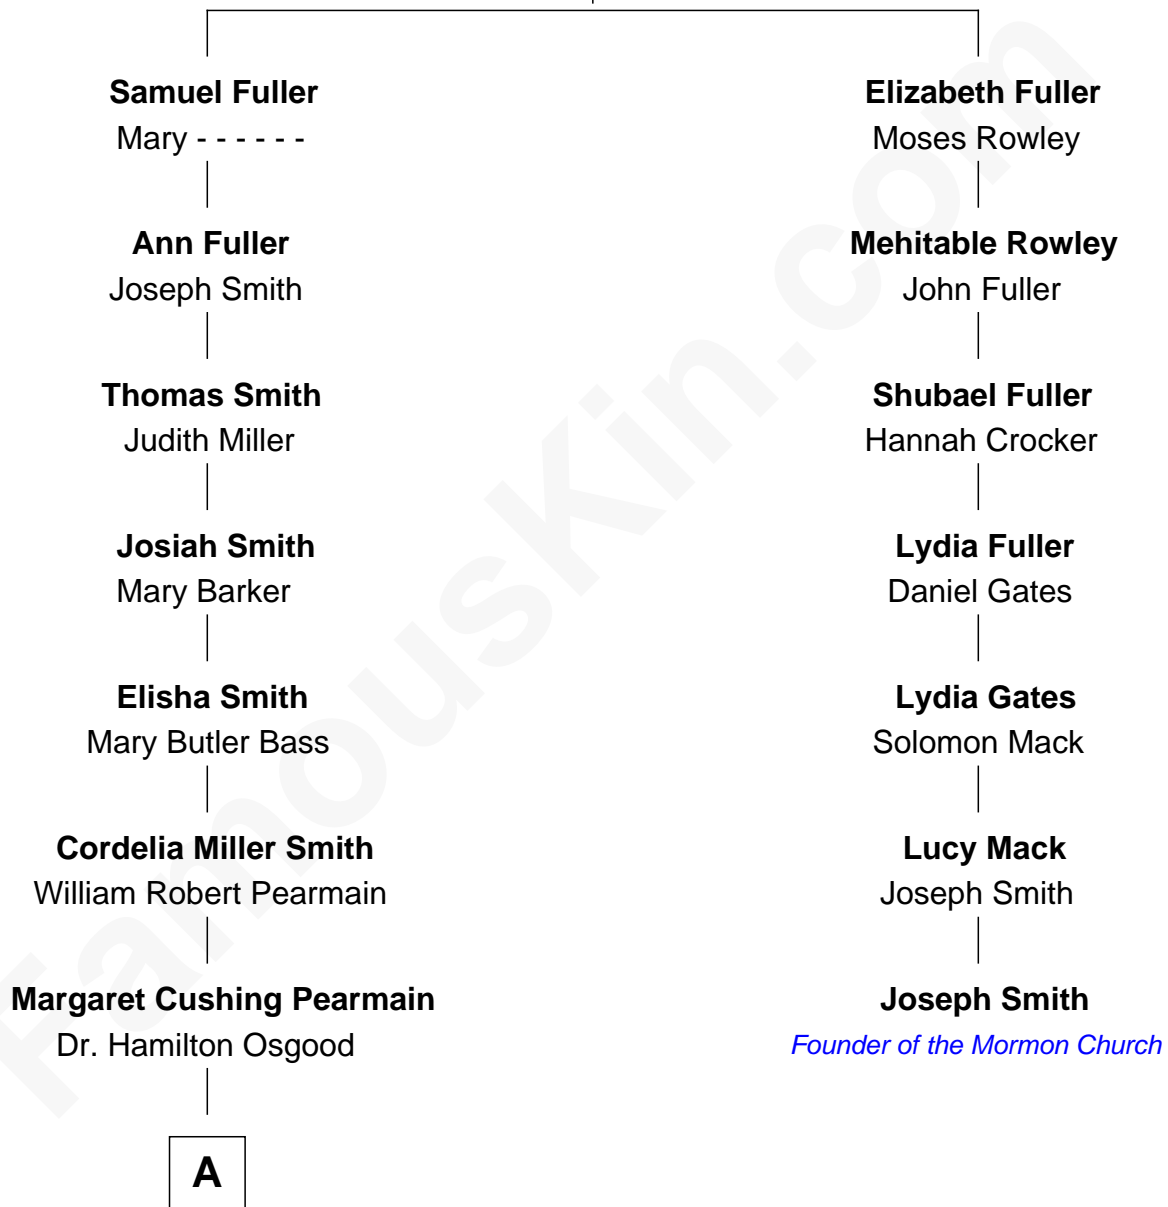

## Relationship Chart of

### Erskine Childers

4th President of Ireland

6th cousin 2 times removed of

**Joseph Smith**

Founder of the Mormon Church

**Dr. Matthew Fuller**

Frances Hunsden

**A**

—  
**Mary Alden Osgood**

Erskine Childers

—  
**Erskine Childers**

*4th President of Ireland*

FamousKin.com