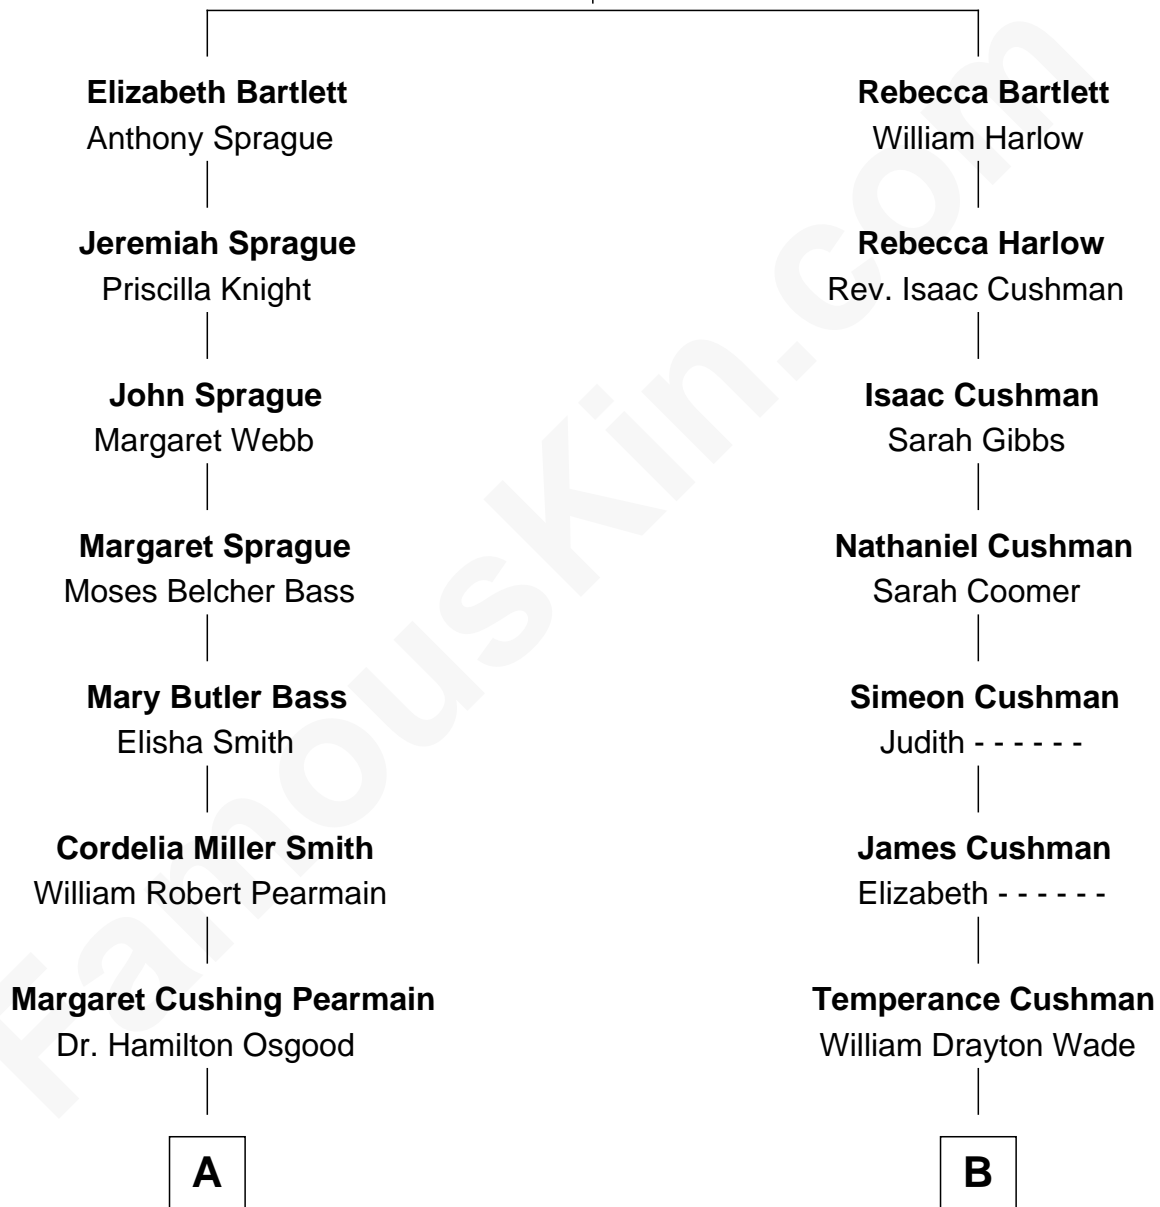

FamousKin.com Relationship Chart of

Erskine Childers

4th President of Ireland

8th cousin 2 times removed of

Joanne Woodward

Movie Actress

Robert Bartlett

Mary Warren

A

Mary Alden Osgood

Erskine Childers

Erskine Childers

4th President of Ireland

B

Martha Elizabeth Wade

Solomon R. Woodward