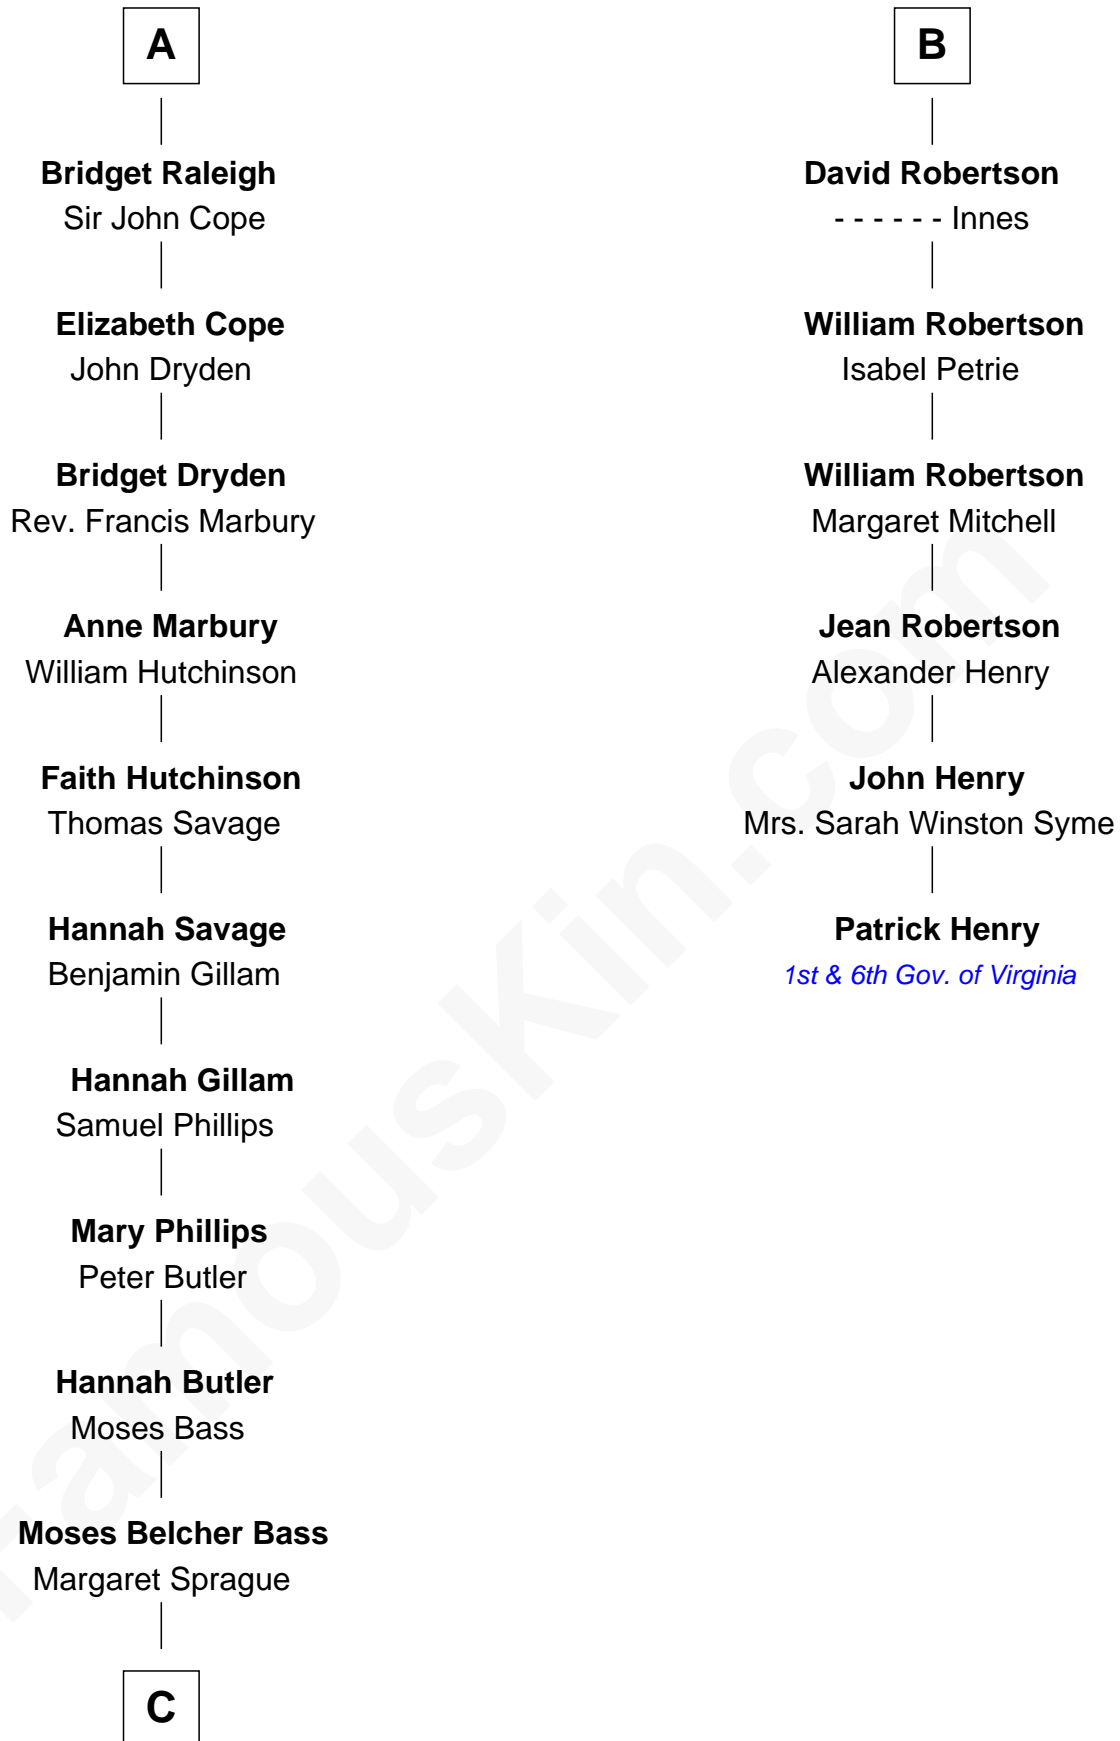

FamousKin.com

Relationship Chart of

Erskine Childers

4th President of Ireland

12th cousin 9 times removed of

Patrick Henry

1st and 6th Governor of Virginia

Edmund Fitzalan

Alice de Warenne

C

—
Mary Butler Bass

Elisha Smith

—
Cordelia Miller Smith

William Robert Pearmain

—
Margaret Cushing Pearmain

Dr. Hamilton Osgood