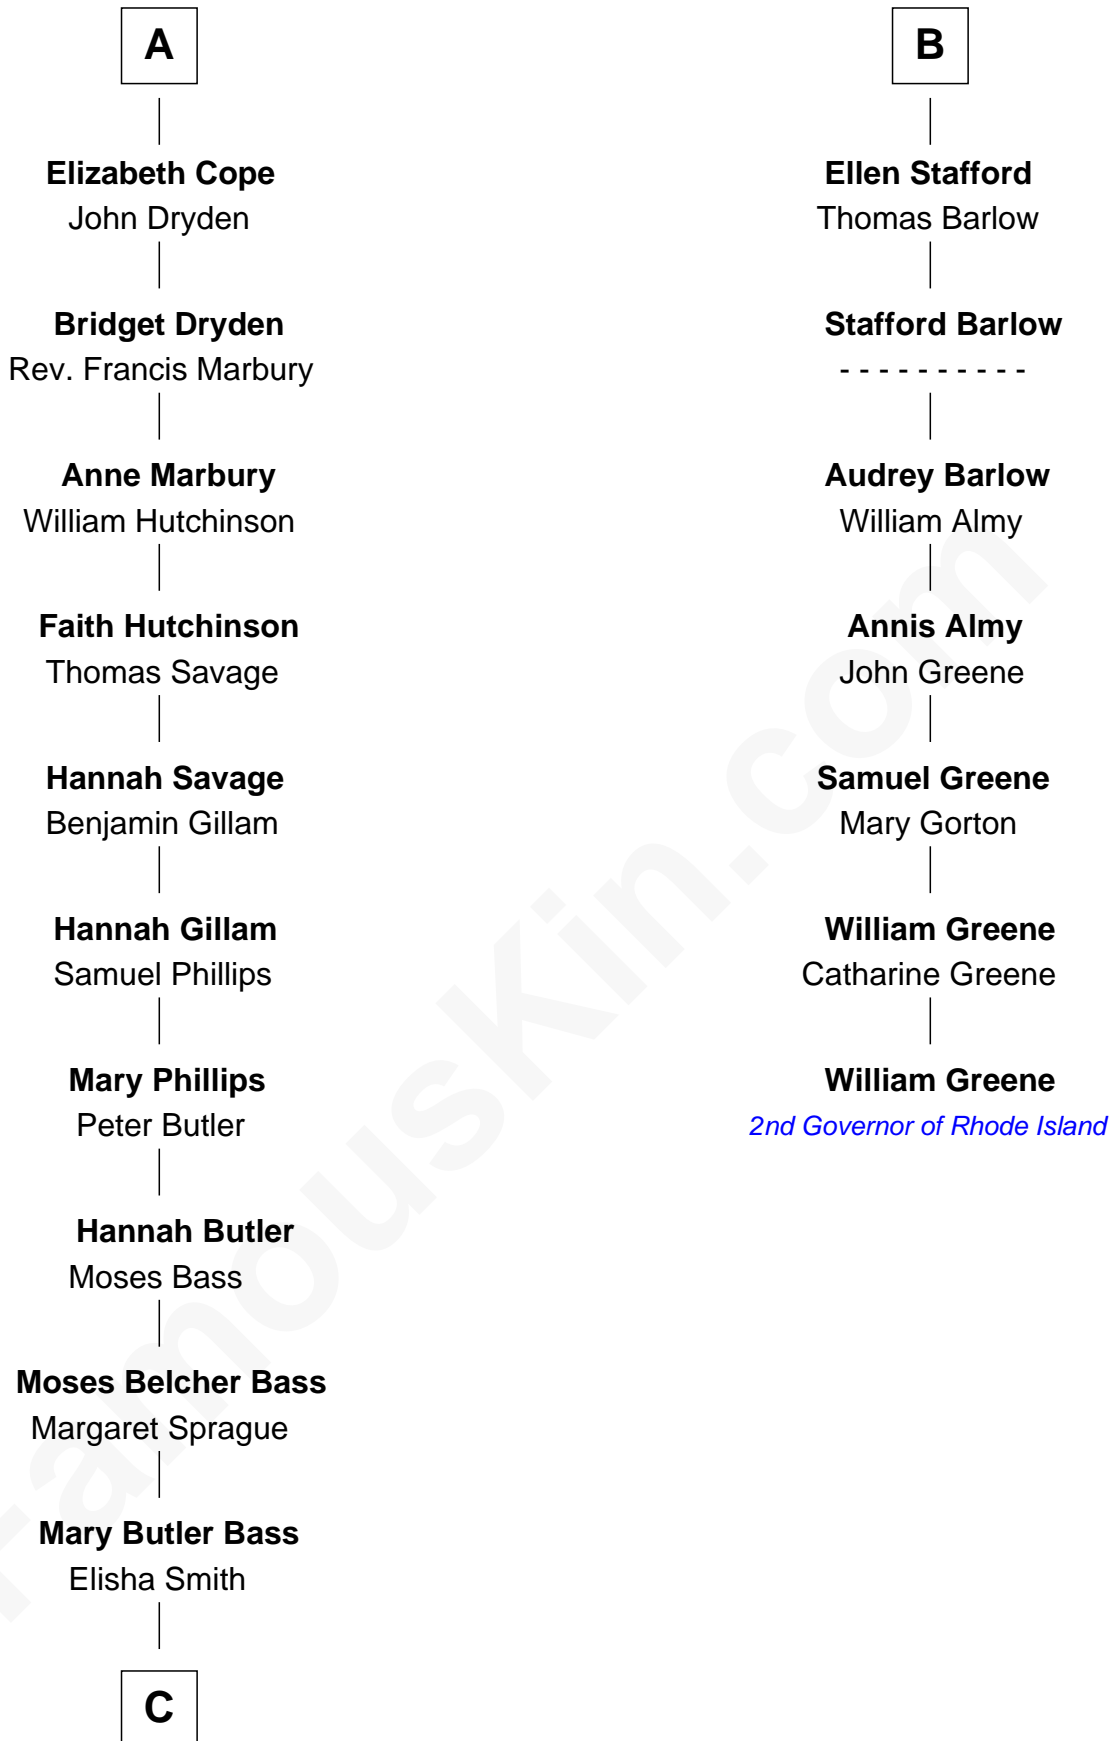

FamousKin.com Relationship Chart of

Erskine Childers

4th President of Ireland

13th cousin 7 times removed of

William Greene

2nd Governor of Rhode Island

C

Cordelia Miller Smith
William Robert Pearmain

Margaret Cushing Pearmain
Dr. Hamilton Osgood

Mary Alden Osgood
Erskine Childers

Erskine Childers
4th President of Ireland