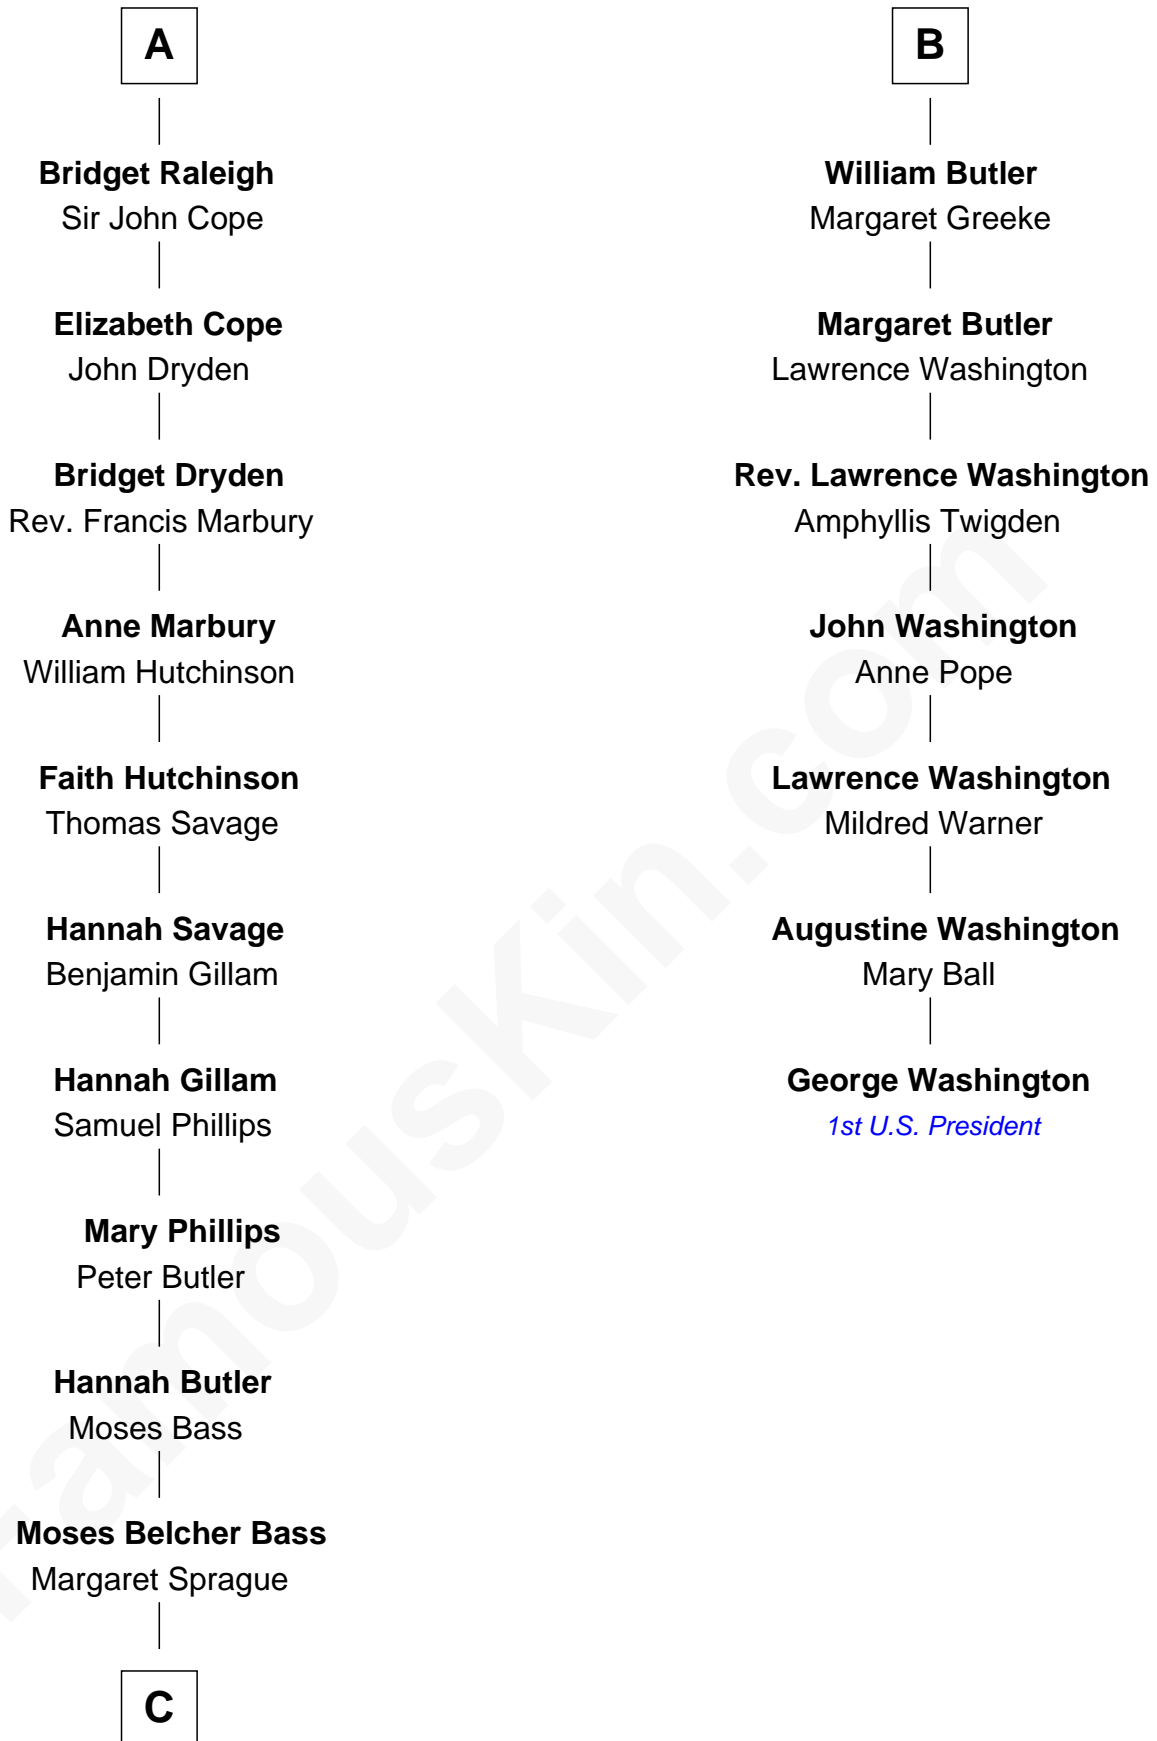

FamousKin.com Relationship Chart of

Erskine Childers

4th President of Ireland

13th cousin 8 times removed of

George Washington

1st U.S. President

Edmund Fitzalan

Alice de Warenne

C

—
Mary Butler Bass

Elisha Smith

—
Cordelia Miller Smith

William Robert Pearmain

—
Margaret Cushing Pearmain

Dr. Hamilton Osgood

—
Mary Alden Osgood