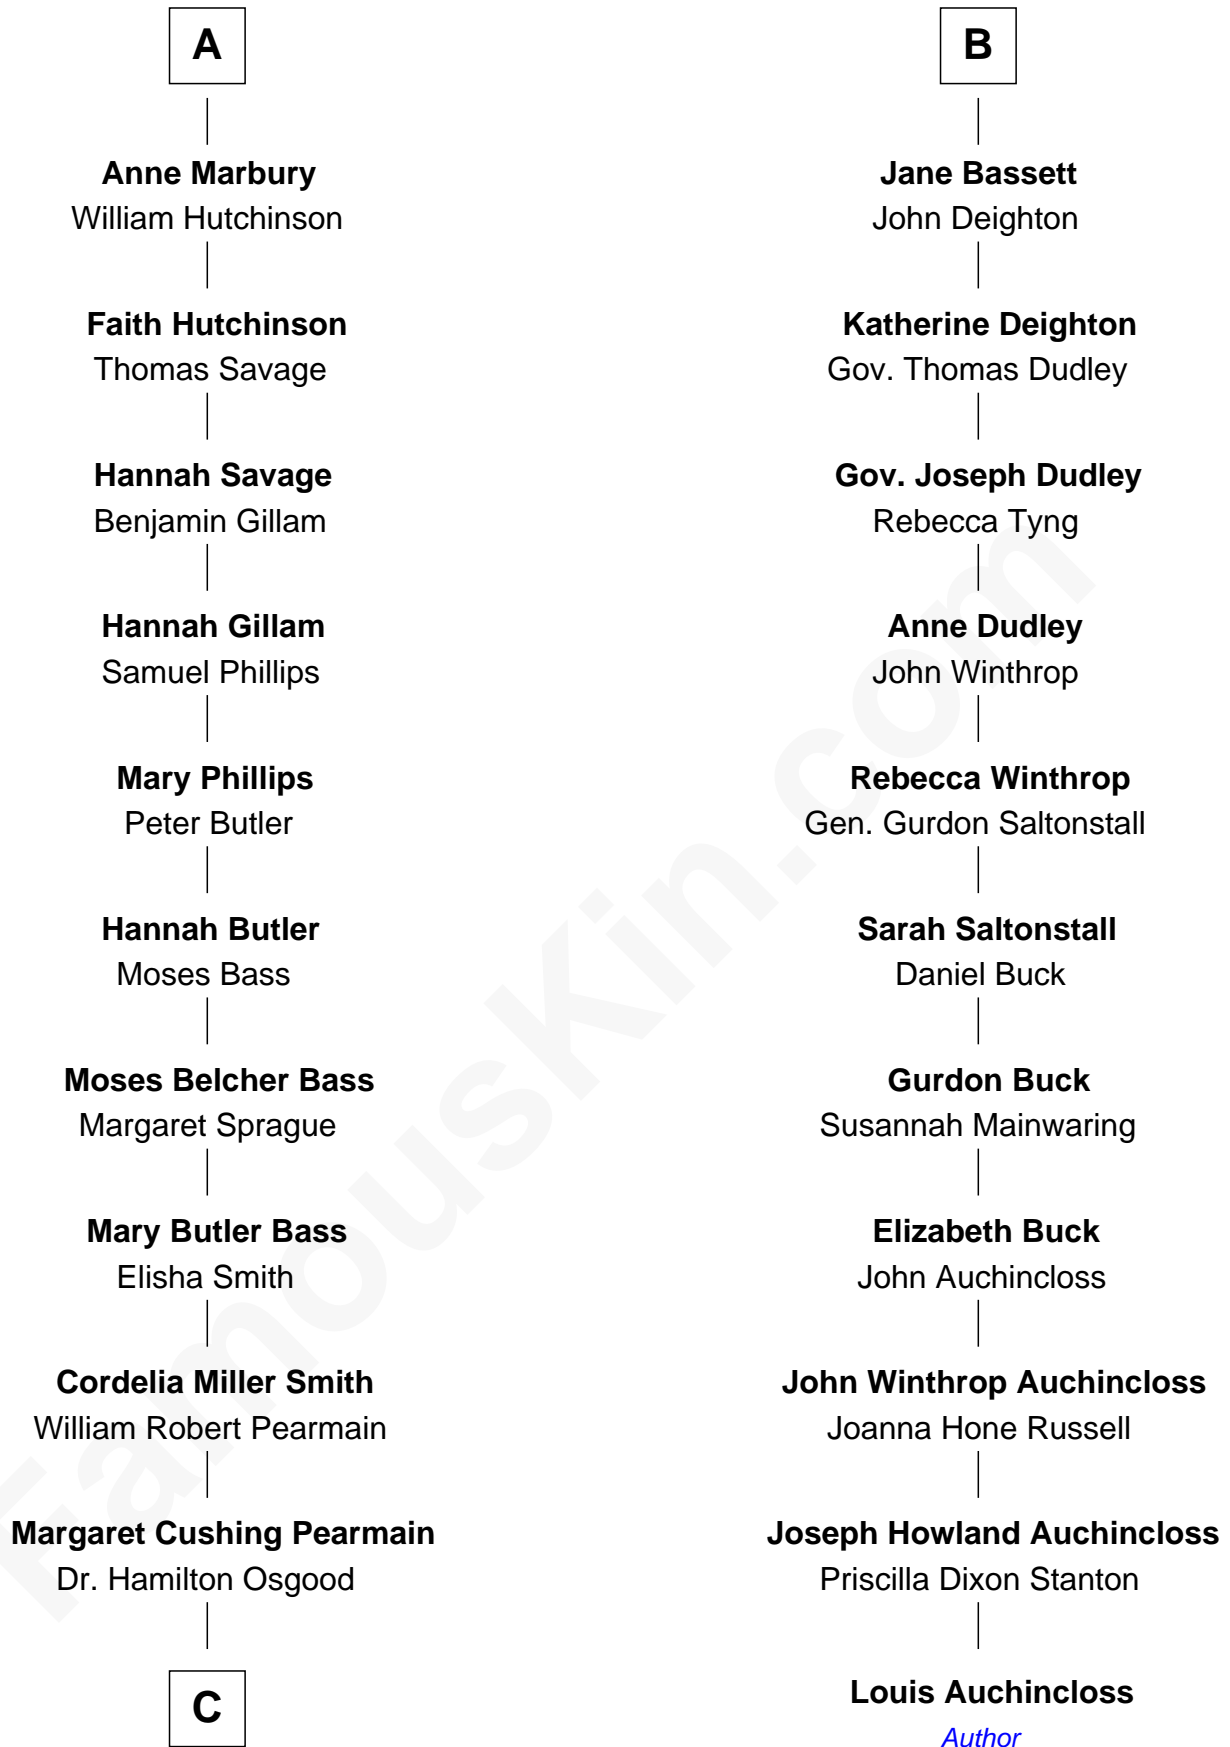

# FamousKin.com Relationship Chart of

**Erskine Childers**

*4th President of Ireland*

17th cousin 1 time removed of

**Louis Auchincloss**

*Author*

**Robert de Ferrers**  
Margaret Despencer

**Phillippa Ferrers**  
Sir Thomas Greene

**A**

**Sir Edmund Ferrers**  
Ellen Roche

**Margaret Ferrers**  
John de Beauchamp

**Sir Richard de Beauchamp**  
Elizabeth Stafford

**Anne de Beauchamp**  
Sir Richard Lygon

**Sir Richard Lygon**  
Margaret Greville

**Henry Lygon**  
Elizabeth Berkeley

**Elizabeth Lygon**  
Edward Bassett

**B**

**C**

—  
**Mary Alden Osgood**

Erskine Childers

—  
**Erskine Childers**

*4th President of Ireland*