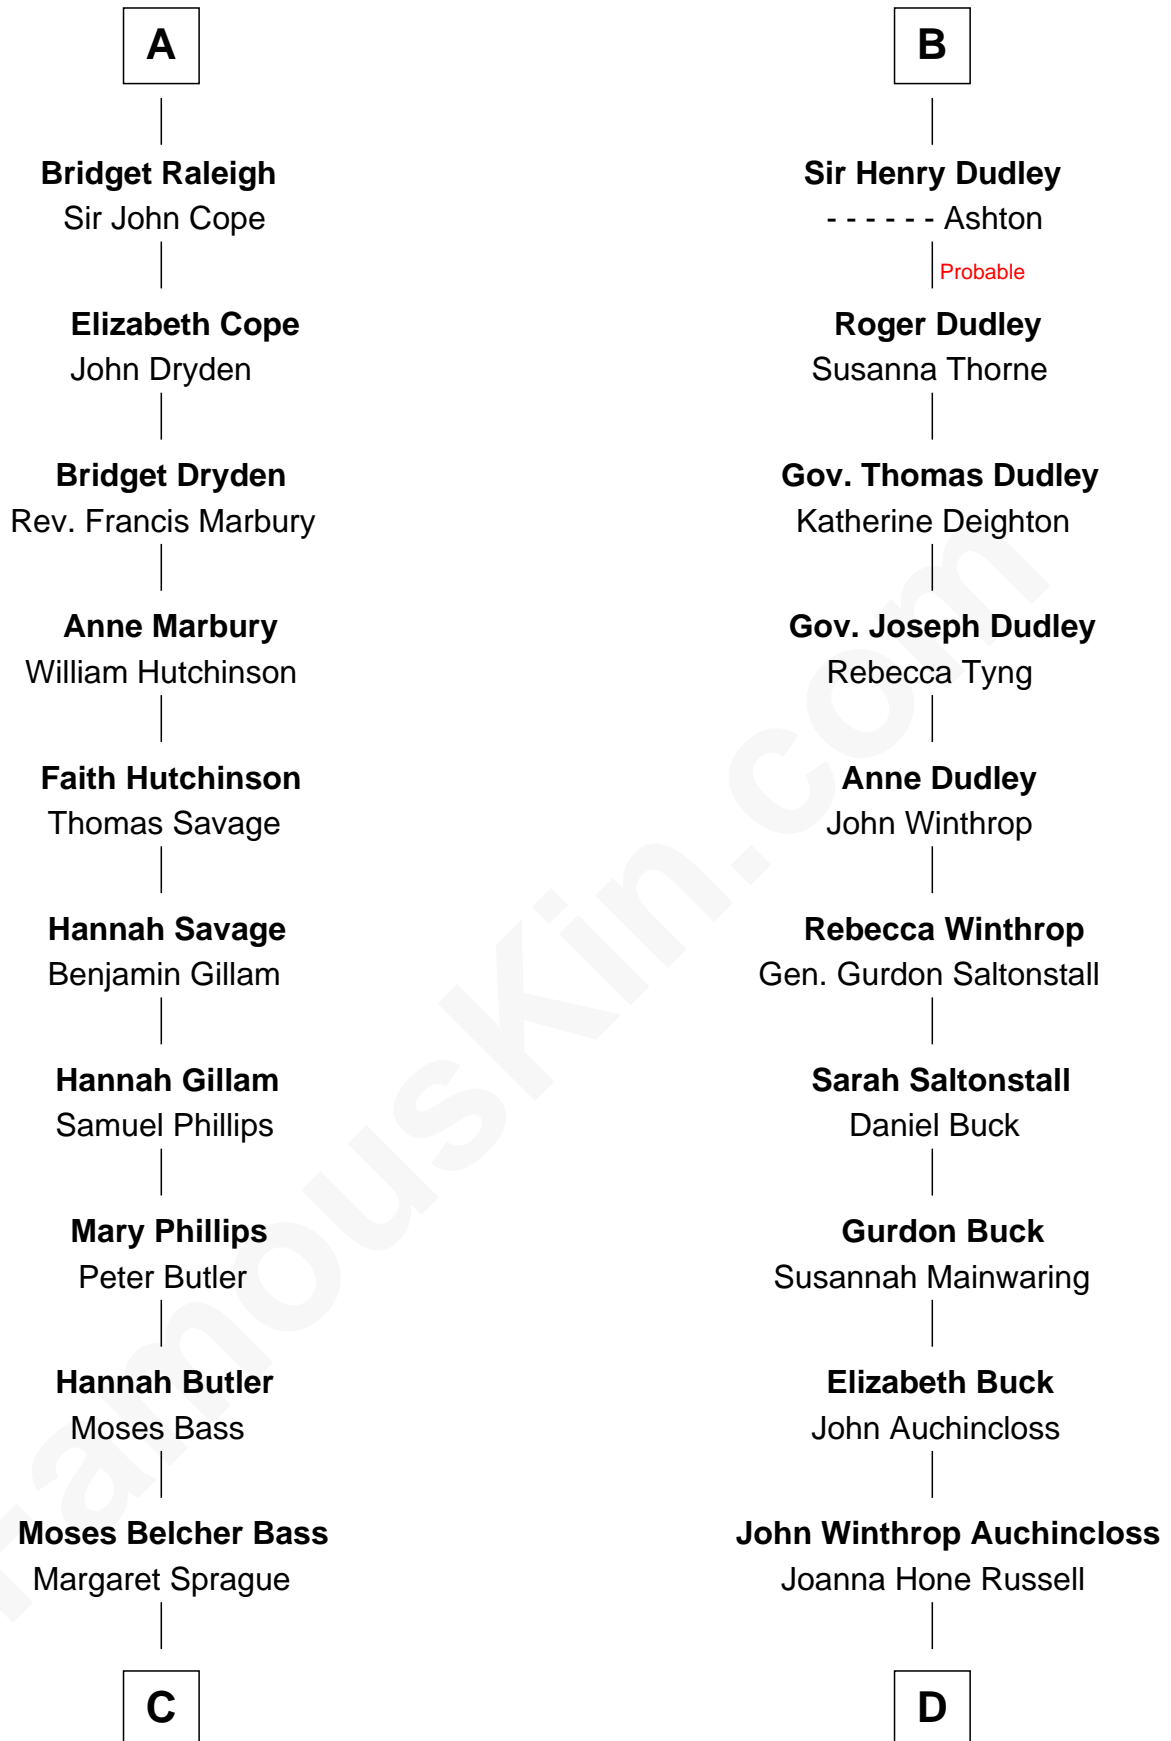

FamousKin.com Relationship Chart of

Erskine Childers

4th President of Ireland

18th cousin 3 times removed of

Louis Auchincloss

Author

Edmund Fitzalan

Alice de Warenne

C

Mary Butler Bass

Elisha Smith

Cordelia Miller Smith

William Robert Pearmain

Margaret Cushing Pearmain

Dr. Hamilton Osgood

Mary Alden Osgood