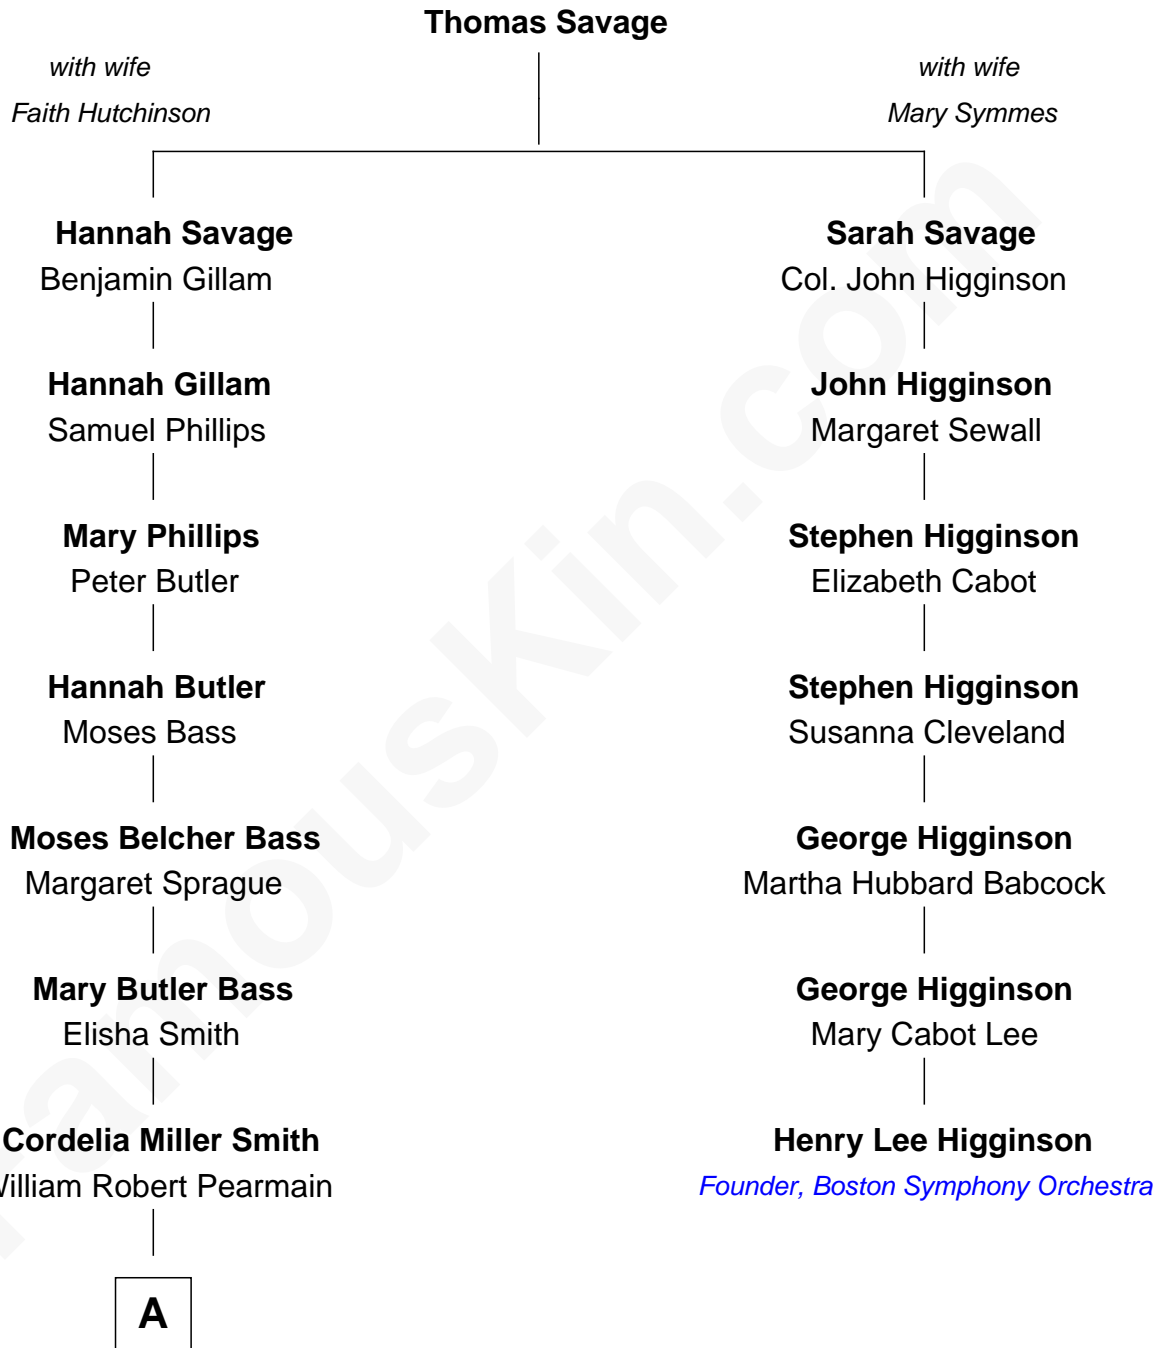

**FamousKin.com**  
**Relationship Chart of**  
**Erskine Childers**

*4th President of Ireland*

**6th cousin 3 times removed of**

**Henry Lee Higginson**

*Founder of the Boston Symphony Orchestra*

A

—  
**Margaret Cushing Pearmain**

Dr. Hamilton Osgood

—  
**Mary Alden Osgood**

Erskine Childers

—  
**Erskine Childers**

*4th President of Ireland*

FamousKin.com