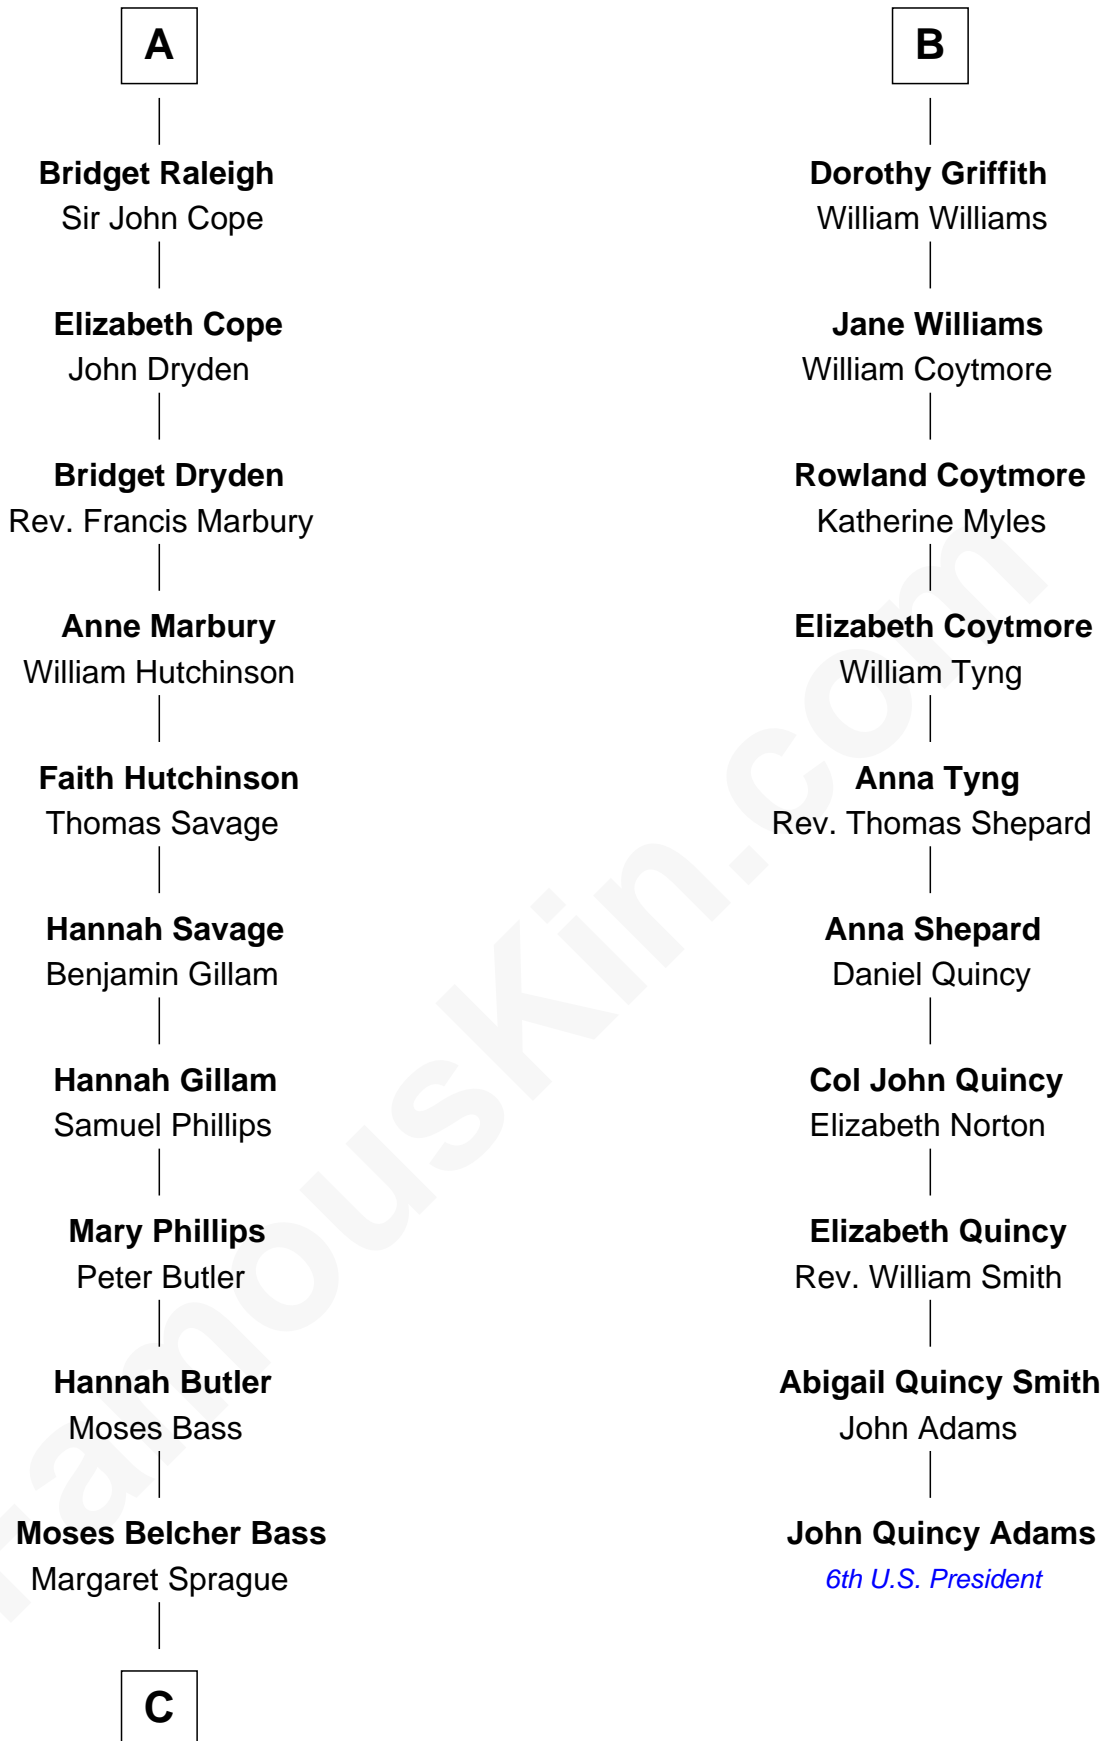

# FamousKin.com Relationship Chart of

**Erskine Childers**

*4th President of Ireland*

16th cousin 5 times removed of

**John Quincy Adams**

*6th U.S. President*

**Edmund Fitzalan**

Alice de Warenne

**C**

—  
**Mary Butler Bass**

Elisha Smith

—  
**Cordelia Miller Smith**

William Robert Pearmain

—  
**Margaret Cushing Pearmain**

Dr. Hamilton Osgood

—  
**Mary Alden Osgood**