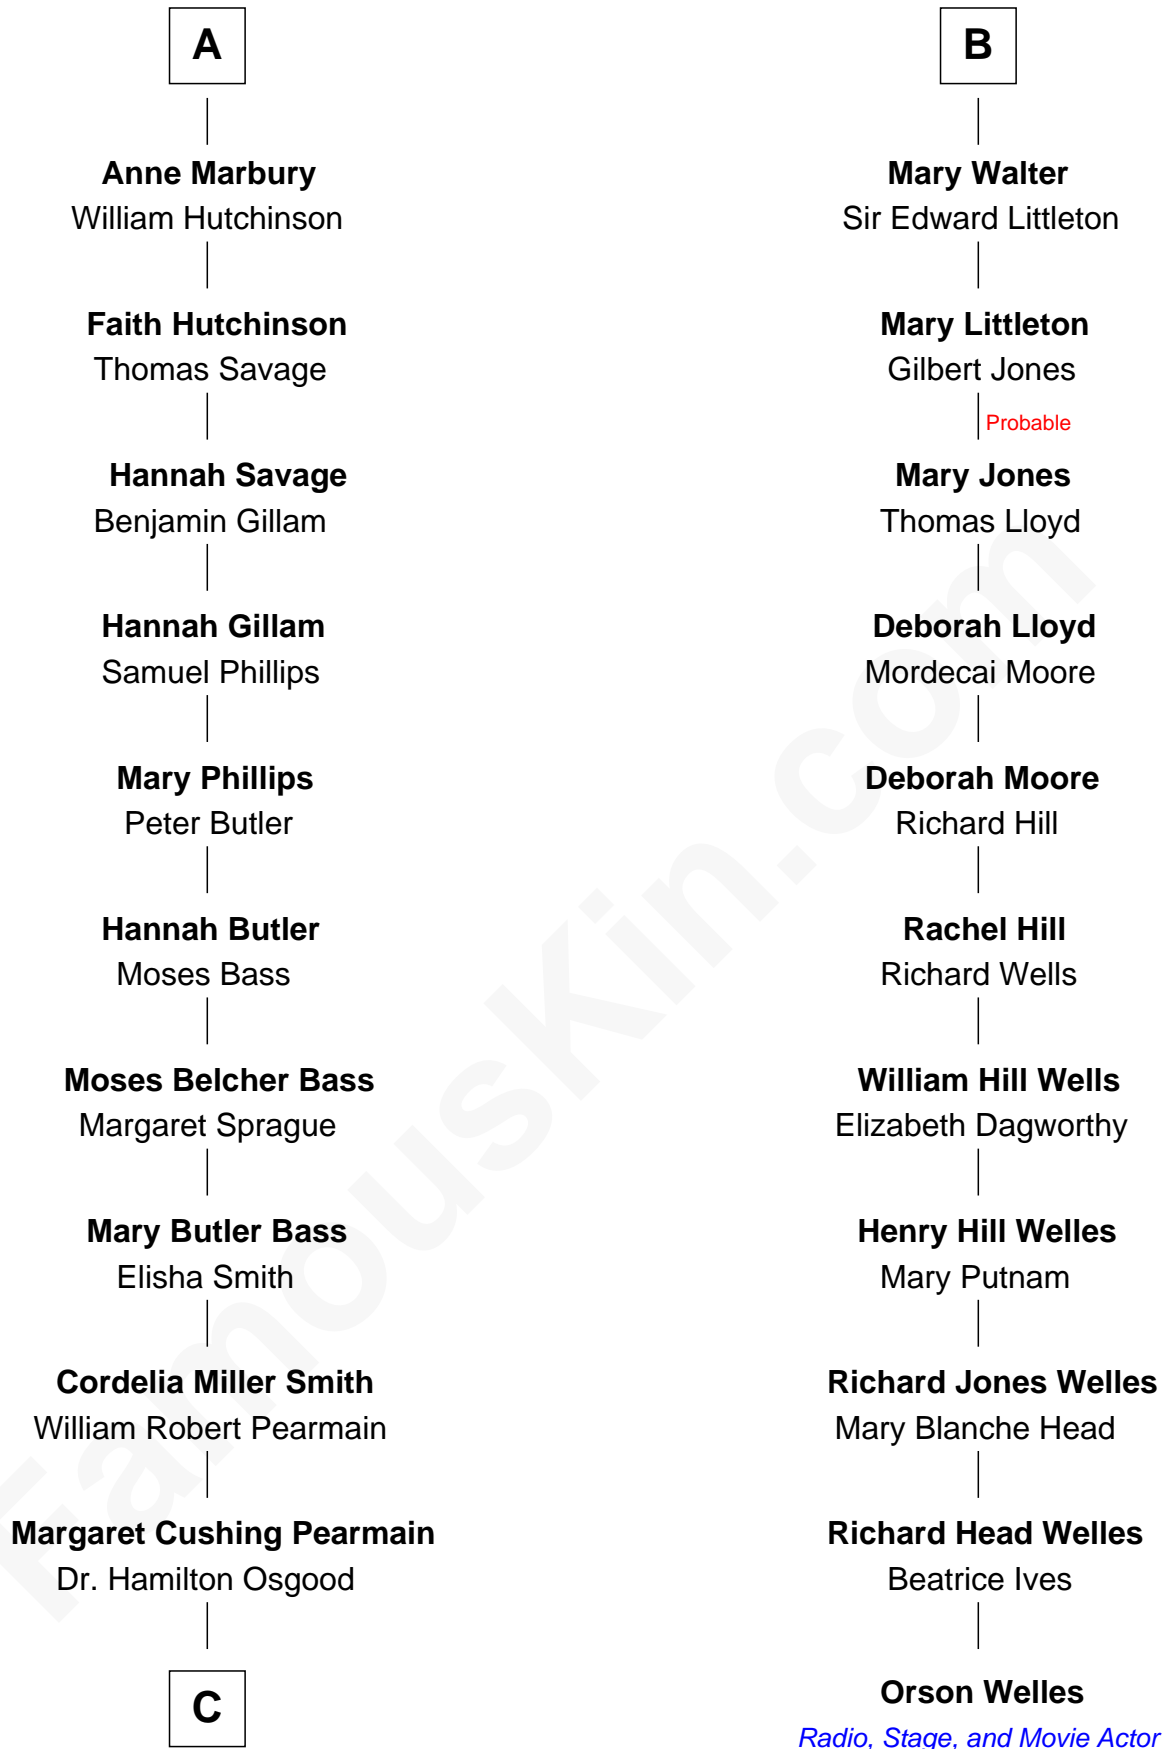

## Relationship Chart of

### Erskine Childers

4th President of Ireland

17th cousin 1 time removed of

### Orson Welles

Radio, Stage, and Movie Actor

**C**

—  
**Mary Alden Osgood**

Erskine Childers

—  
**Erskine Childers**

*4th President of Ireland*

FamousKin.com