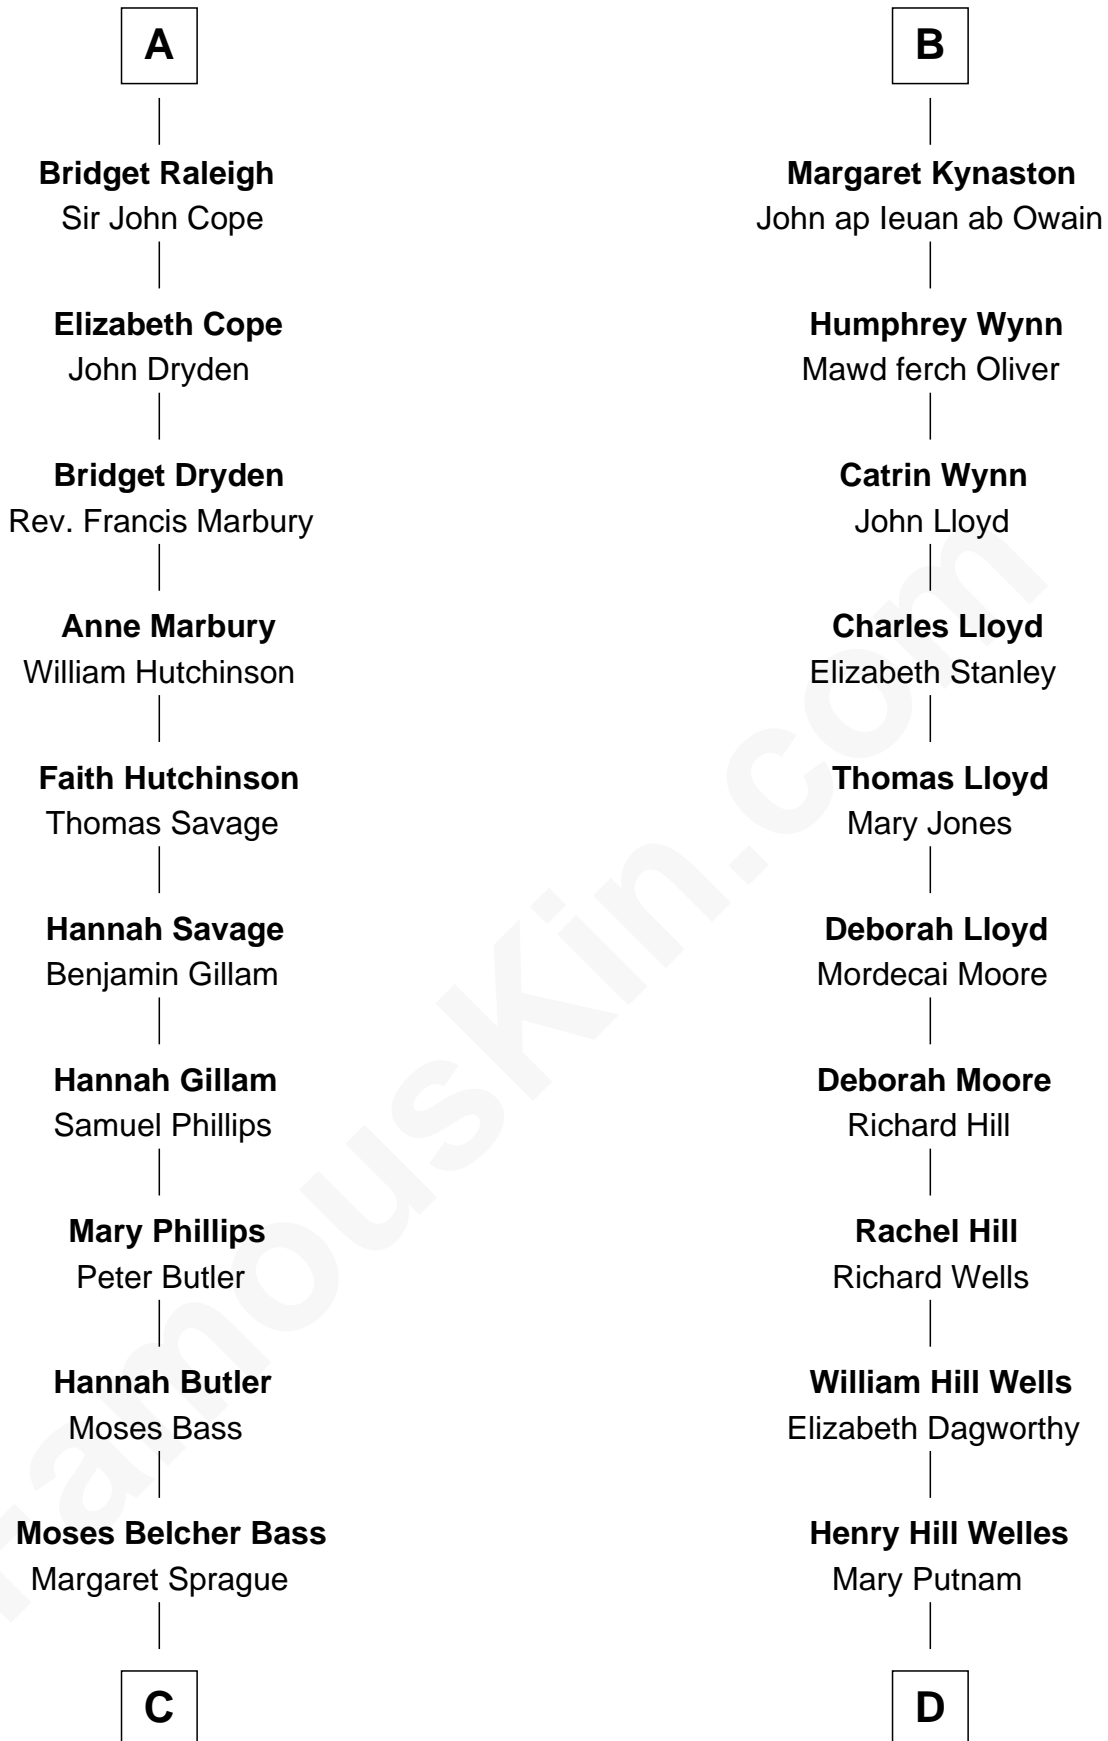

## Relationship Chart of

### Orson Welles

Radio, Stage, and Movie Actor

**Edmund Fitzalan**

Alice de Warenne

**C**

**Mary Butler Bass**

Elisha Smith

**Cordelia Miller Smith**

William Robert Pearmain

**Margaret Cushing Pearmain**

Dr. Hamilton Osgood

**Mary Alden Osgood**

Erskine Childers

**Erskine Childers**

*4th President of Ireland*

**D**