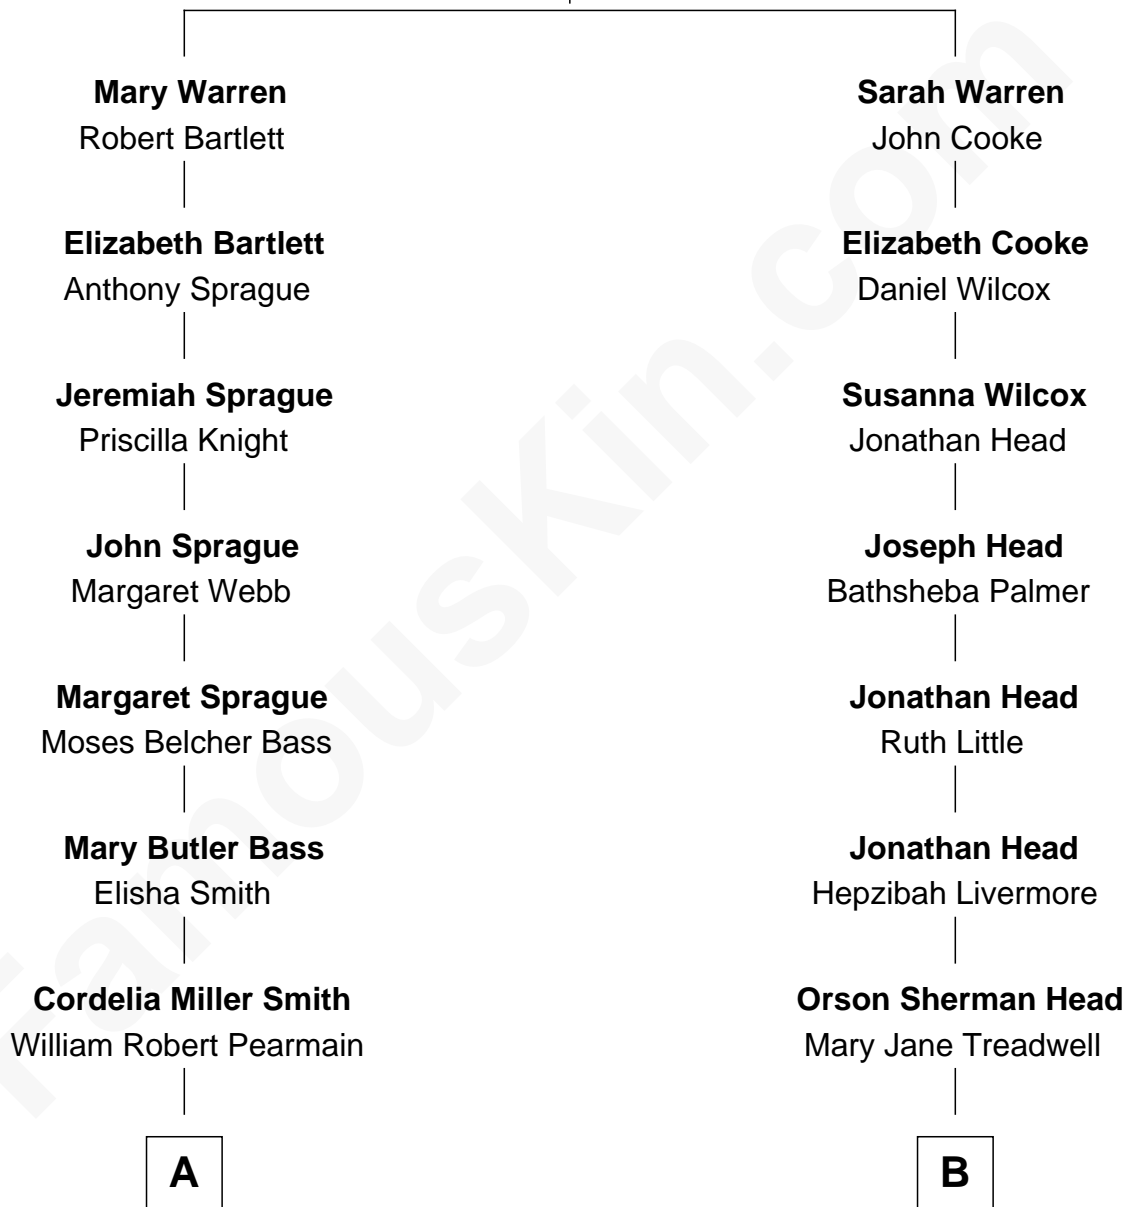

FamousKin.com Relationship Chart of

Erskine Childers

4th President of Ireland

9th cousin of

Orson Welles

Radio, Stage, and Movie Actor

Richard Warren
Elizabeth Walker

A

Margaret Cushing Pearmain

Dr. Hamilton Osgood

Mary Alden Osgood

Erskine Childers

Erskine Childers

4th President of Ireland

B

Mary Blanche Head