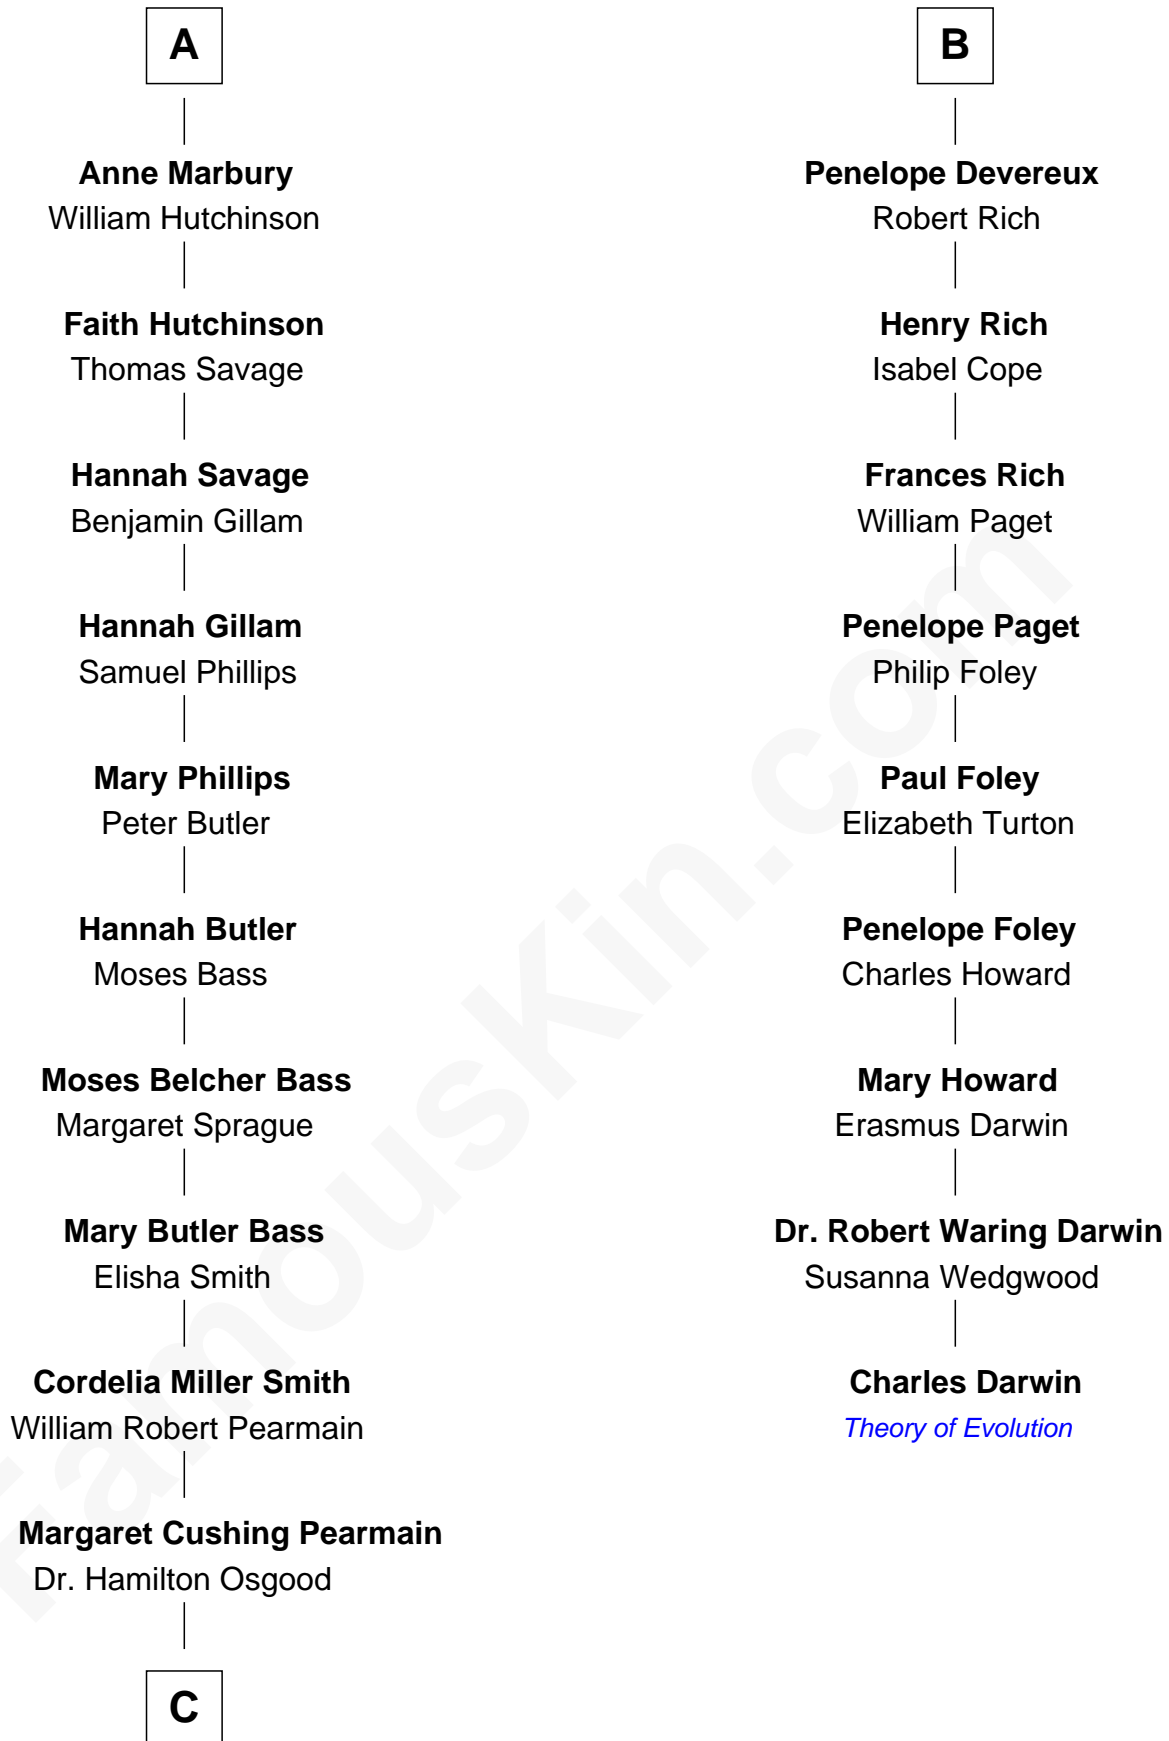

FamousKin.com

Relationship Chart of

Erskine Childers

4th President of Ireland

15th cousin 3 times removed of

Charles Darwin

Theory of Evolution

Robert de Ferrers
Margaret Despencer

C

—
Mary Alden Osgood

Erskine Childers

—
Erskine Childers

4th President of Ireland

FamousKin.com