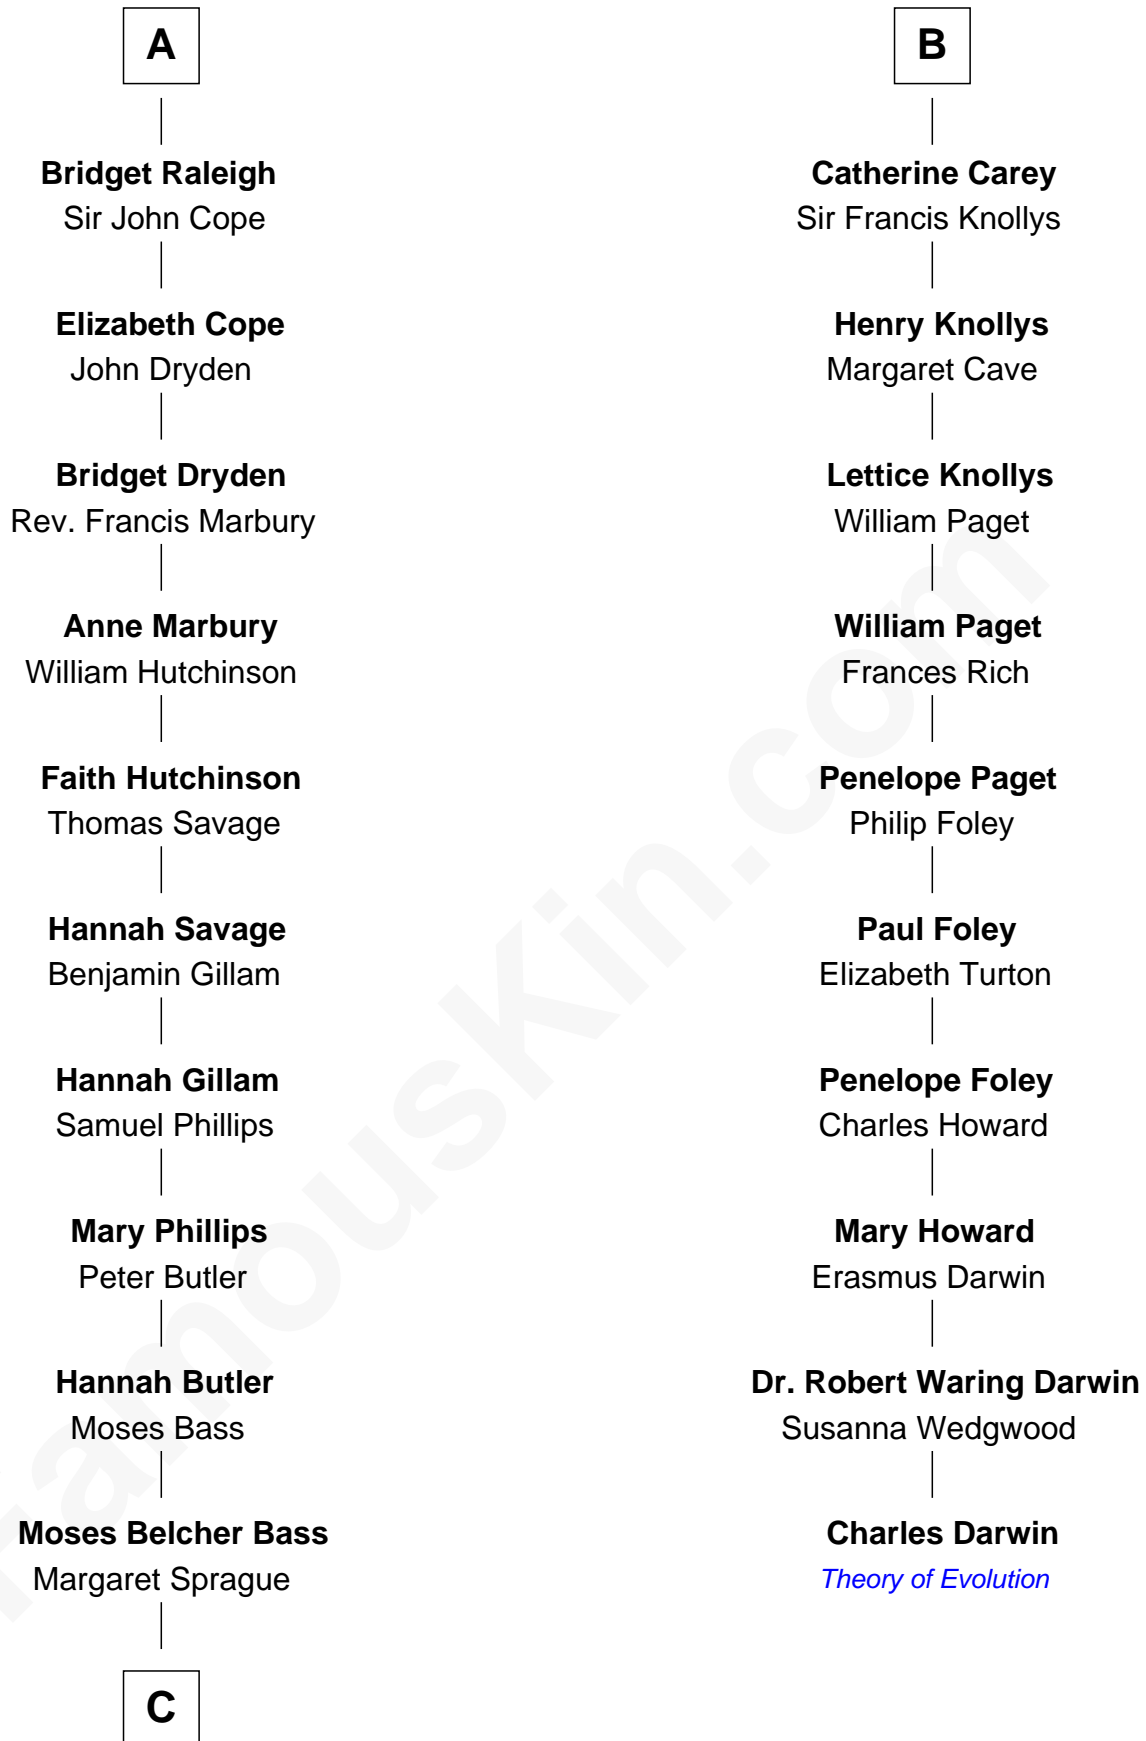

FamousKin.com Relationship Chart of

Erskine Childers

4th President of Ireland

16th cousin 5 times removed of

Charles Darwin

Theory of Evolution

Edmund Fitzalan

Alice de Warenne

C

—
Mary Butler Bass

Elisha Smith

—
Cordelia Miller Smith

William Robert Pearmain

—
Margaret Cushing Pearmain

Dr. Hamilton Osgood

—
Mary Alden Osgood