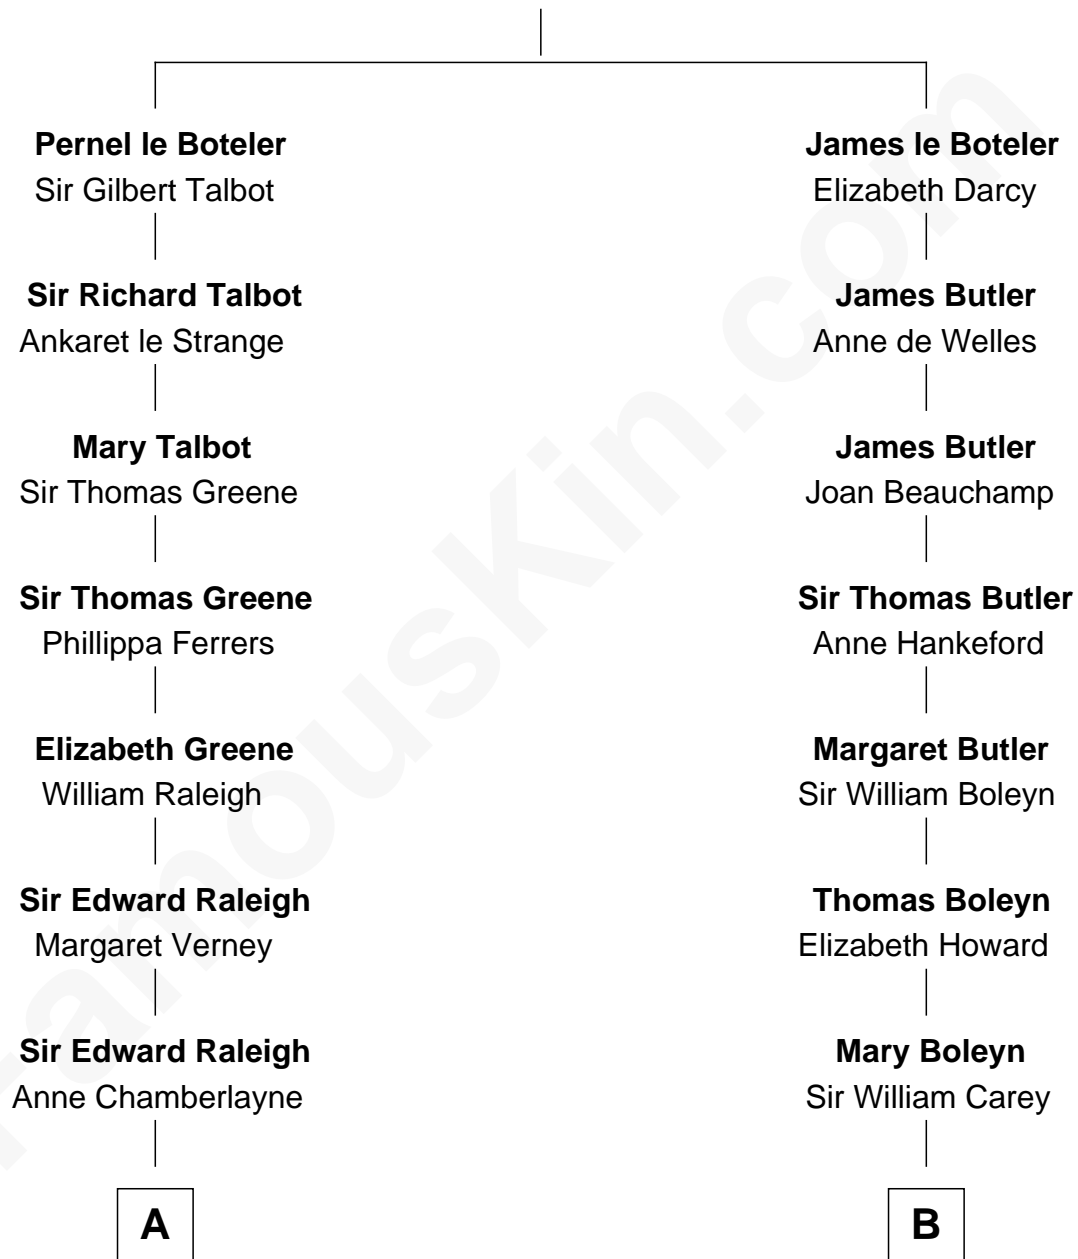

## Relationship Chart of

### Erskine Childers

4th President of Ireland

16th cousin 5 times removed of

**Charles Darwin**

*Theory of Evolution*

**Sir James le Boteler**

Eleanor de Bohun

**C**

—  
**Mary Butler Bass**

Elisha Smith

—  
**Cordelia Miller Smith**

William Robert Pearmain

—  
**Margaret Cushing Pearmain**

Dr. Hamilton Osgood

—  
**Mary Alden Osgood**

Erskine Childers