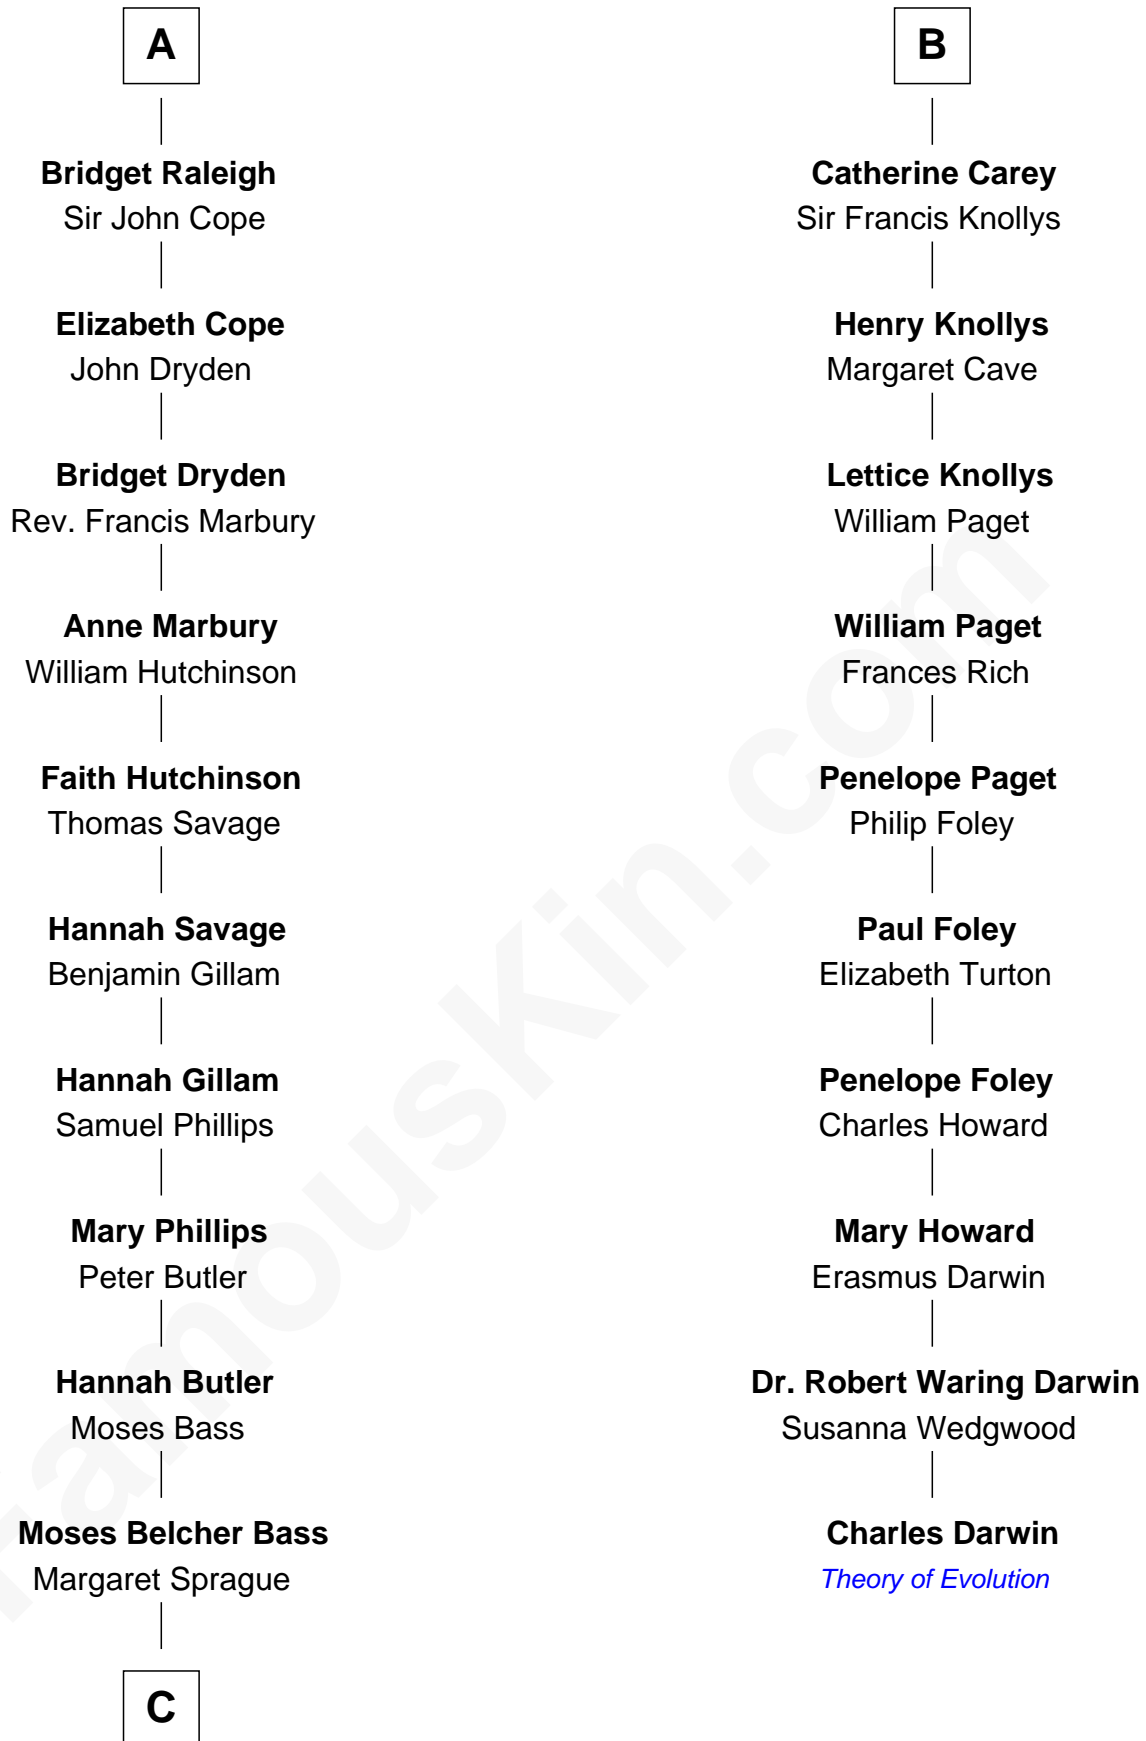

## Relationship Chart of

### Erskine Childers

4th President of Ireland

16th cousin 5 times removed of

**Charles Darwin**

*Theory of Evolution*

**Sir James le Boteler**

Eleanor de Bohun

**C**

—  
**Mary Butler Bass**

Elisha Smith

—  
**Cordelia Miller Smith**

William Robert Pearmain

—  
**Margaret Cushing Pearmain**

Dr. Hamilton Osgood

—  
**Mary Alden Osgood**

Erskine Childers