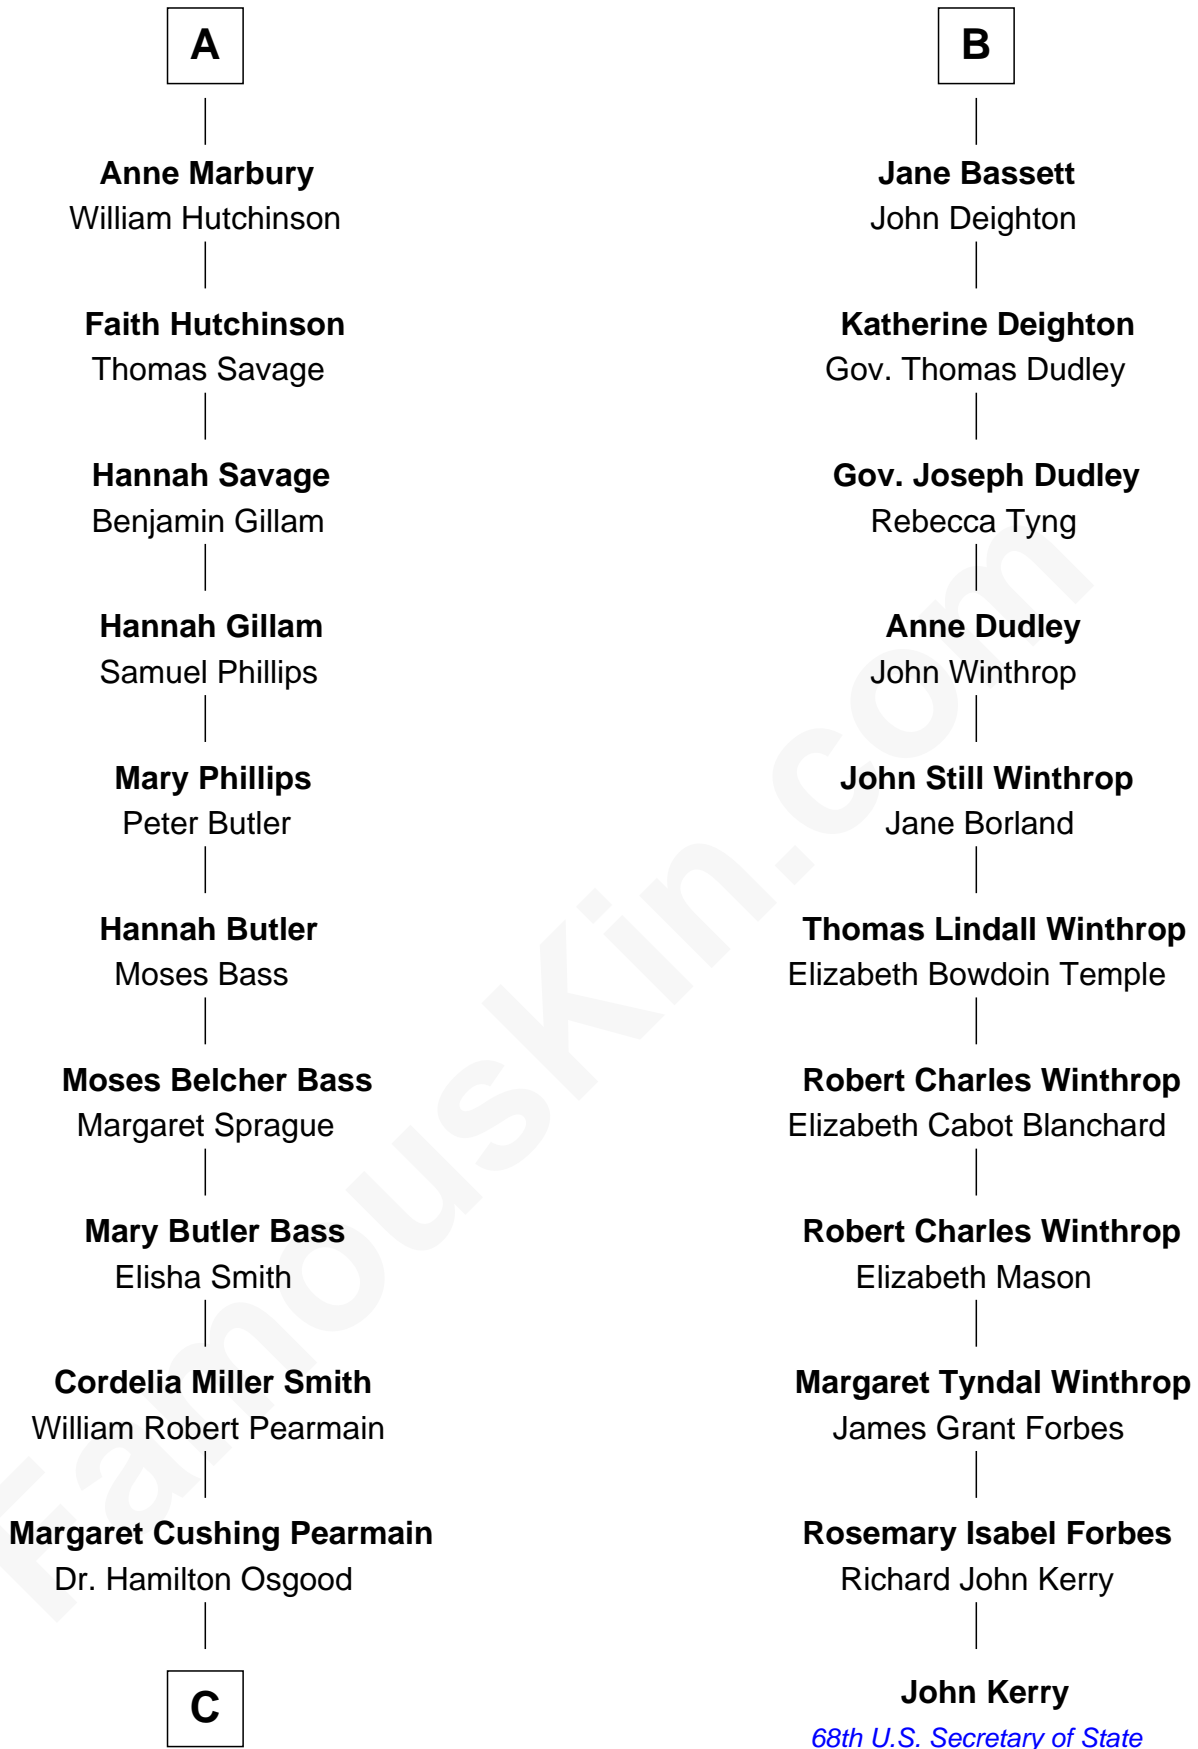

**FamousKin.com**  
**Relationship Chart of**  
**Erskine Childers**

*4th President of Ireland*

17th cousin 1 time removed of

**John Kerry**

*68th U.S. Secretary of State*

**Robert de Ferrers**  
 Margaret Despencer

**Phillippa Ferrers**  
 Sir Thomas Greene

**Elizabeth Greene**  
 William Raleigh

**Sir Edward Raleigh**  
 Margaret Verney

**Sir Edward Raleigh**  
 Anne Chamberlayne

**Bridget Raleigh**  
 Sir John Cope

**Elizabeth Cope**  
 John Dryden

**Bridget Dryden**  
 Rev. Francis Marbury

**A**

**Sir Edmund Ferrers**  
 Ellen Roche

**Margaret Ferrers**  
 John de Beauchamp

**Sir Richard de Beauchamp**  
 Elizabeth Stafford

**Anne de Beauchamp**  
 Sir Richard Lygon

**Sir Richard Lygon**  
 Margaret Greville

**Henry Lygon**  
 Elizabeth Berkeley

**Elizabeth Lygon**  
 Edward Bassett

**B**

**C**

**Mary Alden Osgood**  
Erskine Childers