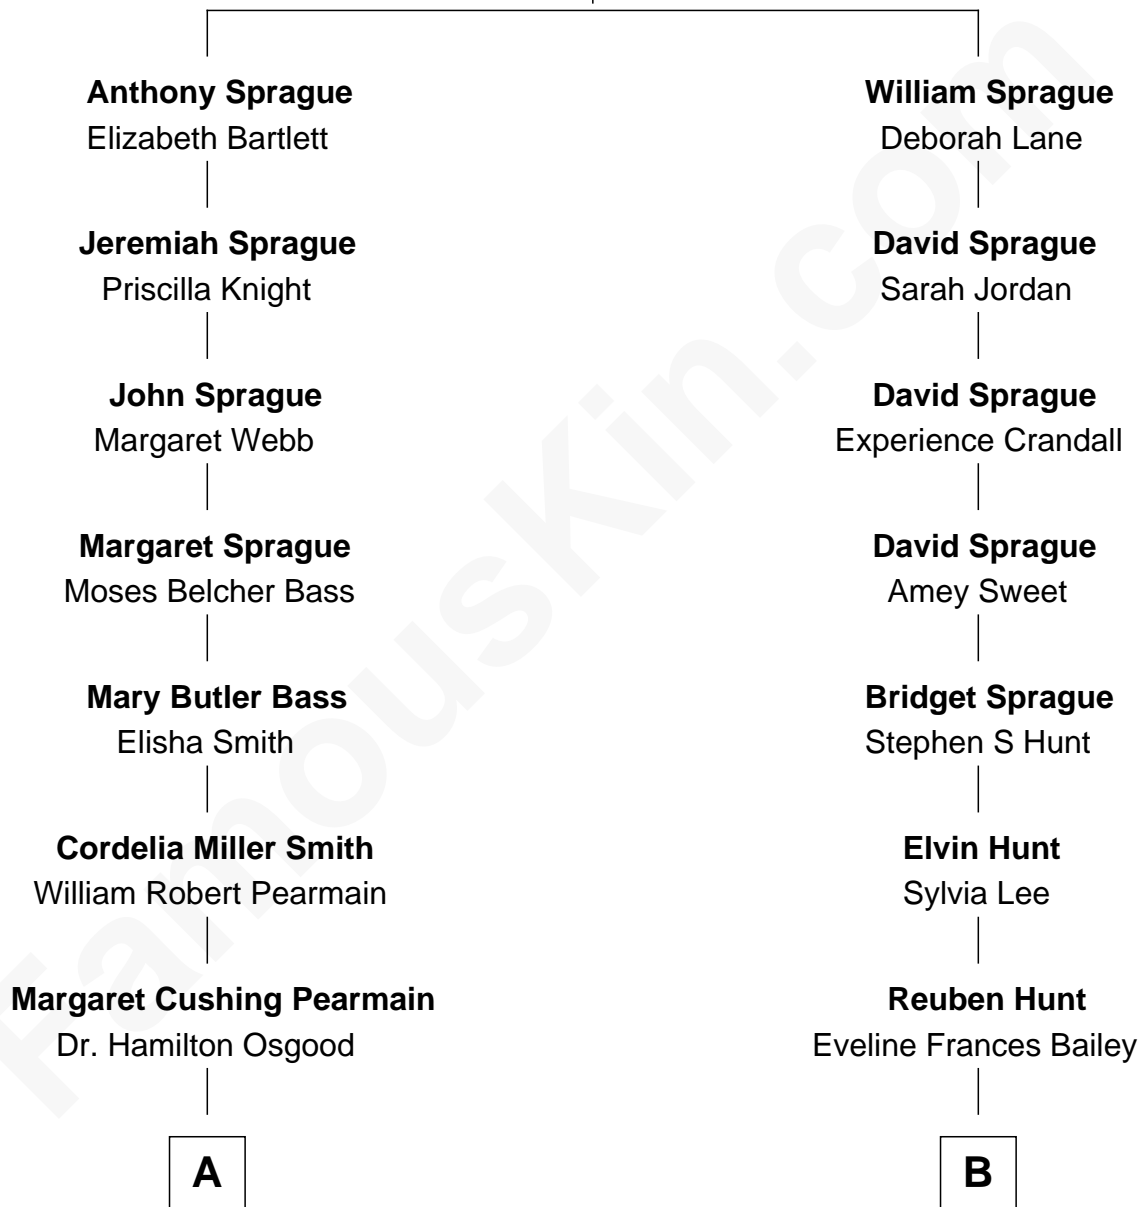

## Relationship Chart of

### Erskine Childers

4th President of Ireland

8th cousin 1 time removed of

**Lucille Ball**

TV Actress - "I Love Lucy"

**William Sprague**  
Millicent Eames

**A**

**Mary Alden Osgood**

Erskine Childers

**Erskine Childers**

*4th President of Ireland*

**B**

**Frederick Charles Hunt**

Flora Belle Orcutt

**Desiree Evelyn Hunt**

Henry Durrell Ball