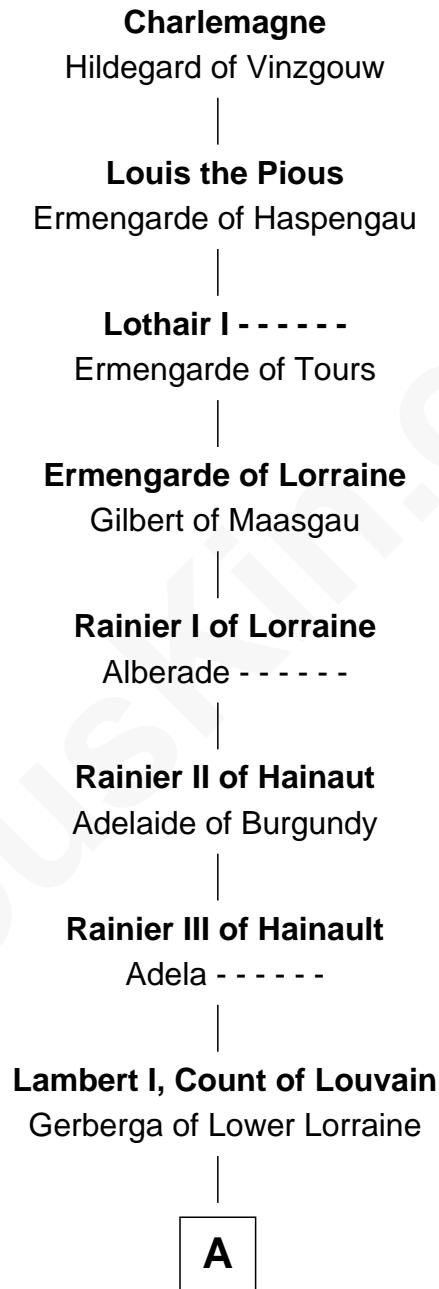

# FamousKin.com Relationship Chart of

**Erskine Childers**

*4th President of Ireland*

**37th Great-grandson of**

**Charlemagne**

*King of the Franks*

**A**

**Lambert II, Count of Louvain**

Oda of Lorraine

**Henry II, Count of Louvain**

Adela of Orthen

**Gottfried I, Count of Louvain**

Ide de Chiny

**Alice of Louvain**

William d'Aubenev

**William d'Aubenev**

Maud de St. Hilary

**William d'Aubenev**

Mabel of Chester

**Nichole d'Aubenev**

Sir Roger de Somery

**Margaret de Somery**

Ralph Basset

**Ralph Basset**