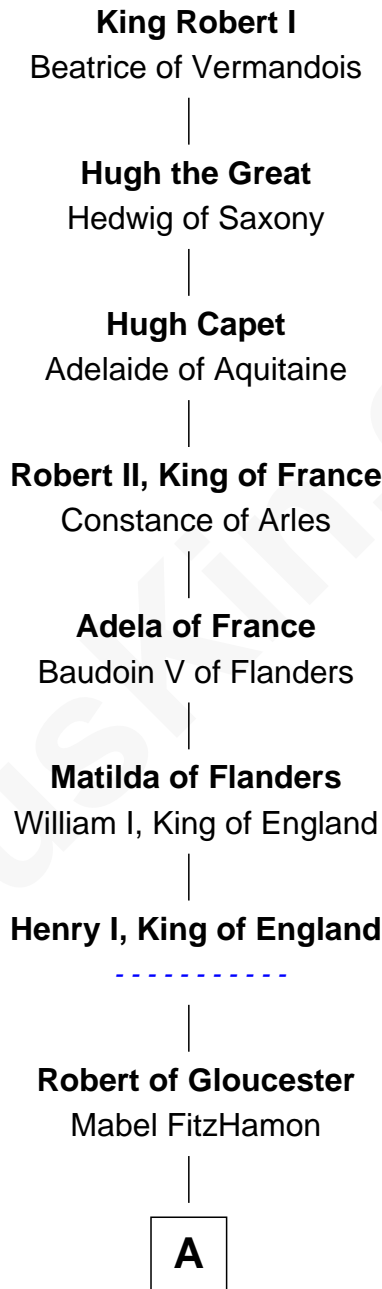

FamousKin.com Relationship Chart of

Erskine Childers

4th President of Ireland

33rd Great-grandson of

King Robert I

King of France

A

William FitzRobert
Hawise de Beaumont