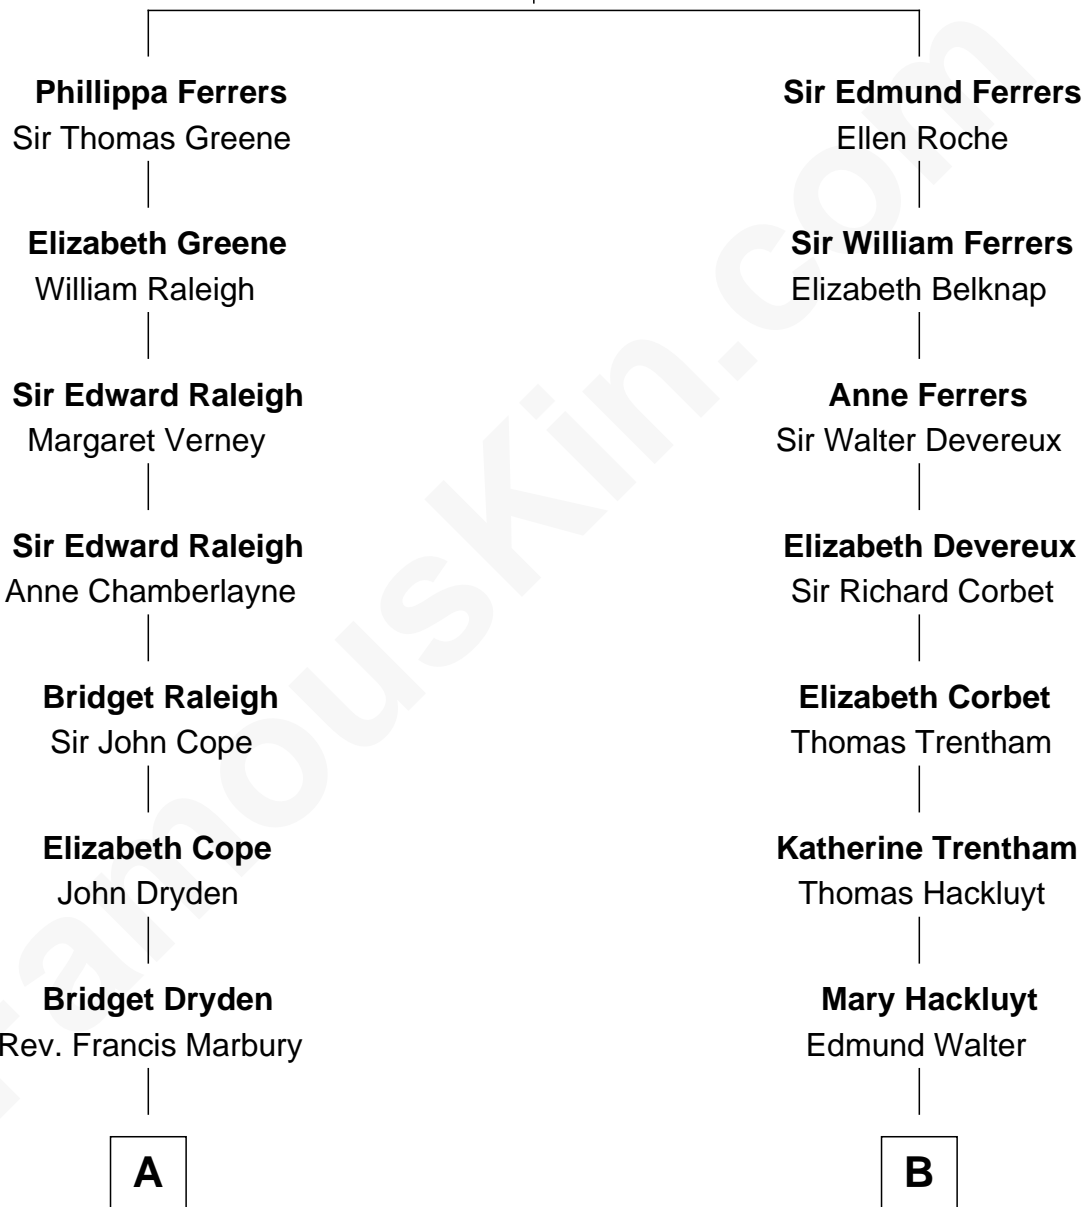

FamousKin.com Relationship Chart of

Erskine Childers

4th President of Ireland

18th cousin 1 time removed of

Paget Brewster

TV Actress

Robert de Ferrers
Margaret Despencer

C

Mary Alden Osgood

Erskine Childers

Erskine Childers

4th President of Ireland

D

George Washington Wales Brewster

Joan Ryerson

Galen Brewster

Hathaway Tew

Paget Brewster

TV Actress

FamousKin.com