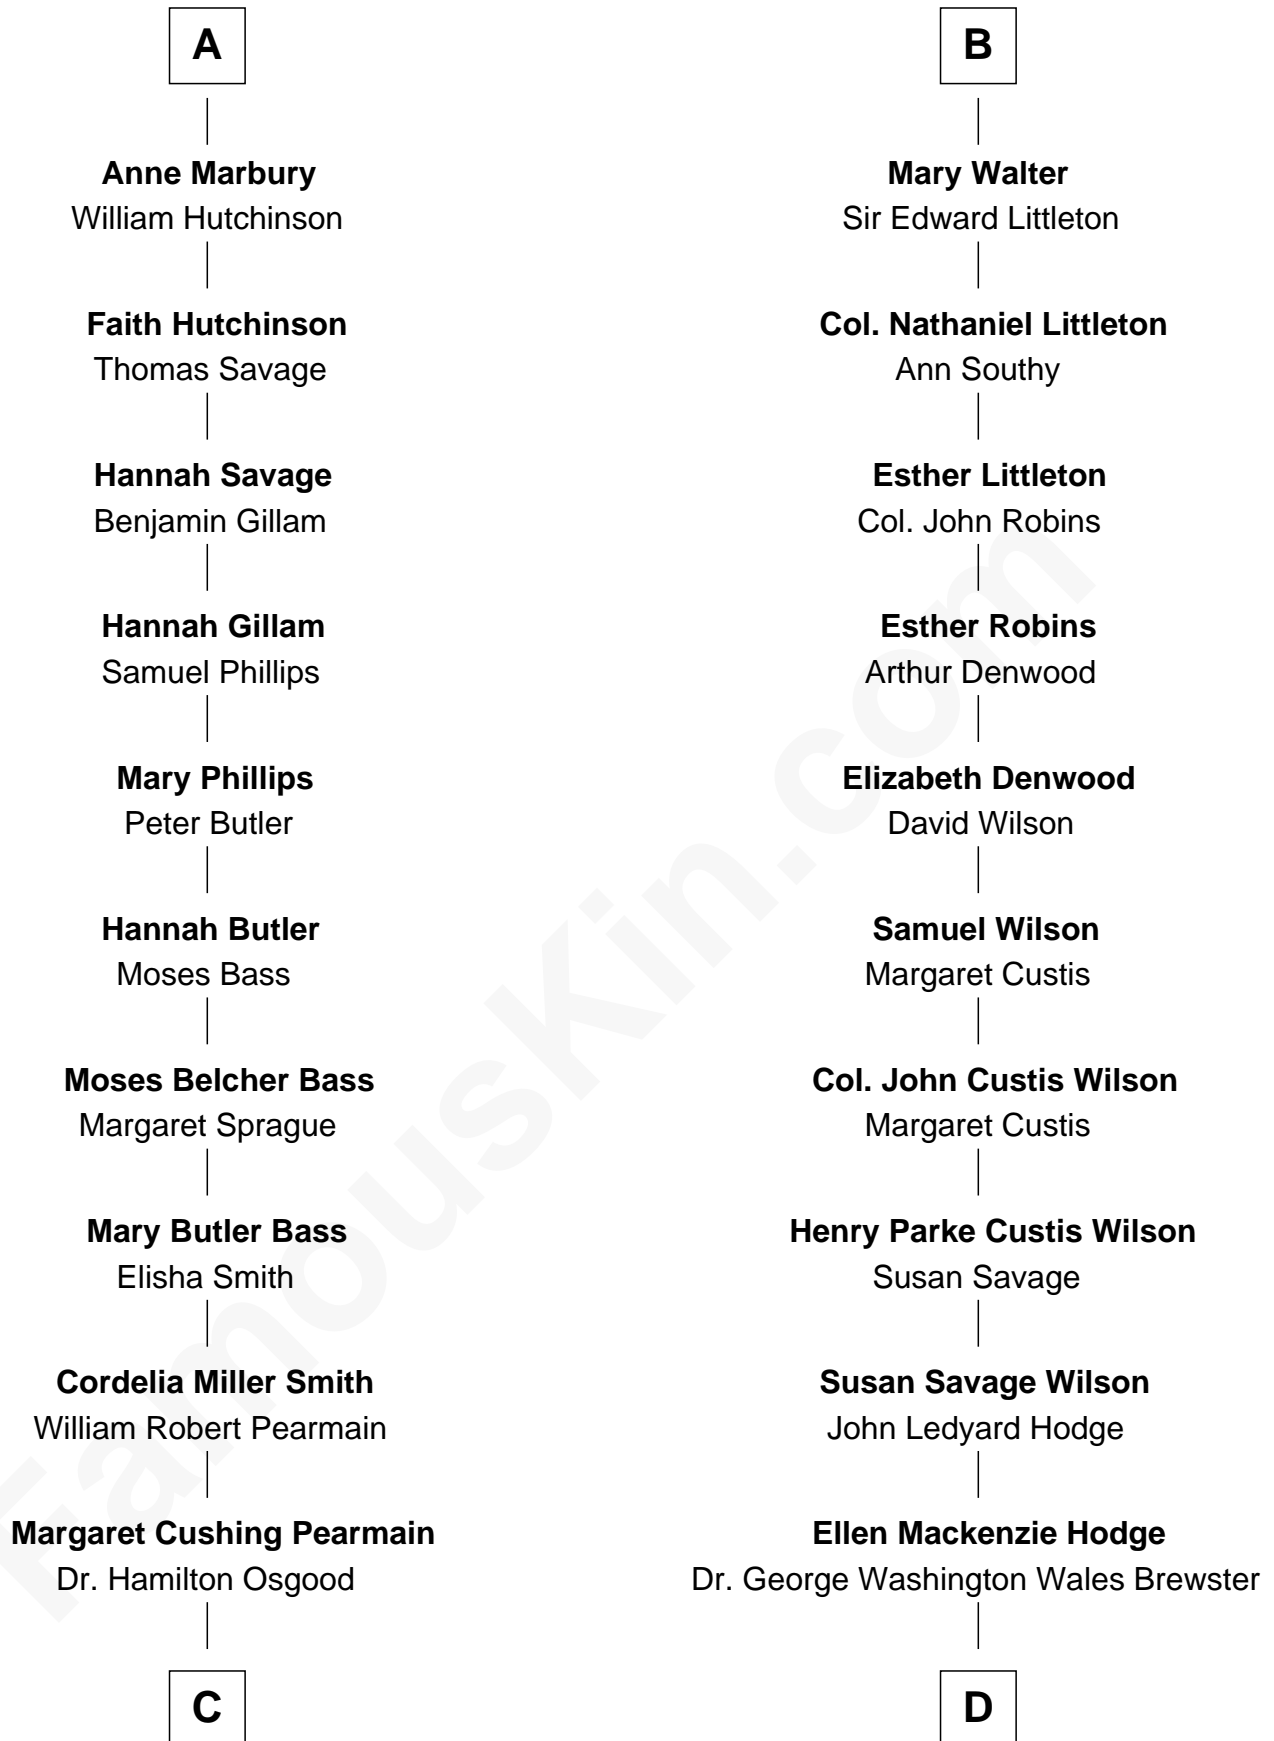

FamousKin.com Relationship Chart of

Erskine Childers

4th President of Ireland

18th cousin 1 time removed of

Paget Brewster

TV Actress

Robert de Ferrers
Margaret Despencer

C

Mary Alden Osgood

Erskine Childers

Erskine Childers

4th President of Ireland

D

George Washington Wales Brewster

Joan Ryerson

Galen Brewster