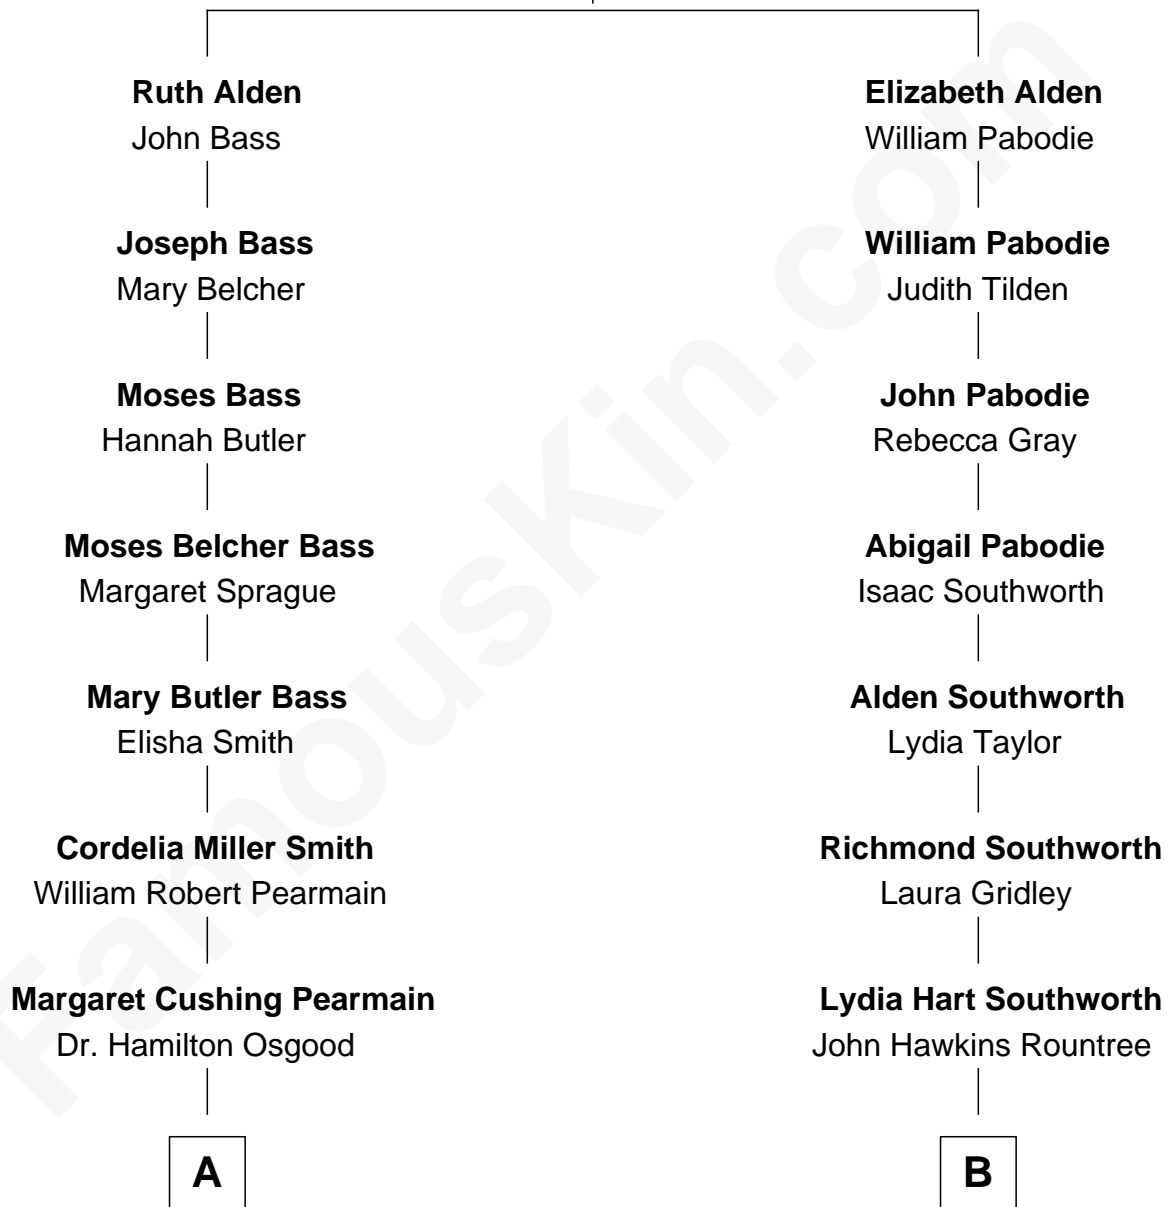

FamousKin.com Relationship Chart of

Erskine Childers

4th President of Ireland

8th cousin 3 times removed of

Paget Brewster

TV Actress

John Alden
Priscilla Mullins

A

Mary Alden Osgood

Erskine Childers

Erskine Childers

4th President of Ireland

B

Cora Southworth Rountree

Charles Hathaway

Stewart Southworth Hathaway