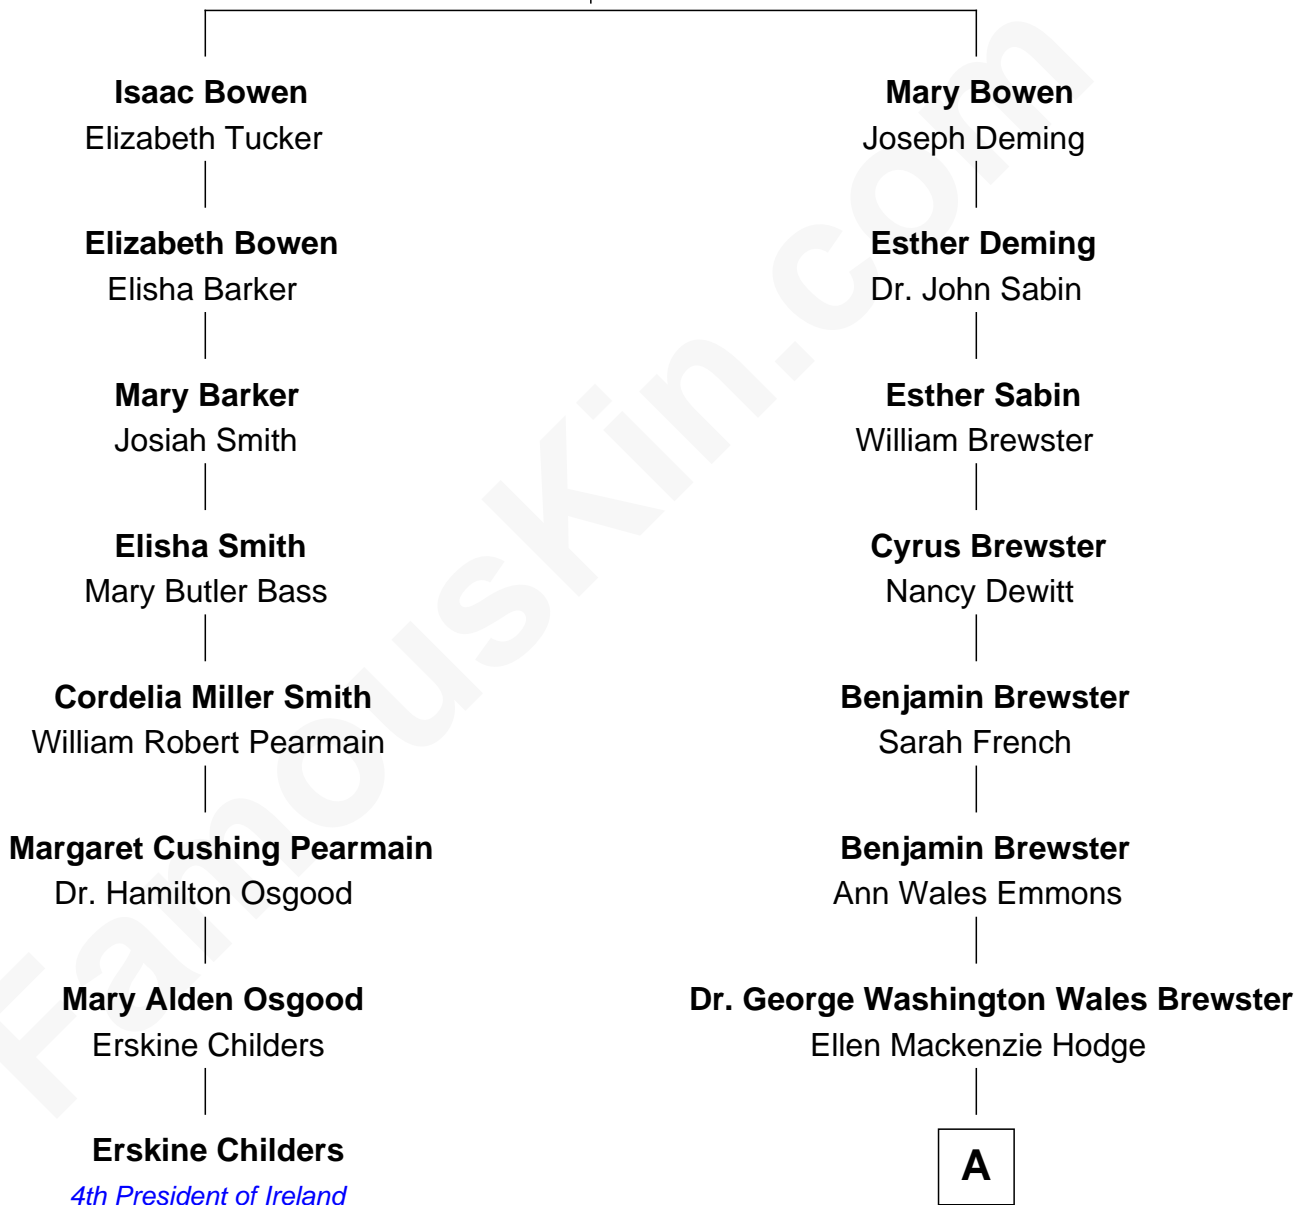

# FamousKin.com Relationship Chart of

**Erskine Childers**

*4th President of Ireland*

7th cousin 2 times removed of

**Paget Brewster**

*TV Actress*

**Henry Bowen**  
Elizabeth Johnson

A

George Washington Wales Brewster

Joan Ryerson

Galen Brewster

Hathaway Tew

Paget Brewster

*TV Actress*

FamousKin.com