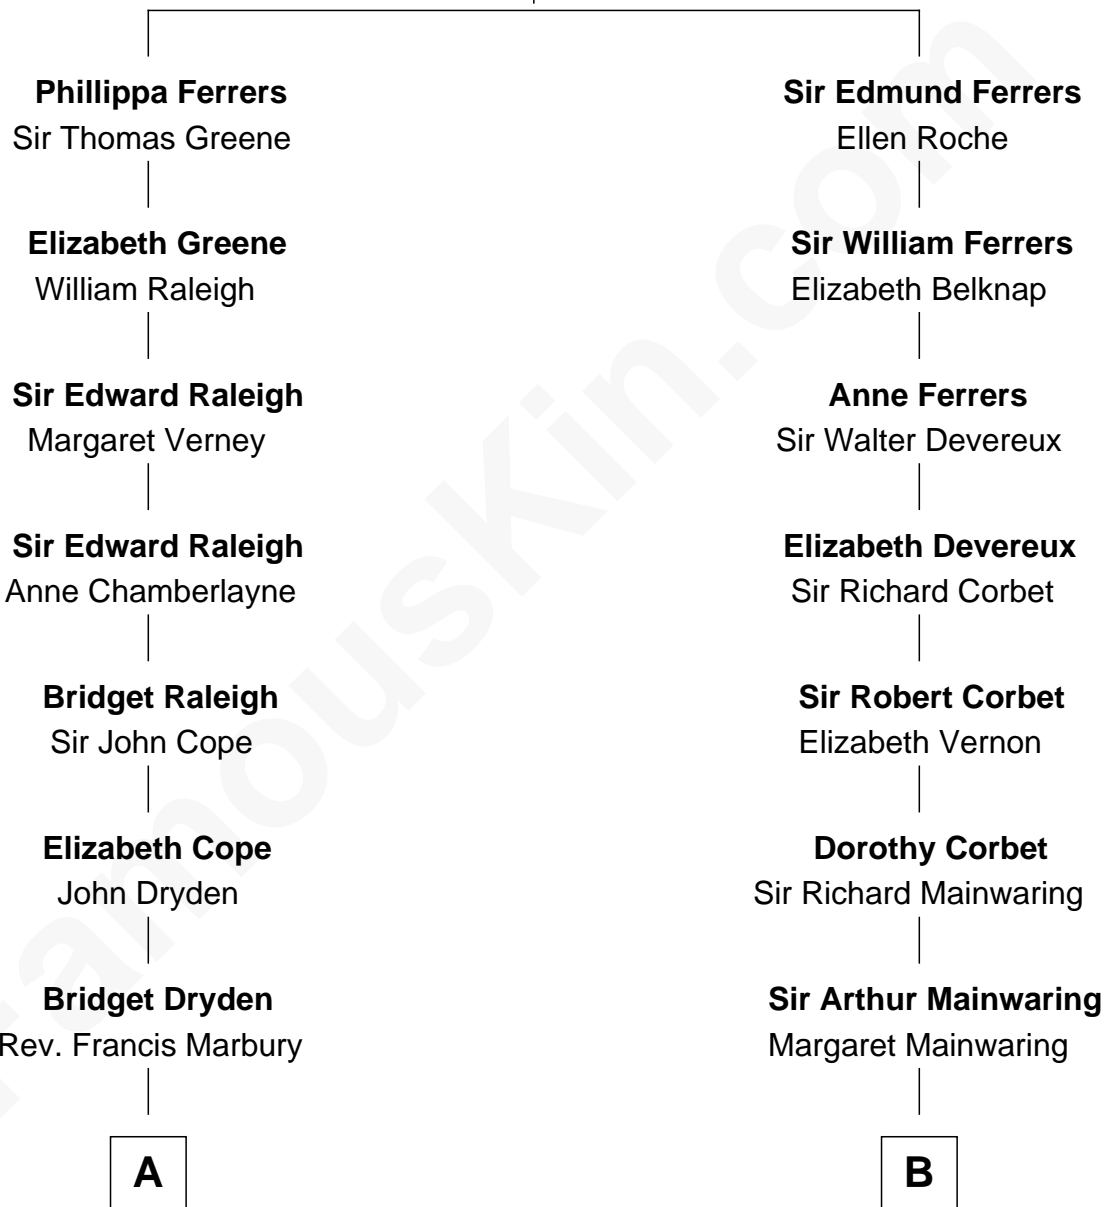

FamousKin.com Relationship Chart of

Erskine Childers

4th President of Ireland

18th cousin of

John Foster Dulles

52nd U.S. Secretary of State

Robert de Ferrers
Margaret Despencer

C

Mary Alden Osgood

Erskine Childers

Erskine Childers

4th President of Ireland

D

Allen Macy Dulles

Edith Foster

John Foster Dulles

52nd U.S. Secretary of State

FamousKin.com