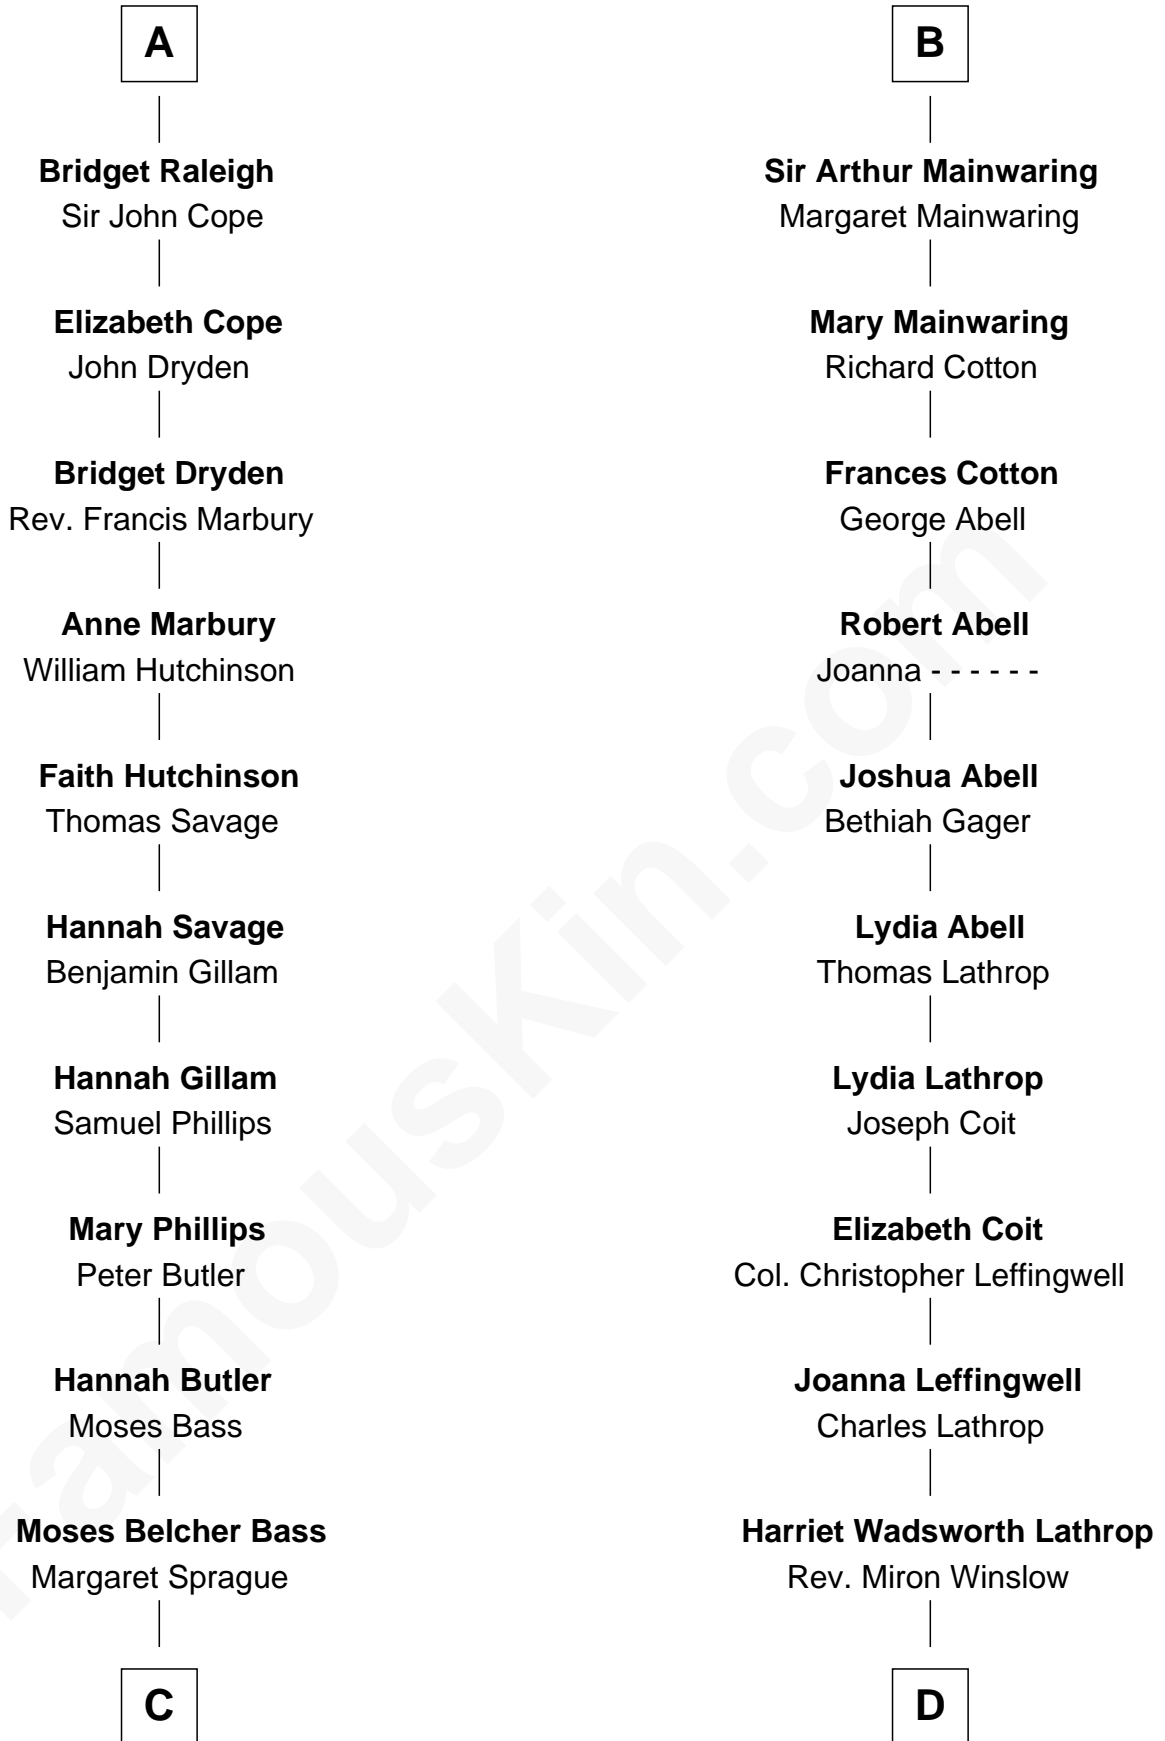

## Relationship Chart of

### Erskine Childers

*4th President of Ireland*

19th cousin 2 times removed of

### John Foster Dulles

*52nd U.S. Secretary of State*

**C**

**Mary Butler Bass**

Elisha Smith

**Cordelia Miller Smith**

William Robert Pearmain

**Margaret Cushing Pearmain**