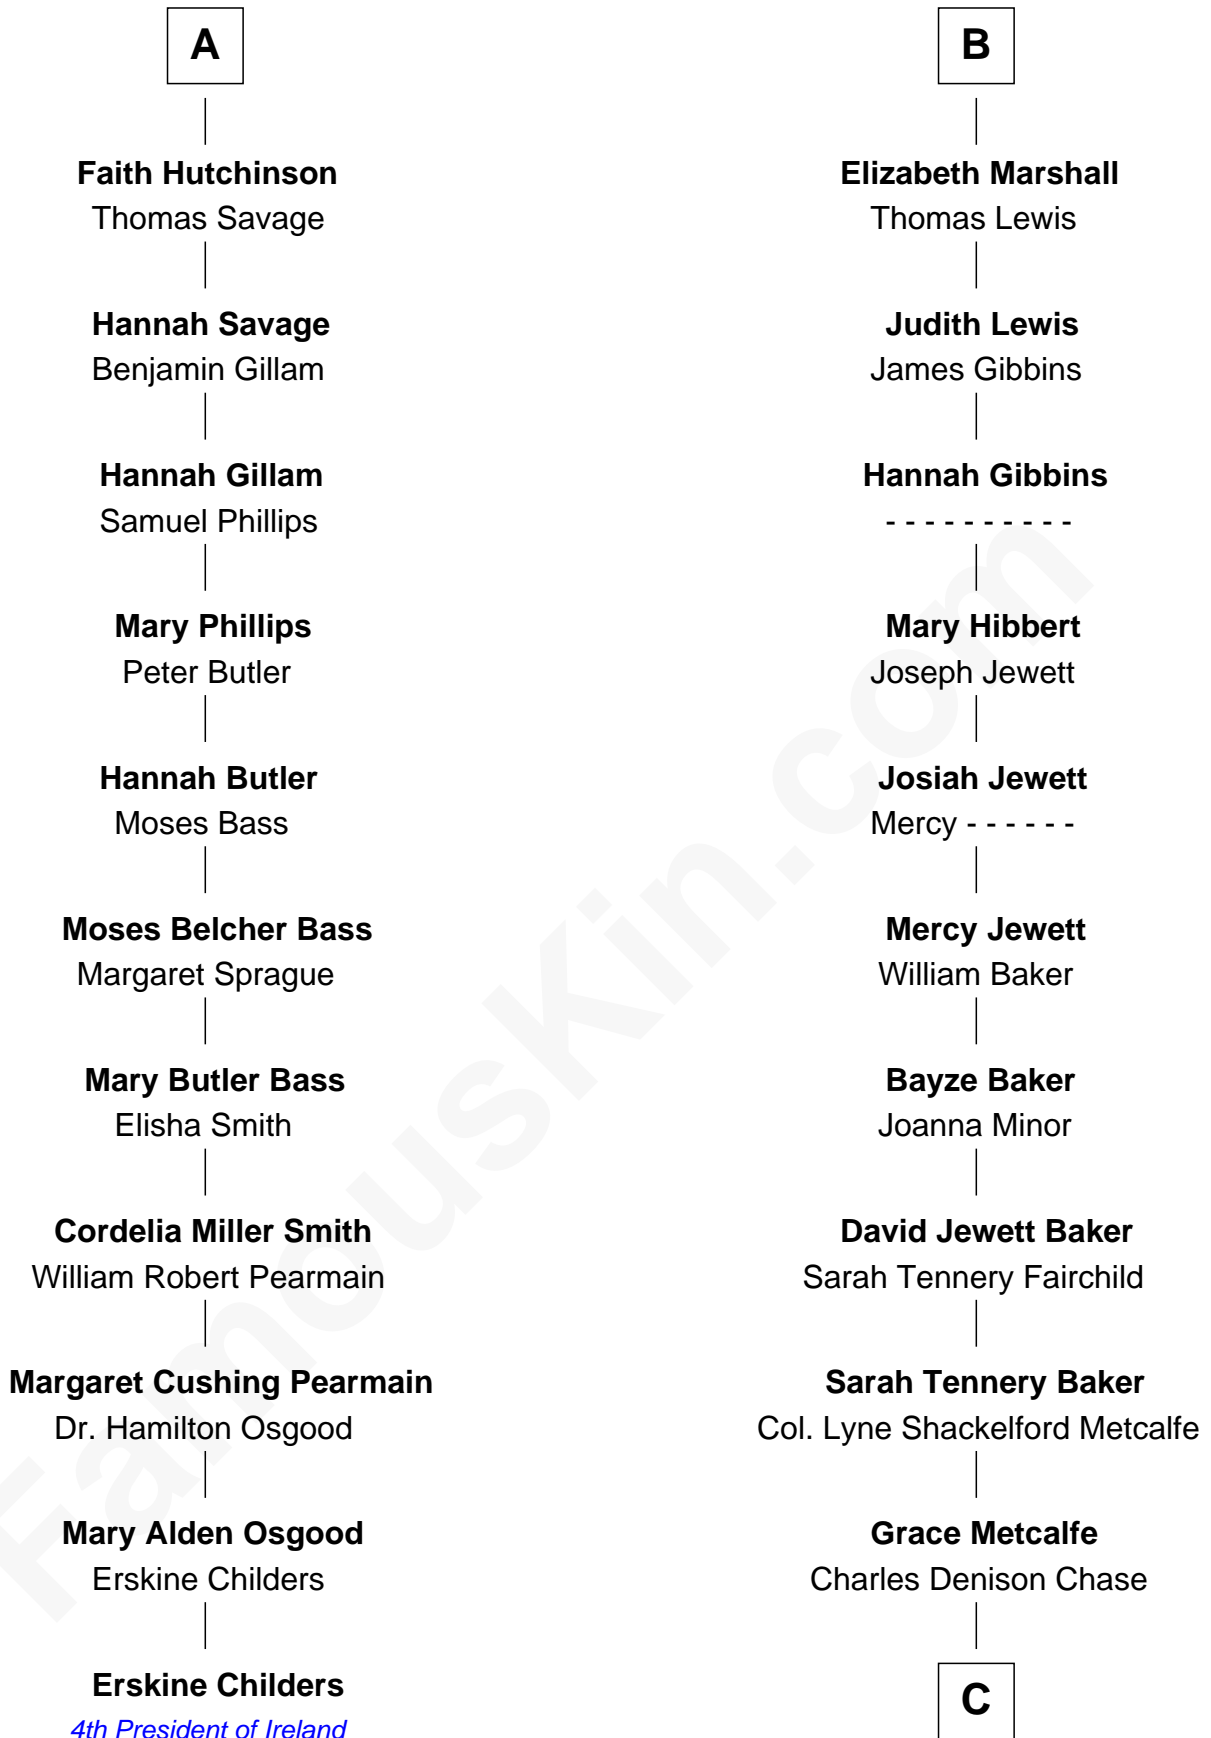

## Relationship Chart of

### Erskine Childers

4th President of Ireland

17th cousin 2 times removed of

**Chevy Chase**

Comedian, Actor and Writer

**C**

**Edward Leigh Chase**  
Mabel Penrose Tinsley

**Edward Tinsley Chase**  
Cathalene Parker Browning