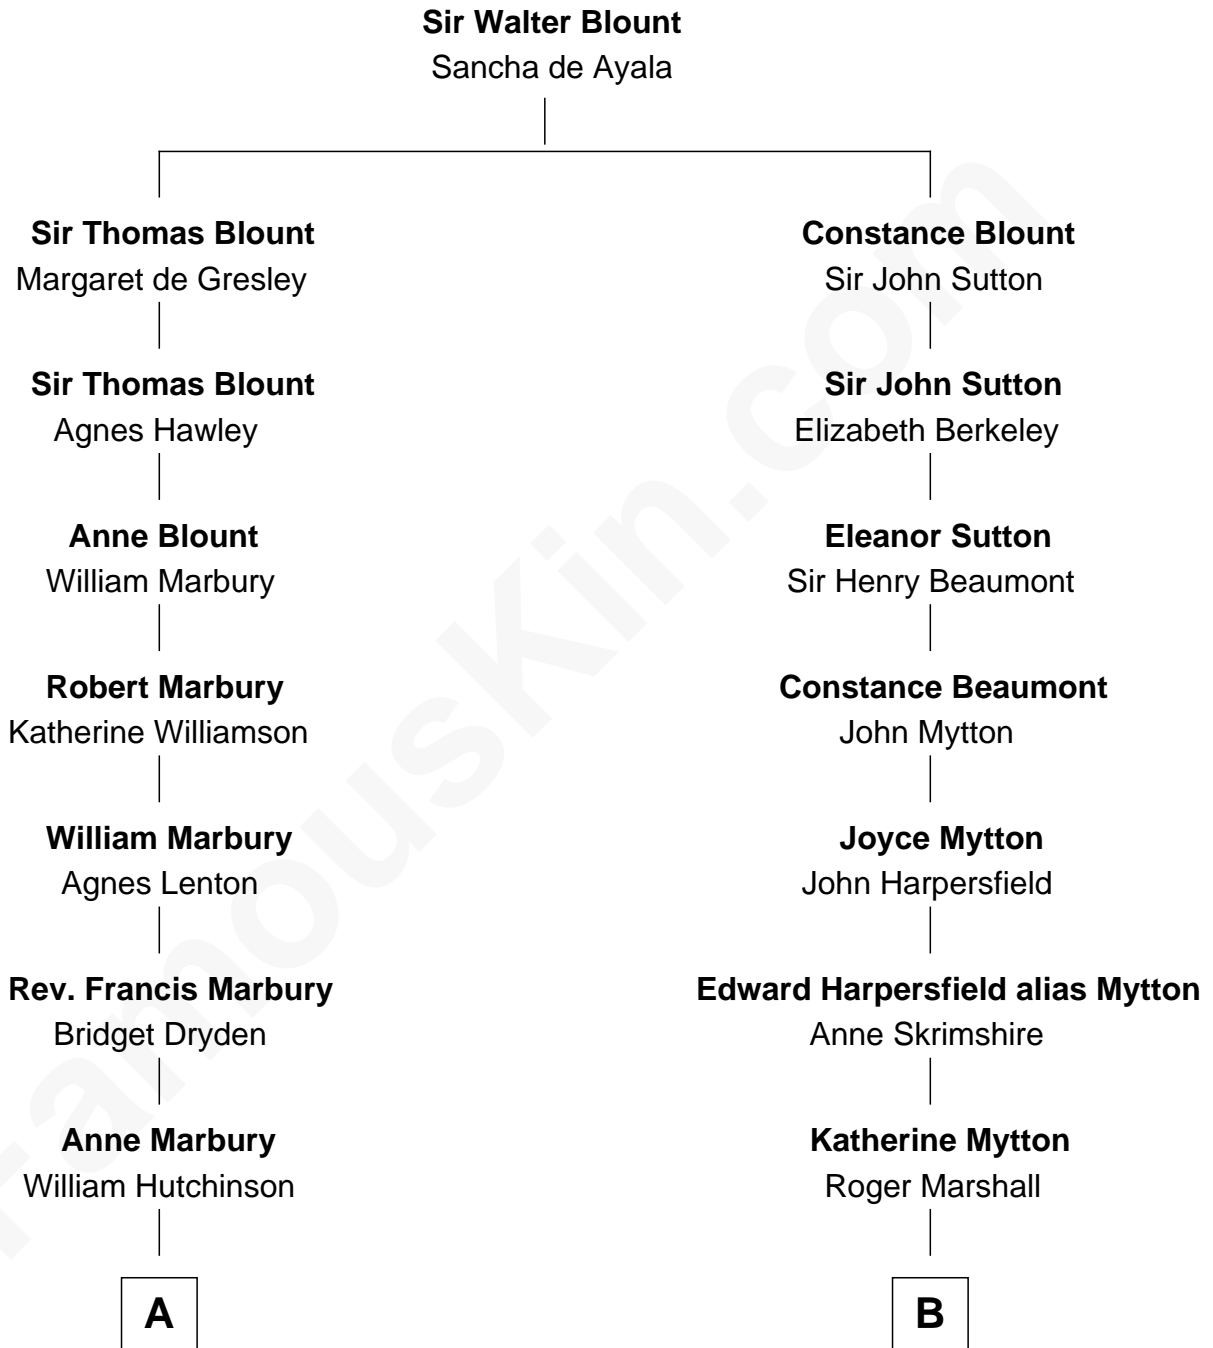

## Relationship Chart of

### Erskine Childers

4th President of Ireland

17th cousin 2 times removed of

**Chevy Chase**

Comedian, Actor and Writer

**C**

**Edward Leigh Chase**  
Mabel Penrose Tinsley

**Edward Tinsley Chase**  
Cathalene Parker Browning