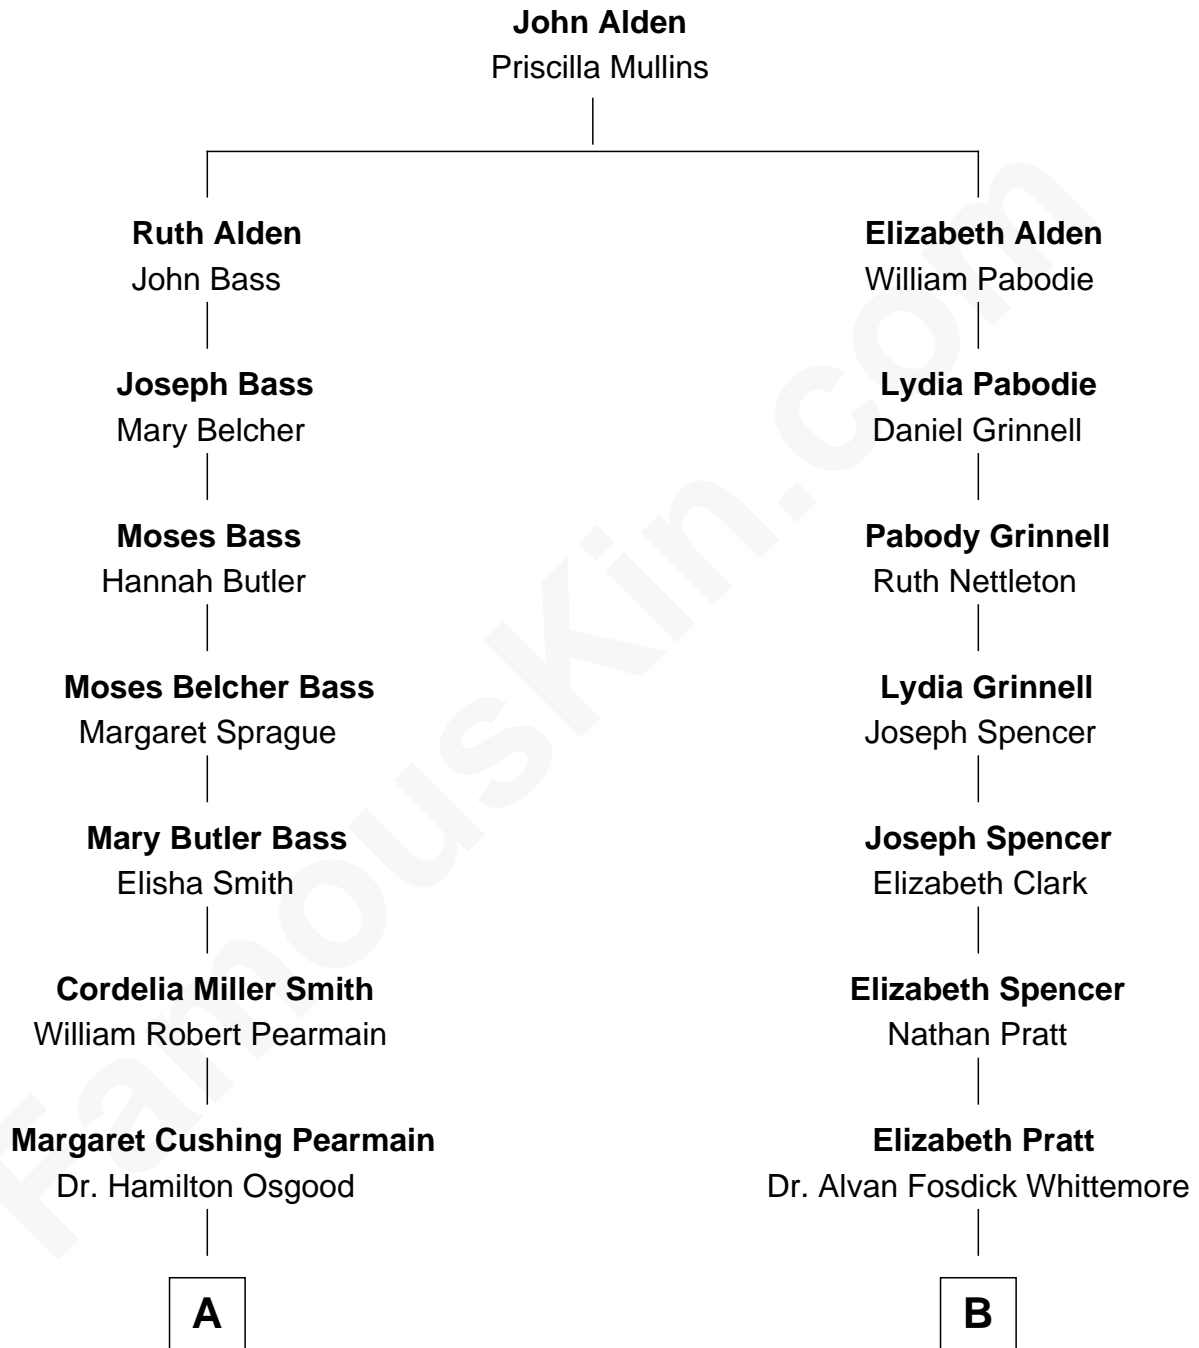

FamousKin.com Relationship Chart of

Erskine Childers

4th President of Ireland

8th cousin 4 times removed of

Ellen DeGeneres

Comedienne and TV Personality

A

Mary Alden Osgood