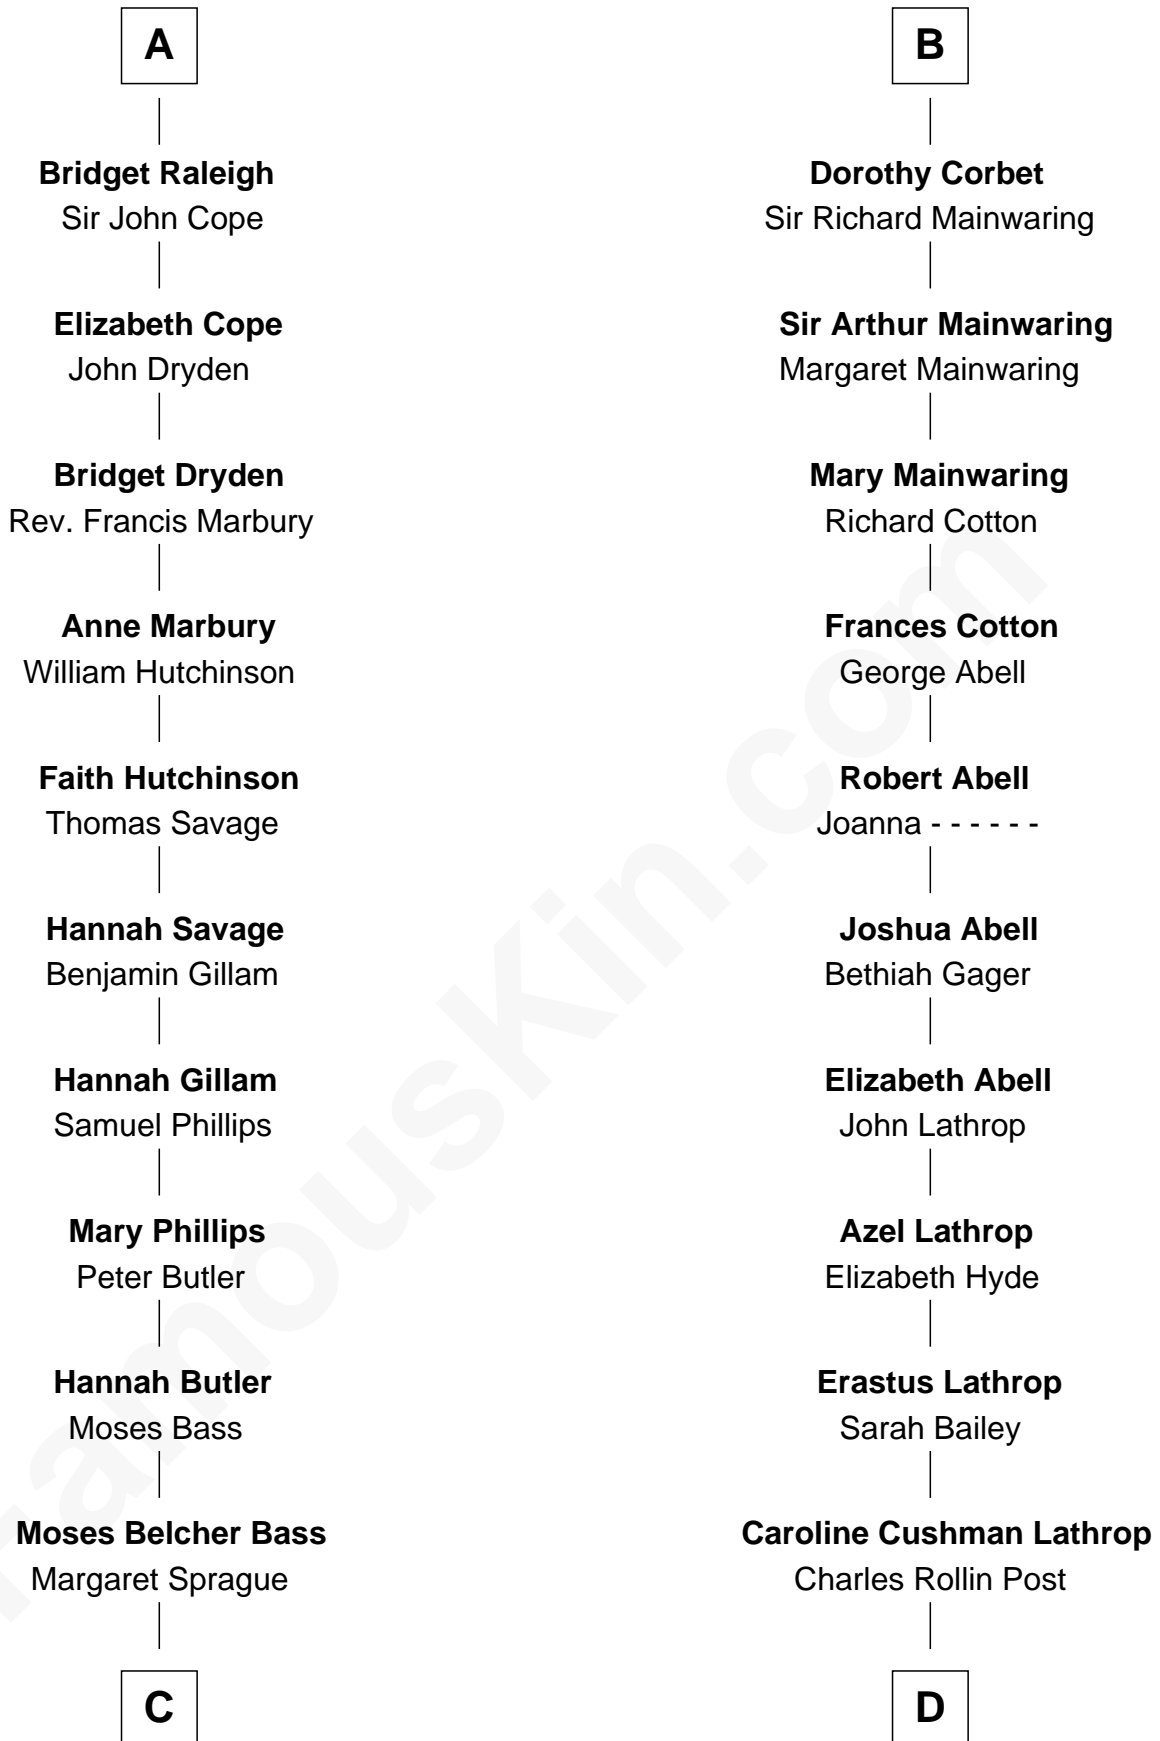

## Relationship Chart of

### Erskine Childers

4th President of Ireland

18th cousin 3 times removed of

**Marjorie Post**

Founder of General Foods

**Edmund Fitzalan**

Alice de Warenne

**C**

**Mary Butler Bass**

Elisha Smith

**Cordelia Miller Smith**

William Robert Pearmain

**Margaret Cushing Pearmain**

Dr. Hamilton Osgood

**Mary Alden Osgood**

Erskine Childers