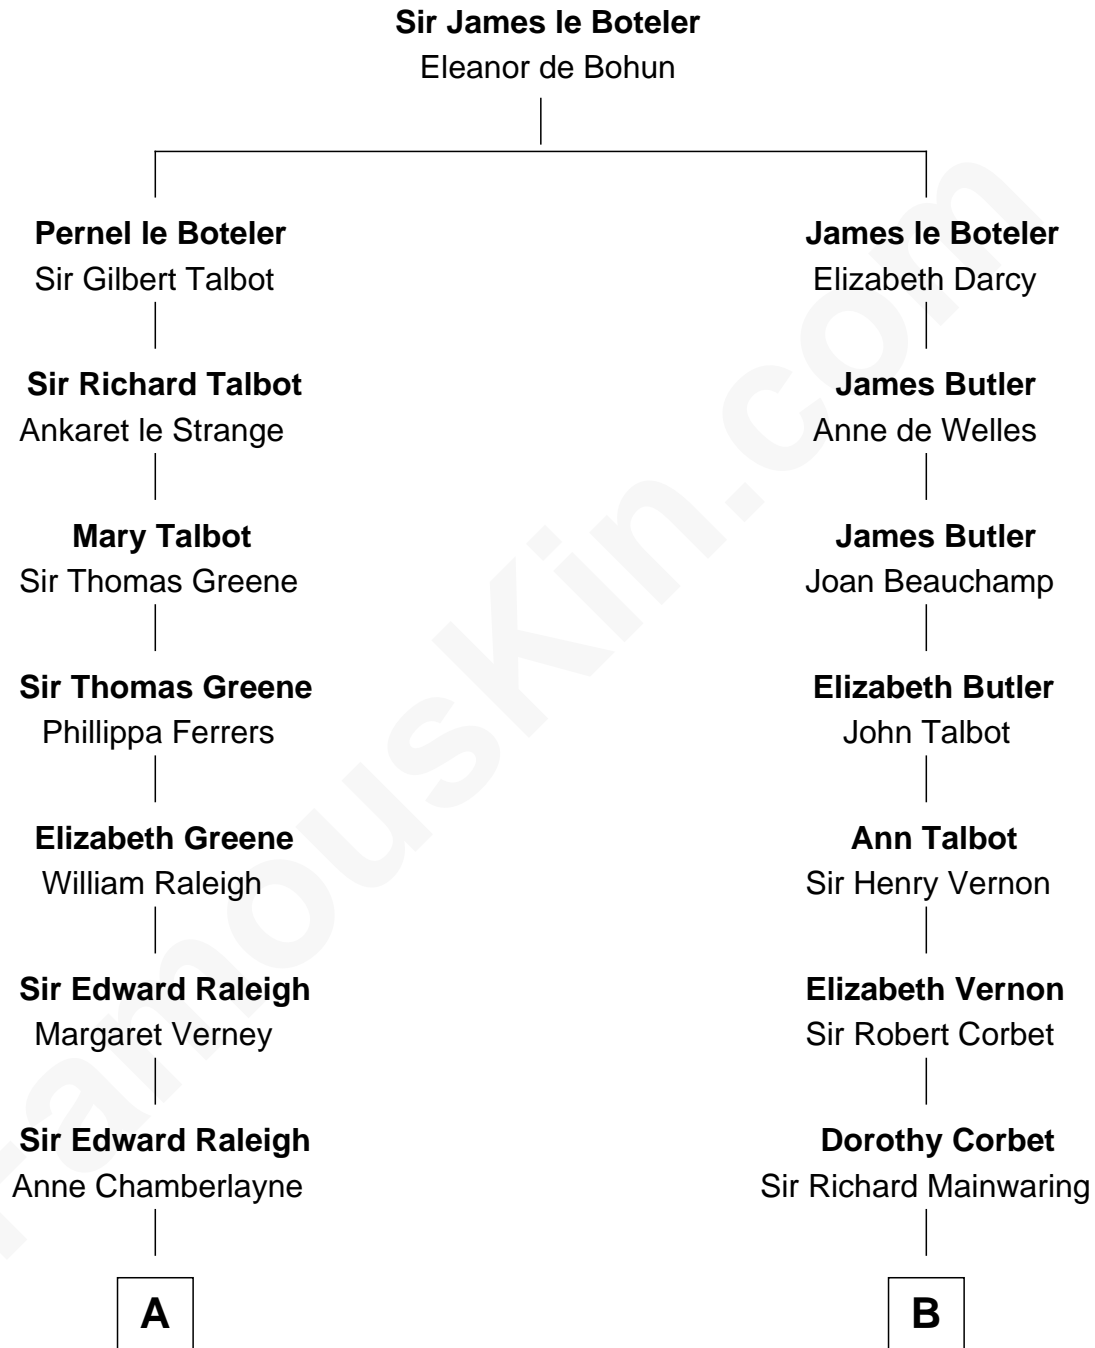

FamousKin.com

Relationship Chart of

Erskine Childers

4th President of Ireland

17th cousin 4 times removed of

Marjorie Post

Founder of General Foods

C

—
Mary Butler Bass

Elisha Smith

—
Cordelia Miller Smith

William Robert Pearmain

—
Margaret Cushing Pearmain

Dr. Hamilton Osgood

—
Mary Alden Osgood

Erskine Childers