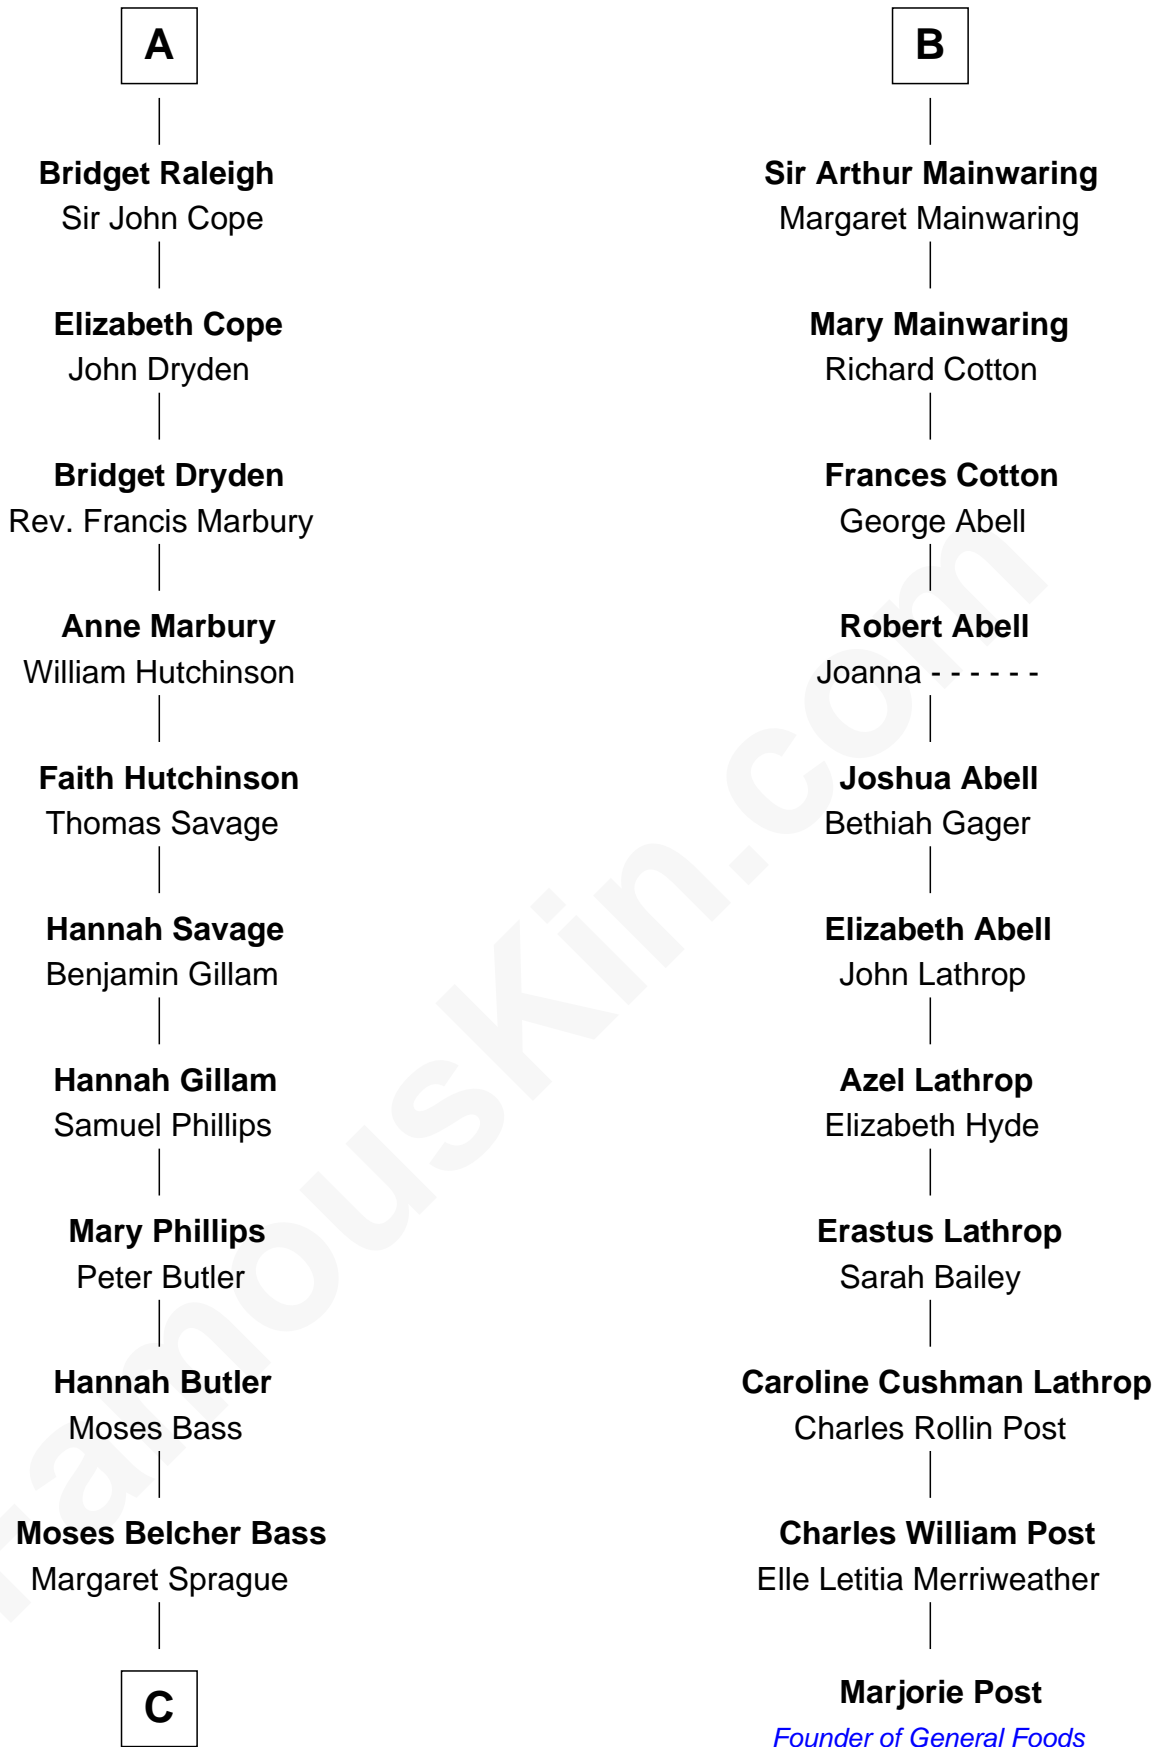

FamousKin.com

Relationship Chart of

Erskine Childers

4th President of Ireland

17th cousin 4 times removed of

Marjorie Post

Founder of General Foods

C

—
Mary Butler Bass

Elisha Smith

—
Cordelia Miller Smith

William Robert Pearmain

—
Margaret Cushing Pearmain

Dr. Hamilton Osgood

—
Mary Alden Osgood

Erskine Childers