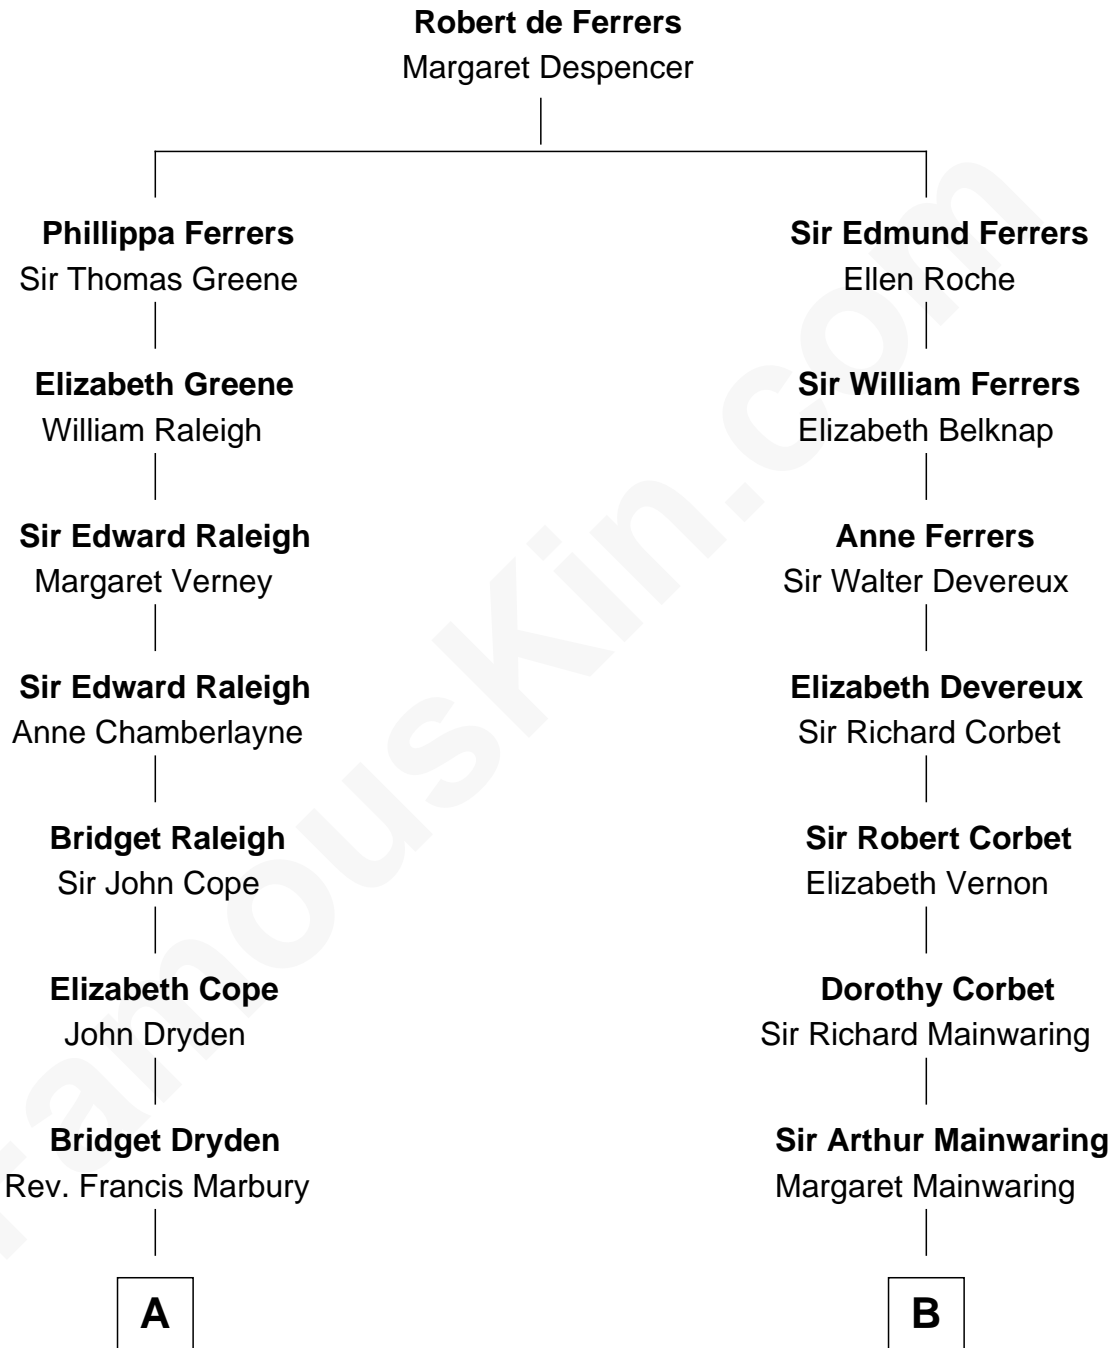

FamousKin.com

Relationship Chart of

Erskine Childers

4th President of Ireland

15th cousin 3 times removed of

C. W. Post

Founder of Post Cereals

C

—
Mary Alden Osgood

Erskine Childers

—
Erskine Childers

4th President of Ireland

FamousKin.com