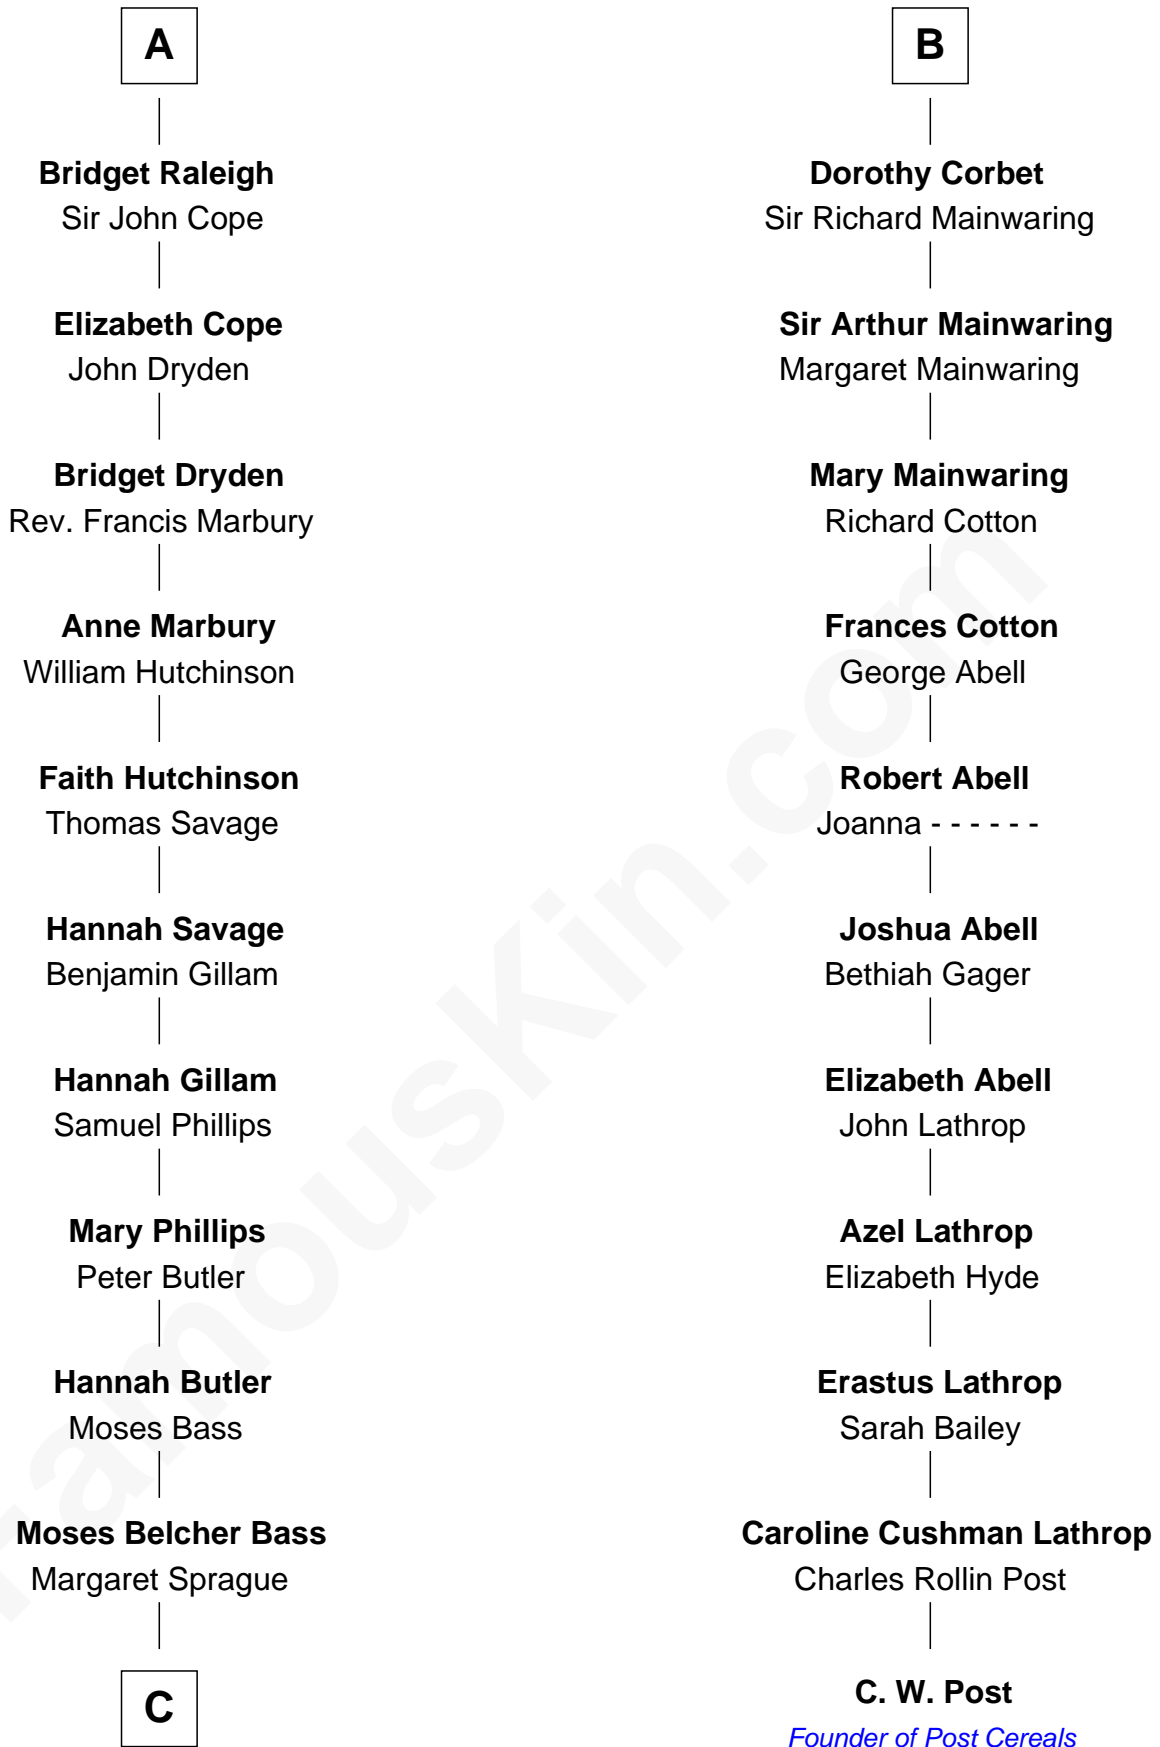

## Relationship Chart of

### Erskine Childers

*4th President of Ireland*

17th cousin 4 times removed of

**C. W. Post**

*Founder of Post Cereals*

**Edmund Fitzalan**

Alice de Warenne

**C**

—  
**Mary Butler Bass**

Elisha Smith

—  
**Cordelia Miller Smith**

William Robert Pearmain

—  
**Margaret Cushing Pearmain**

Dr. Hamilton Osgood

—  
**Mary Alden Osgood**

Erskine Childers