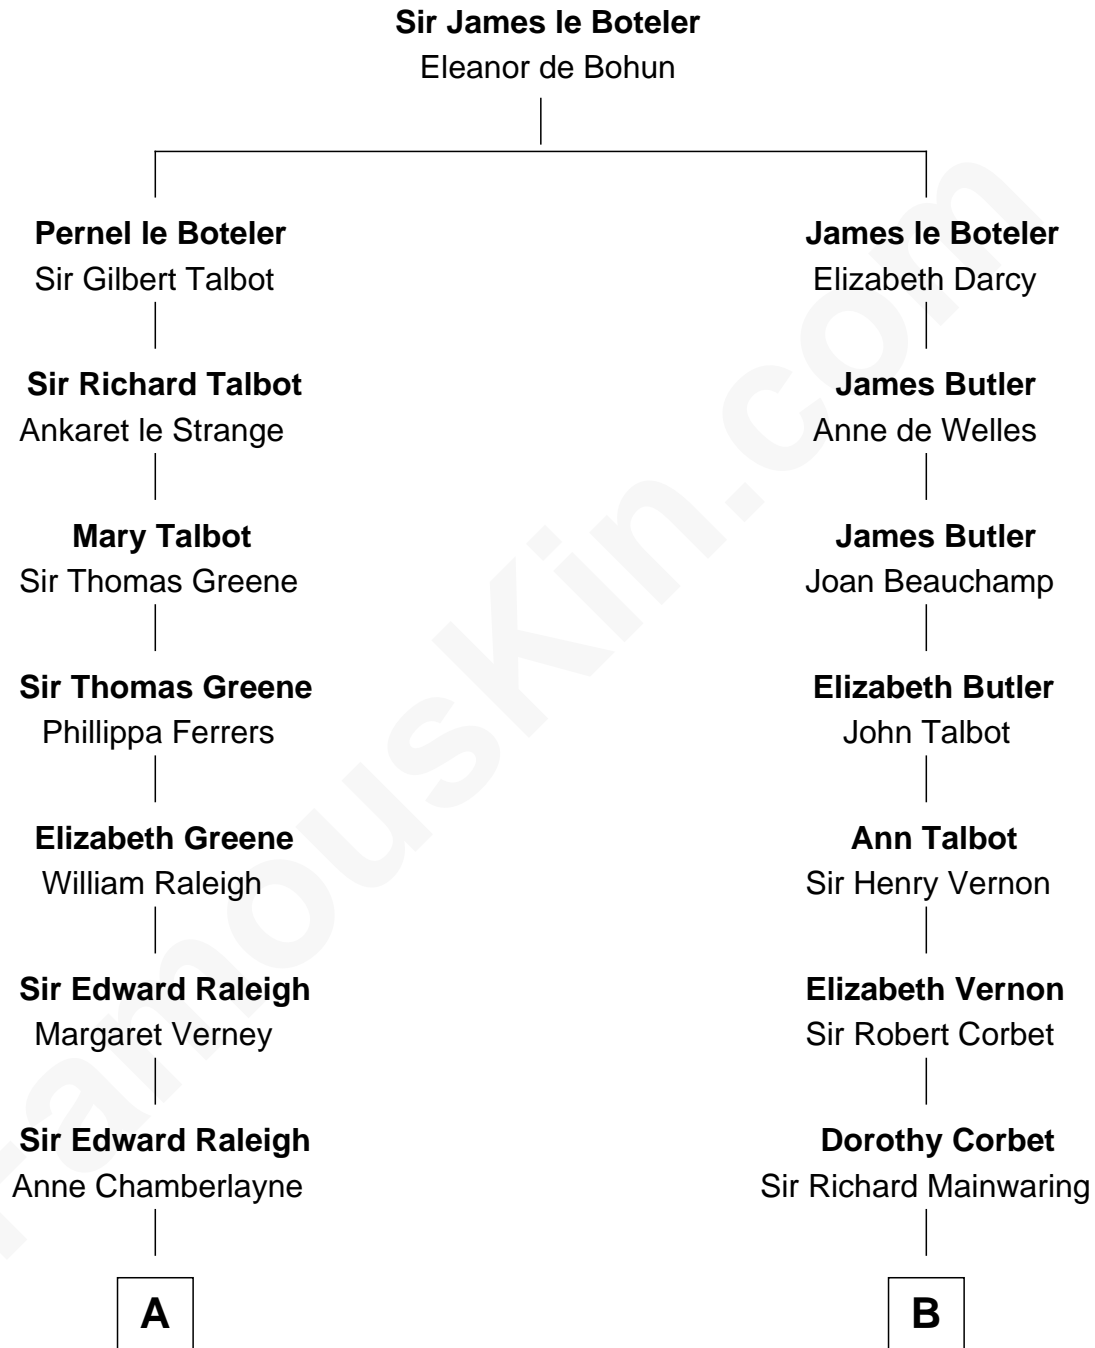

FamousKin.com

Relationship Chart of

Erskine Childers

4th President of Ireland

16th cousin 5 times removed of

C. W. Post

Founder of Post Cereals

C

—
Mary Butler Bass

Elisha Smith

—
Cordelia Miller Smith

William Robert Pearmain

—
Margaret Cushing Pearmain

Dr. Hamilton Osgood

—
Mary Alden Osgood

Erskine Childers