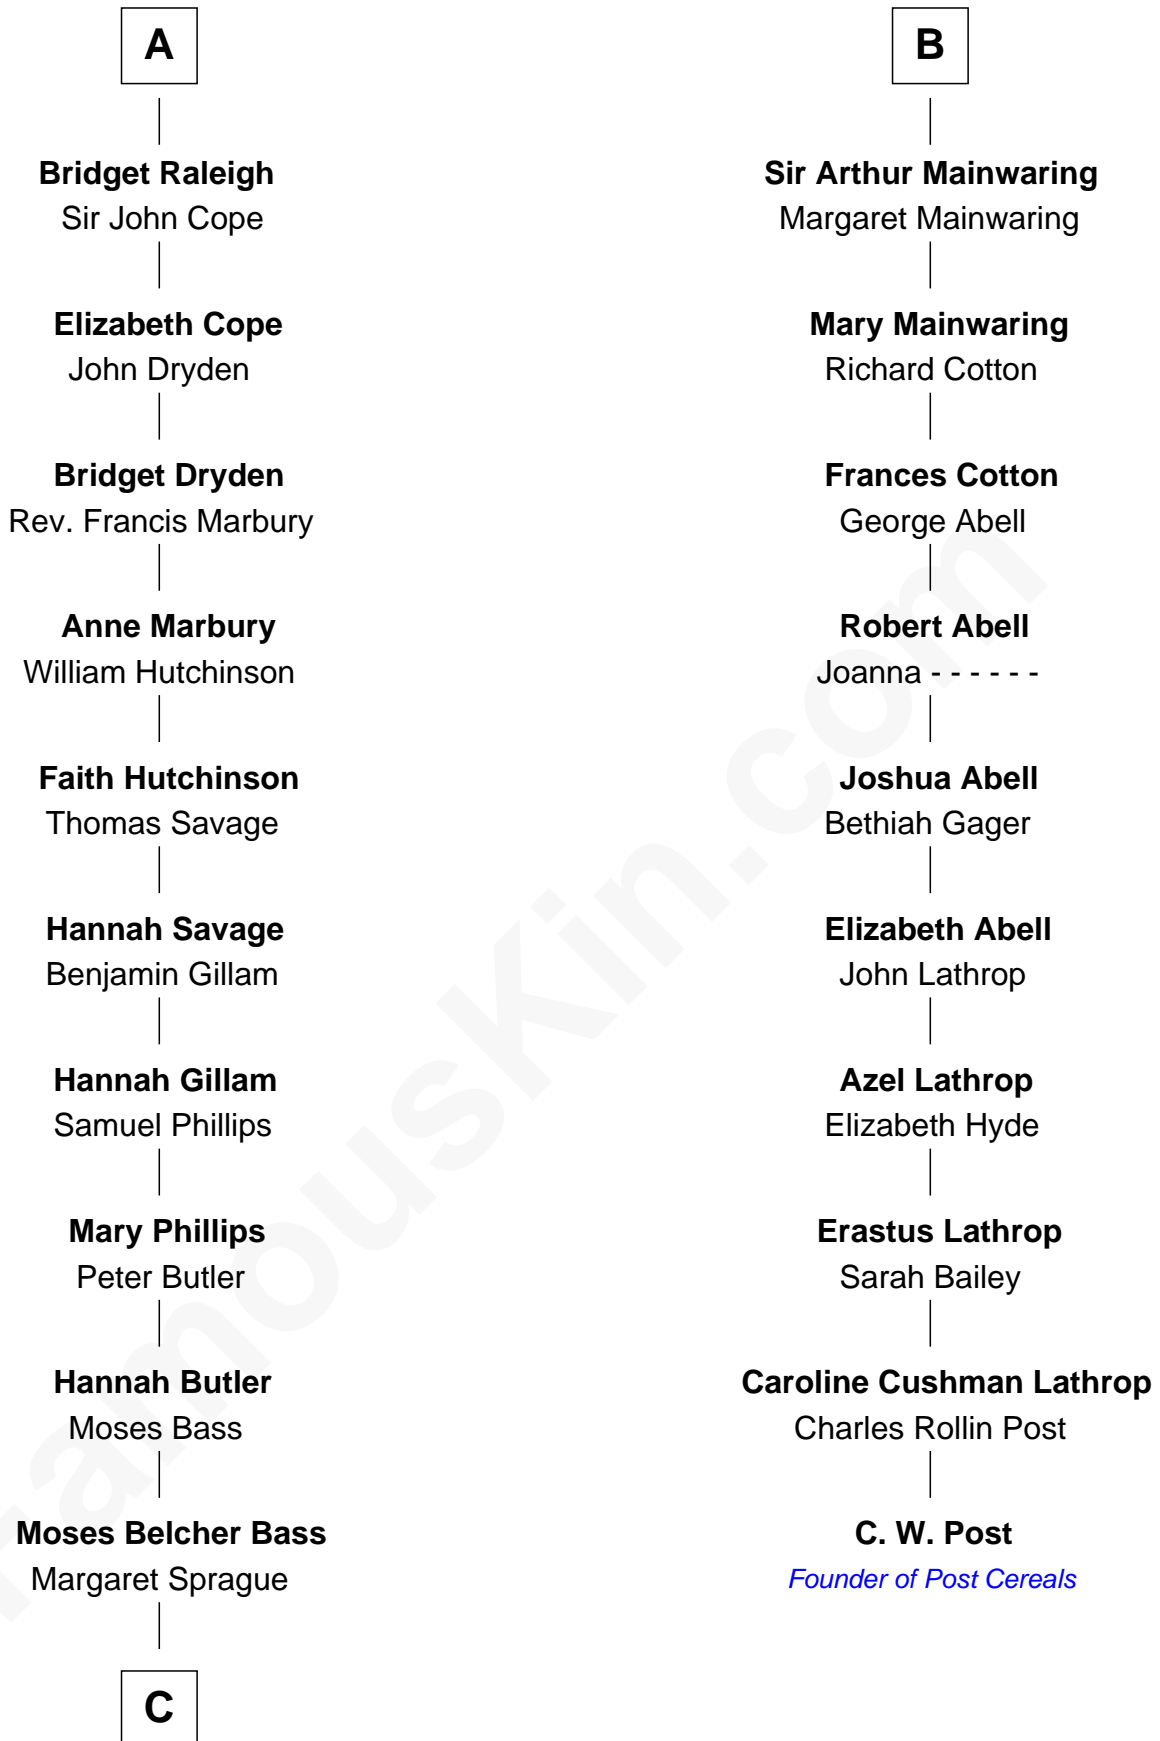

FamousKin.com

Relationship Chart of

Erskine Childers

4th President of Ireland

16th cousin 5 times removed of

C. W. Post

Founder of Post Cereals

C

—
Mary Butler Bass

Elisha Smith

—
Cordelia Miller Smith

William Robert Pearmain

—
Margaret Cushing Pearmain

Dr. Hamilton Osgood

—
Mary Alden Osgood

Erskine Childers