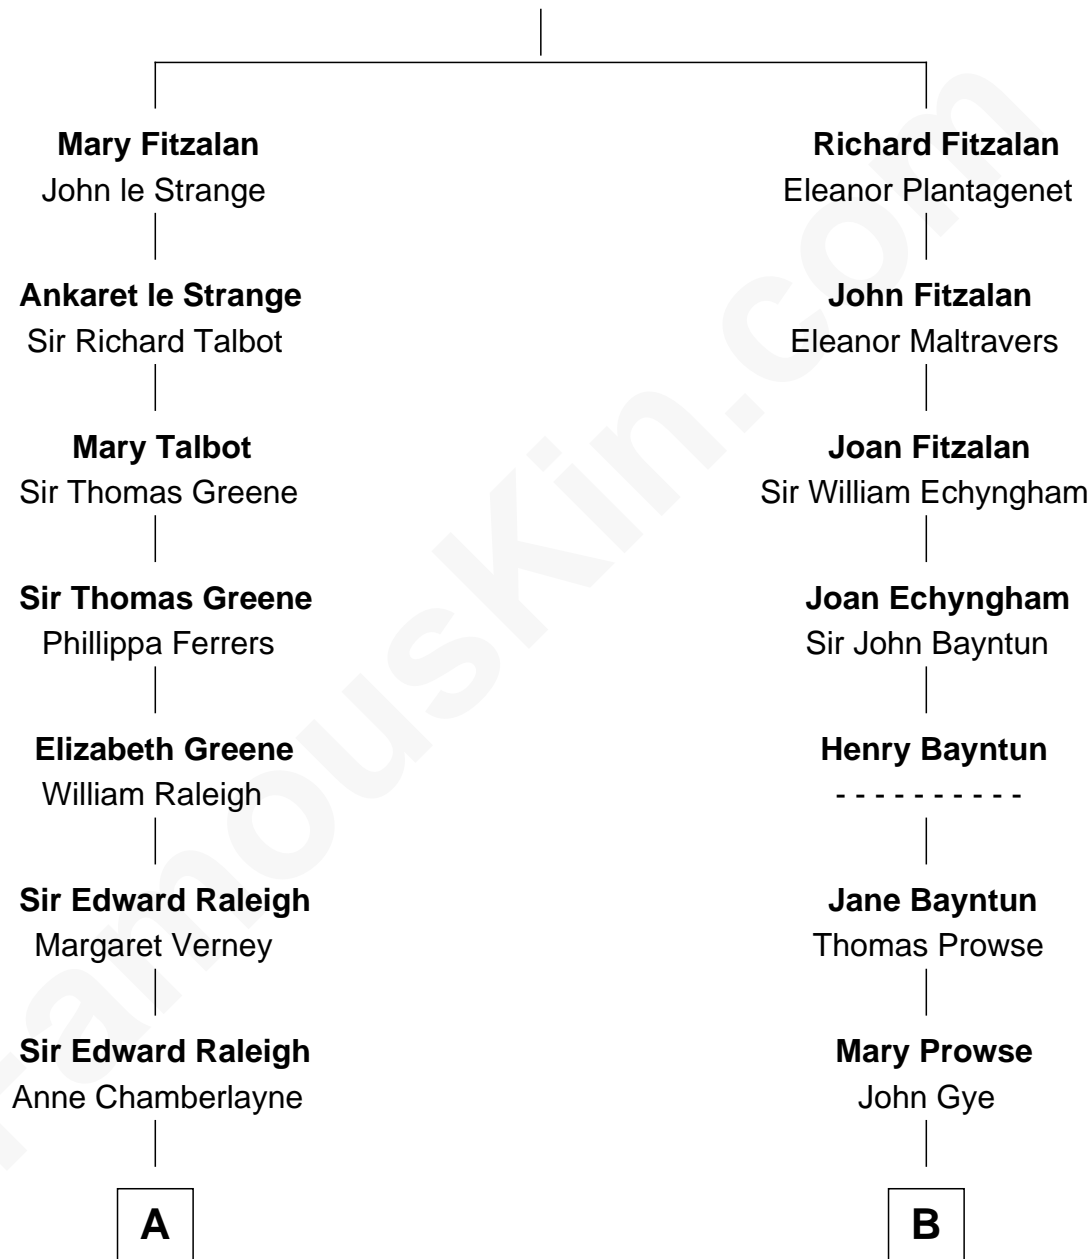

FamousKin.com

Relationship Chart of

Erskine Childers

4th President of Ireland

19th cousin 2 times removed of

Pete Seeger

American Folk Singer

Edmund Fitzalan

Alice de Warenne

C

Mary Butler Bass

Elisha Smith

Cordelia Miller Smith

William Robert Pearmain

Margaret Cushing Pearmain

Dr. Hamilton Osgood