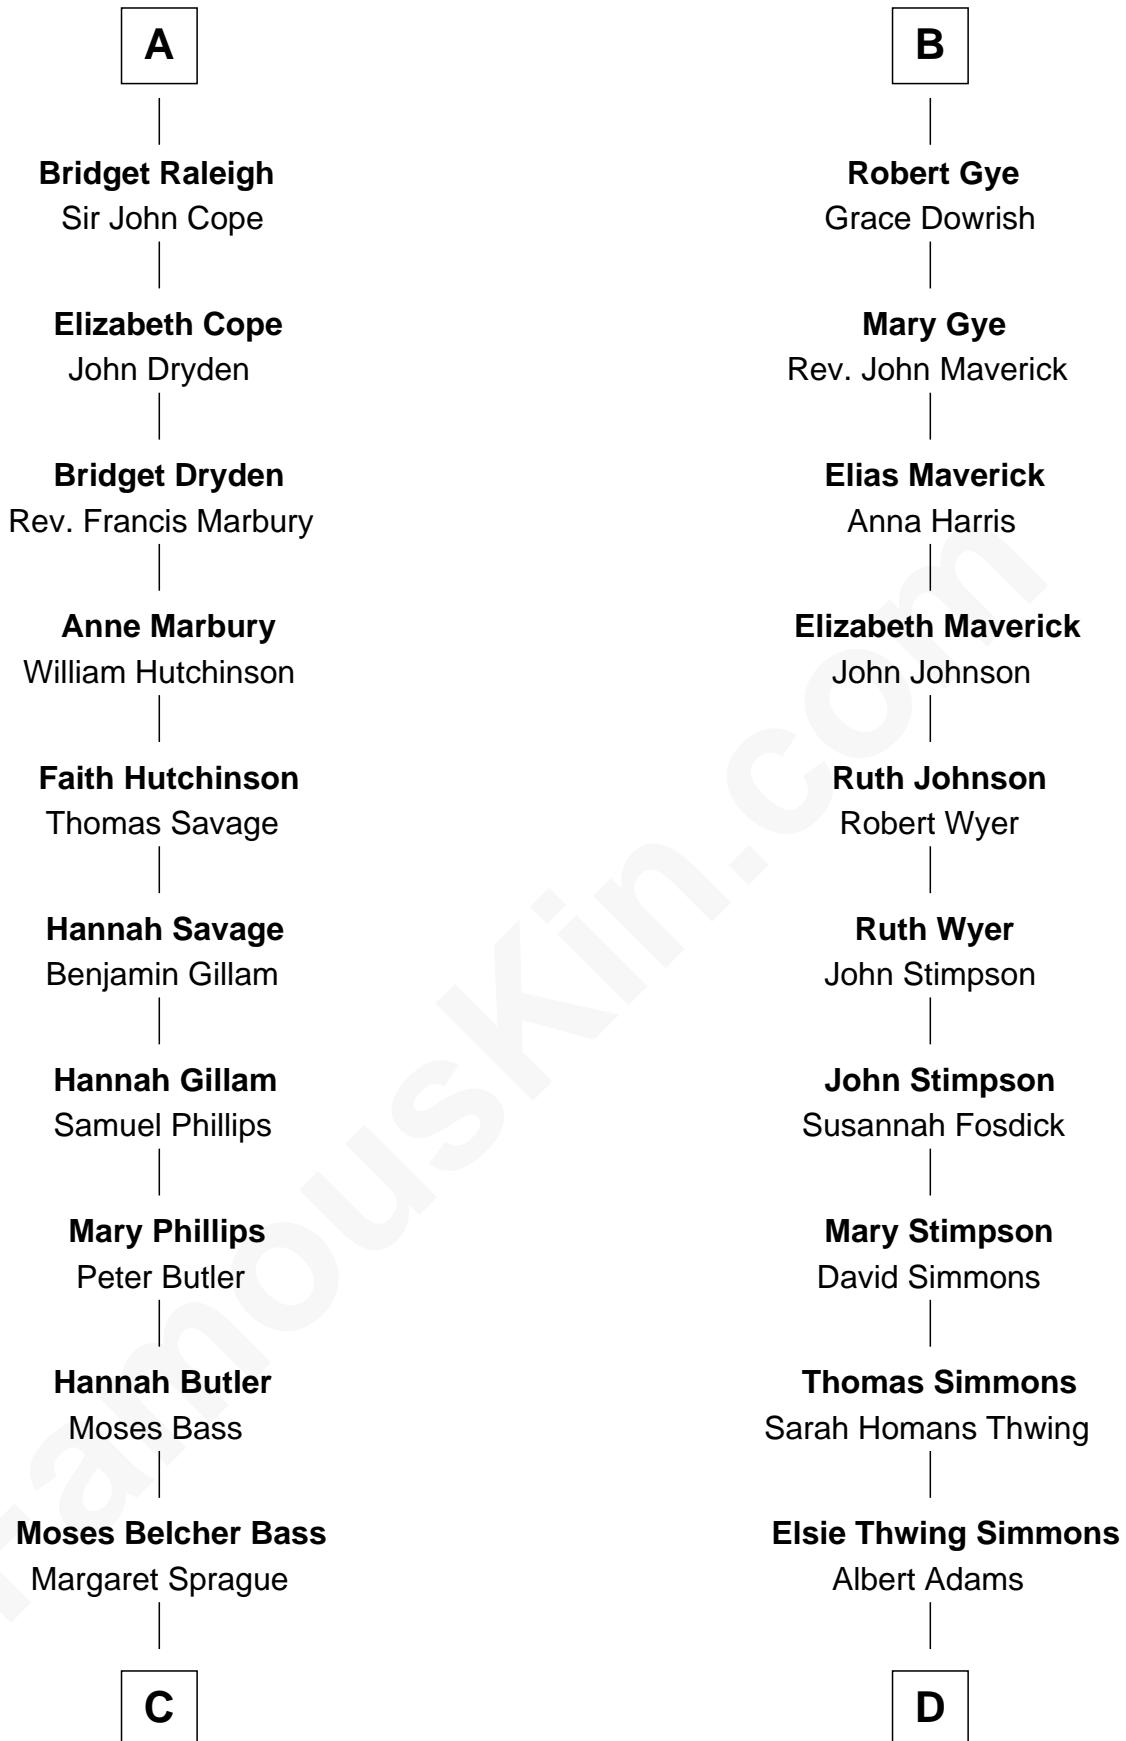

FamousKin.com

Relationship Chart of

Erskine Childers

4th President of Ireland

19th cousin 2 times removed of

Pete Seeger

American Folk Singer

Edmund Fitzalan

Alice de Warenne

C

Mary Butler Bass

Elisha Smith

Cordelia Miller Smith

William Robert Pearmain

Margaret Cushing Pearmain

Dr. Hamilton Osgood