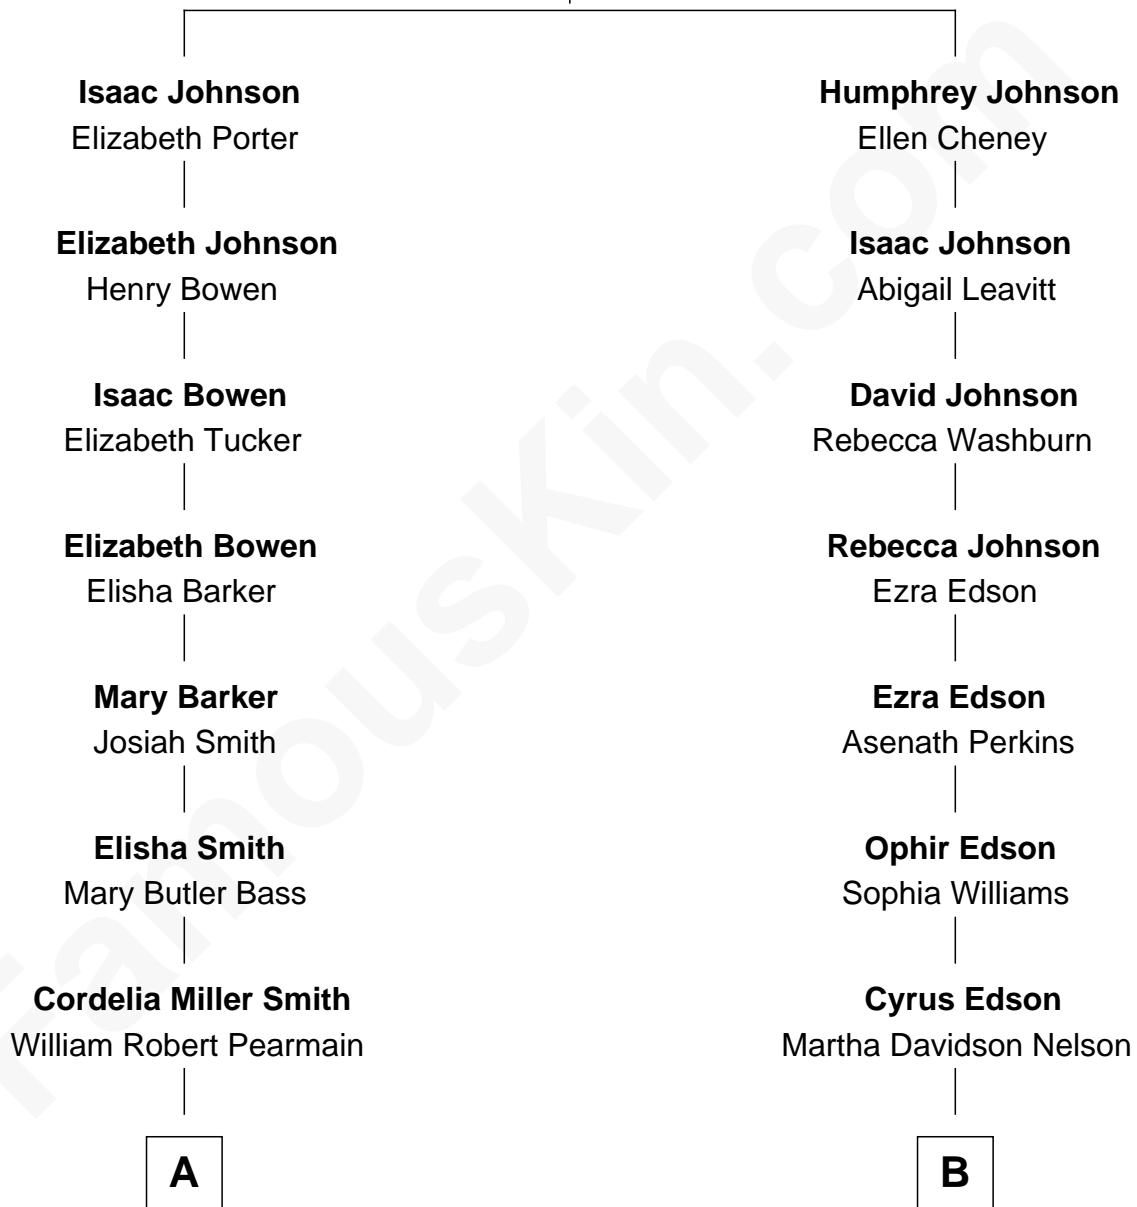

# FamousKin.com Relationship Chart of

**Erskine Childers**

*4th President of Ireland*

9th cousin of

**Pete Seeger**

*American Folk Singer*

**John Johnson**

Mary Heath

FamousKin.com