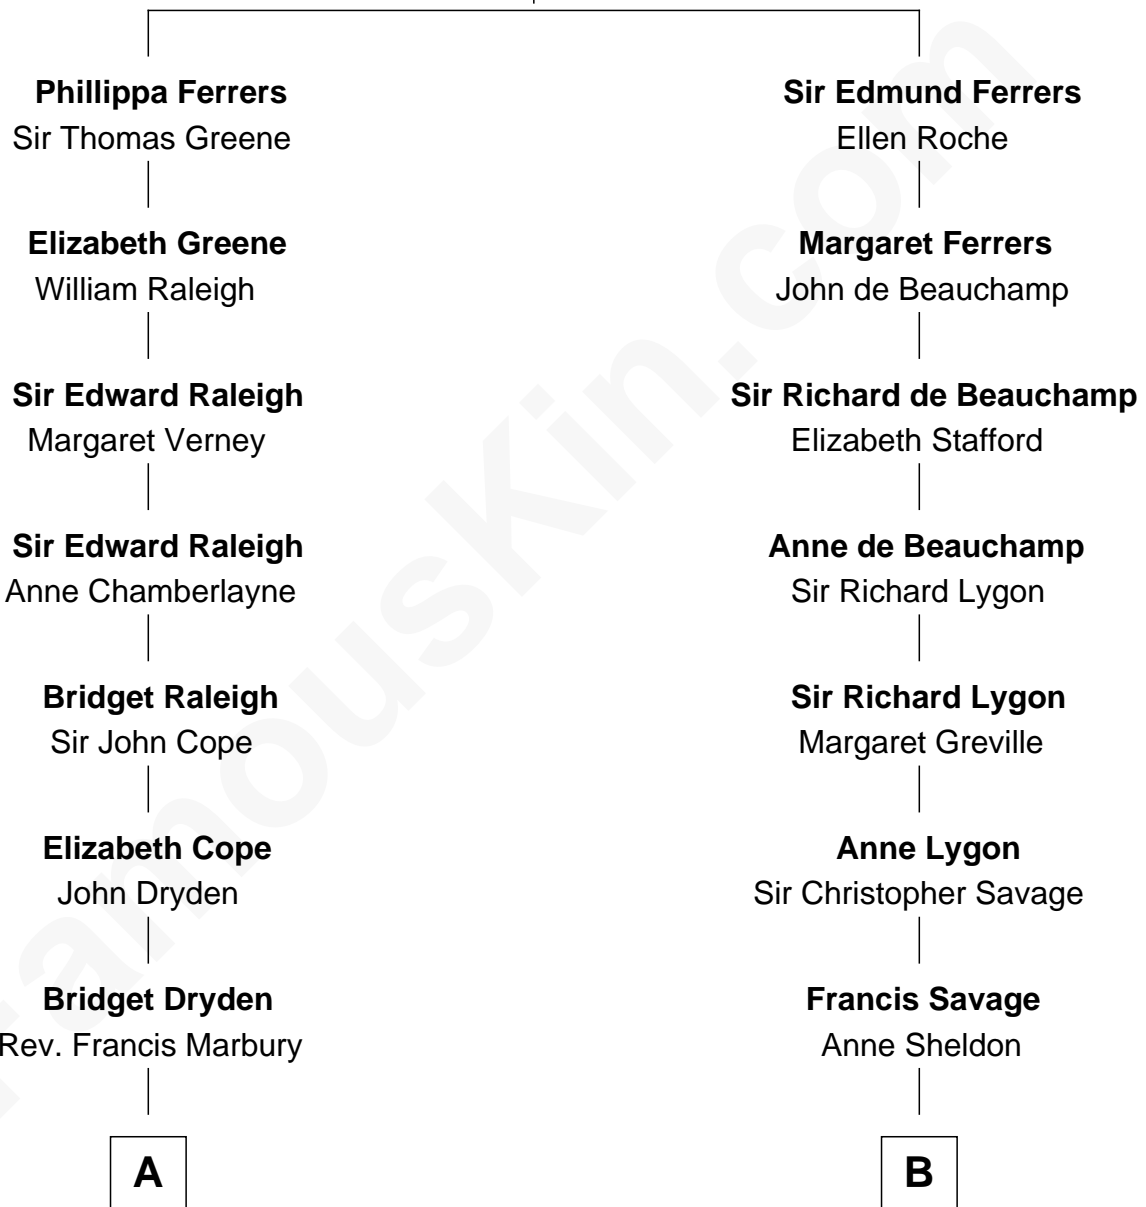

## Relationship Chart of

### Erskine Childers

*4th President of Ireland*

18th cousin 1 time removed of

### Adlai Stevenson III

*U.S. Senator from Illinois*

**Robert de Ferrers**  
Margaret Despencer

**C**

**Mary Alden Osgood**

Erskine Childers

**Erskine Childers**

*4th President of Ireland*