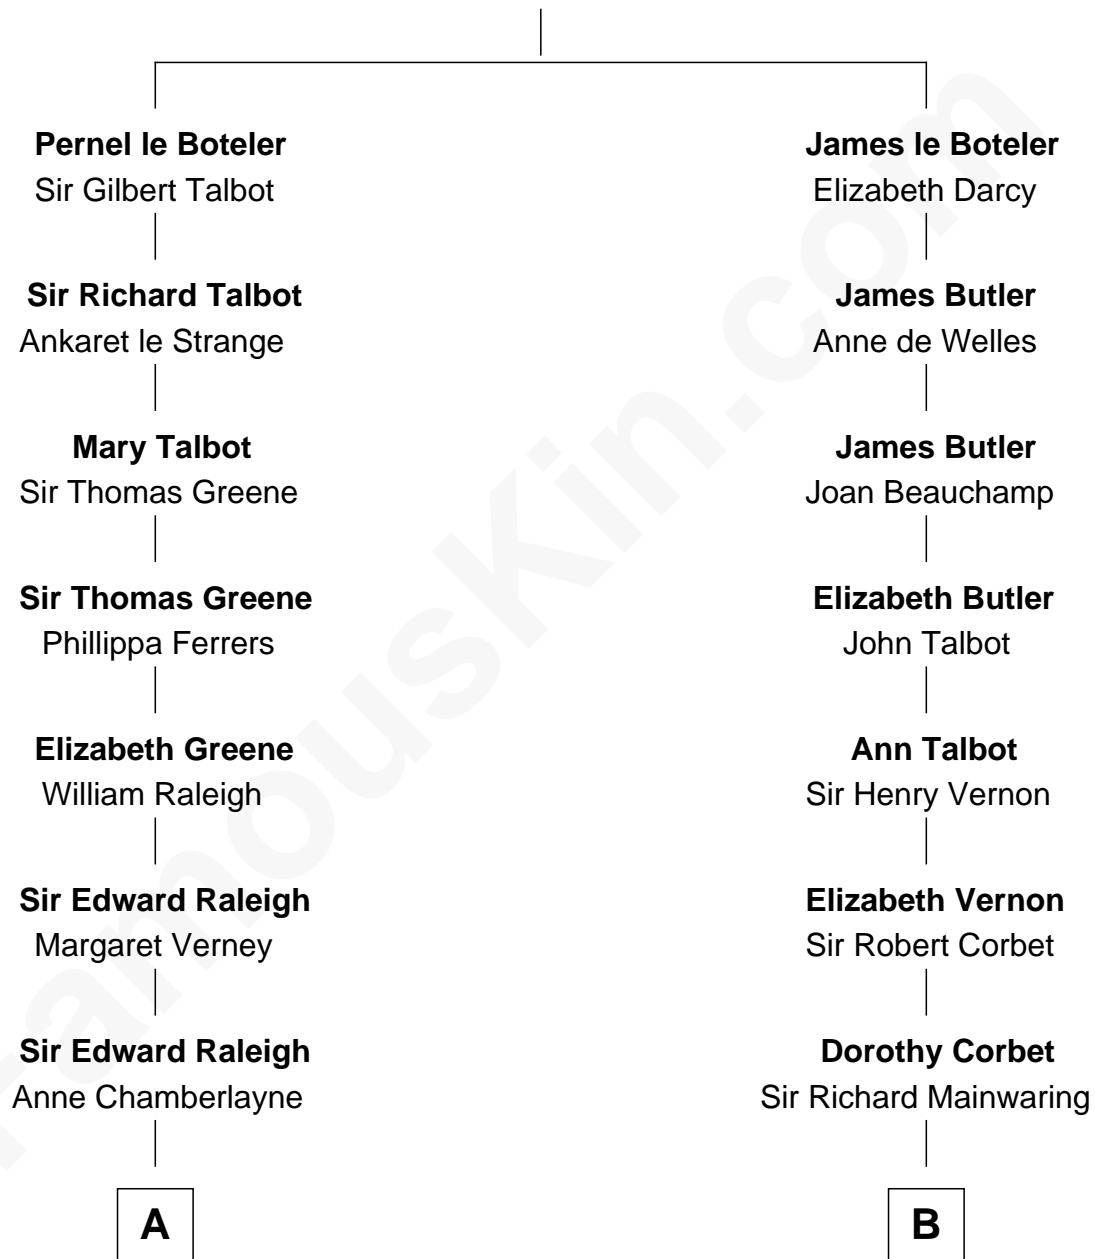

FamousKin.com Relationship Chart of

Erskine Childers

4th President of Ireland

21st cousin of

Adlai Stevenson III

U.S. Senator from Illinois

Sir James le Boteler

Eleanor de Bohun