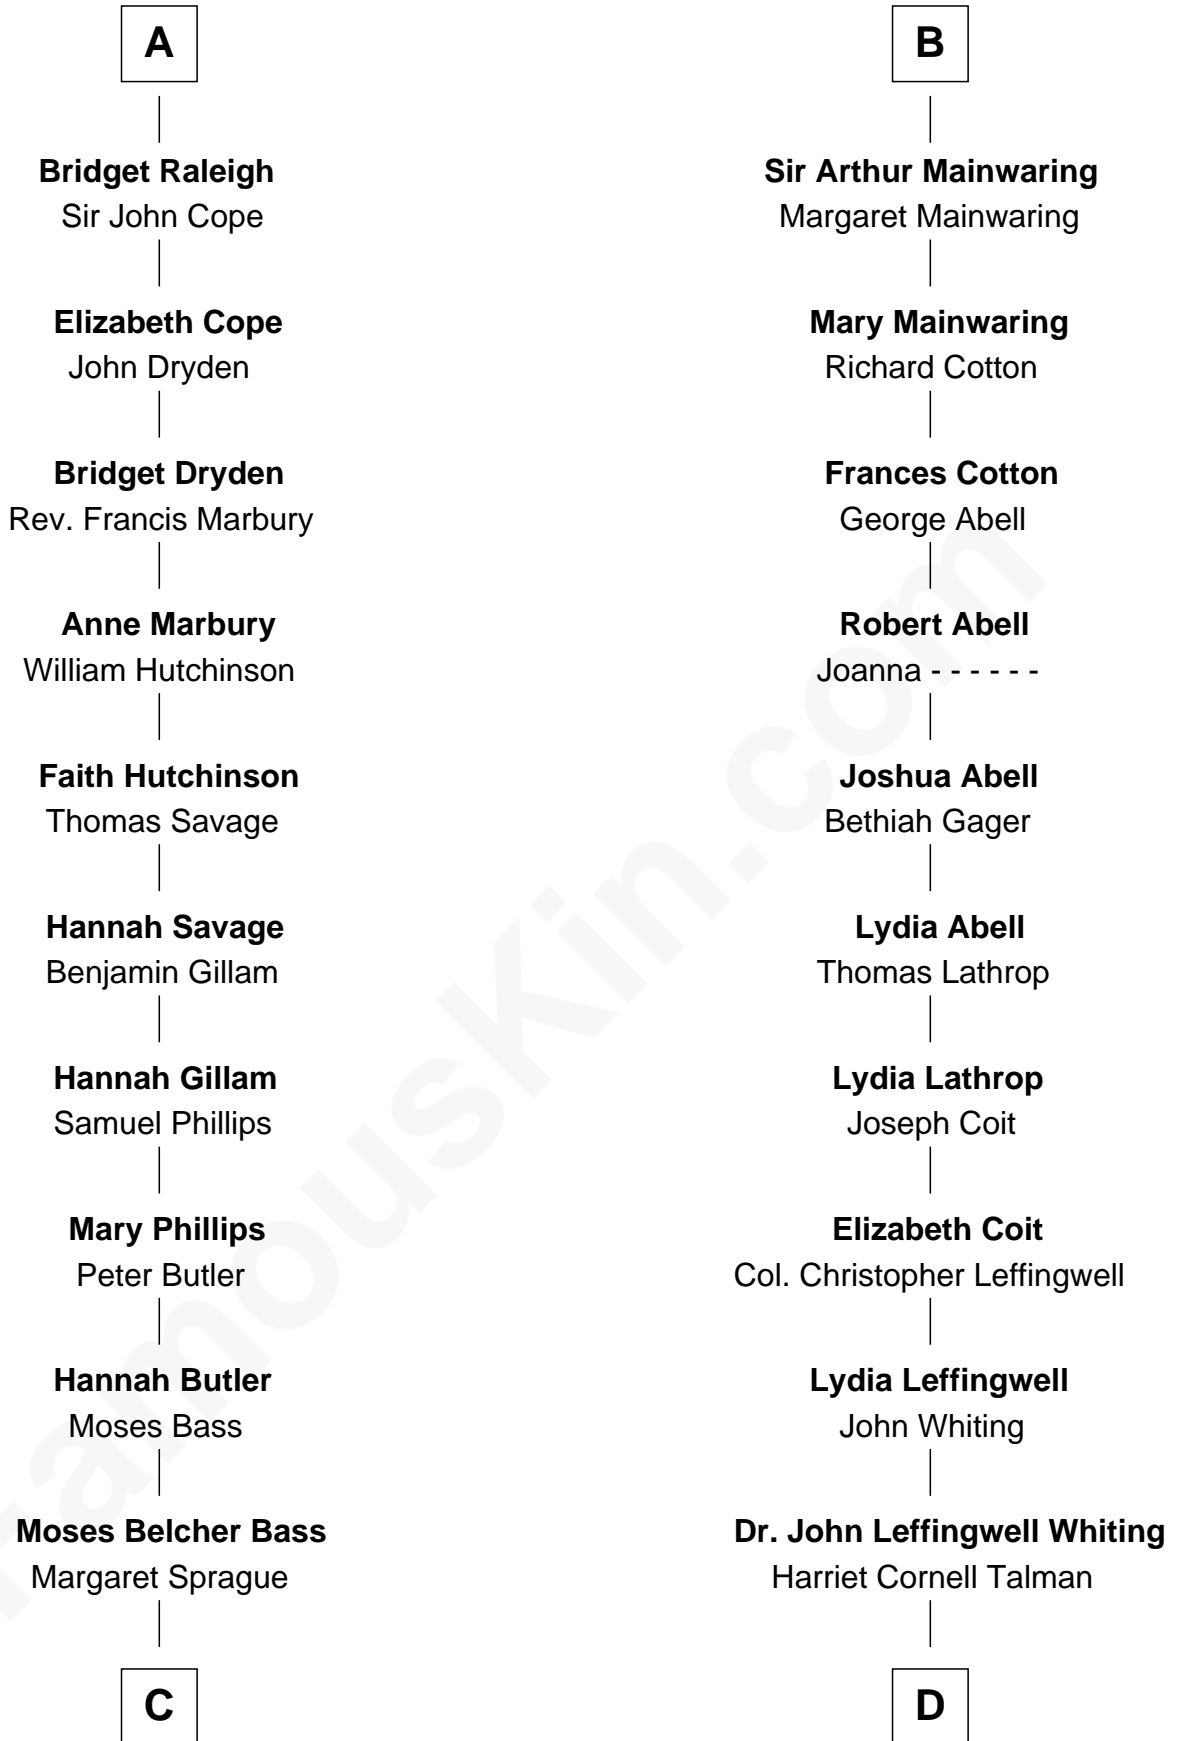

FamousKin.com Relationship Chart of

Erskine Childers

4th President of Ireland

21st cousin of

Adlai Stevenson III

U.S. Senator from Illinois

Sir James le Boteler

Eleanor de Bohun

C

Mary Butler Bass

Elisha Smith

Cordelia Miller Smith

William Robert Pearmain

Margaret Cushing Pearmain

Dr. Hamilton Osgood

Mary Alden Osgood