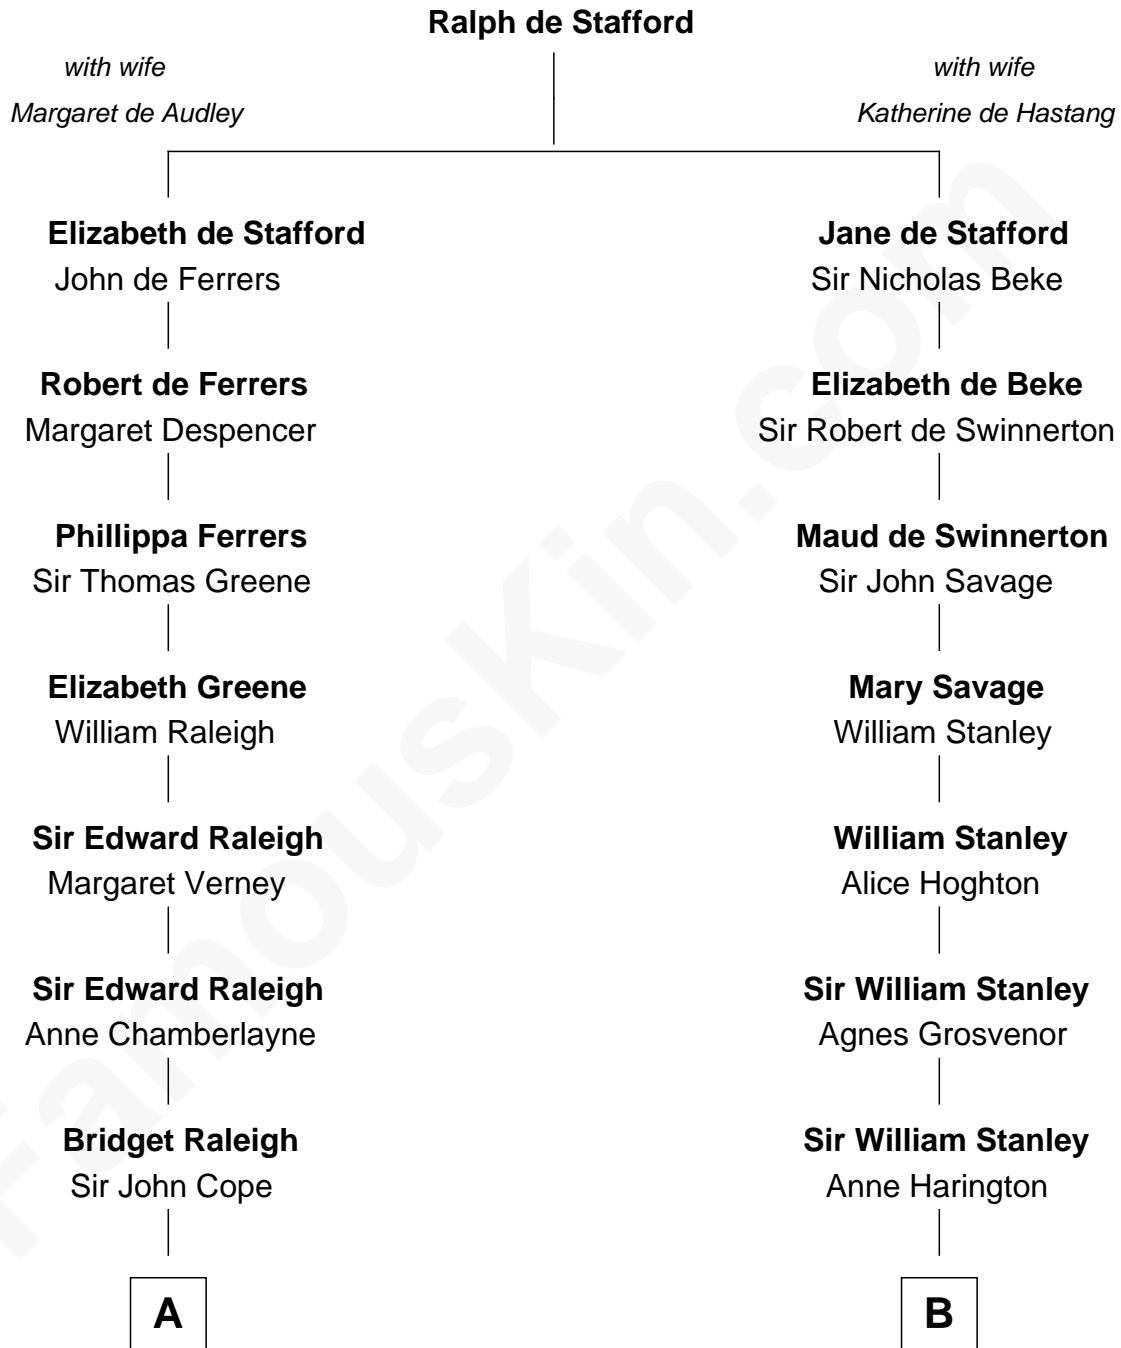

FamousKin.com

Relationship Chart of

Erskine Childers

4th President of Ireland

15th cousin 5 times removed of

General Robert E. Lee

Confederate Army - U.S. Civil War

C

Cordelia Miller Smith
William Robert Pearmain

Margaret Cushing Pearmain
Dr. Hamilton Osgood

Mary Alden Osgood
Erskine Childers

Erskine Childers
4th President of Ireland

FamousKin.com