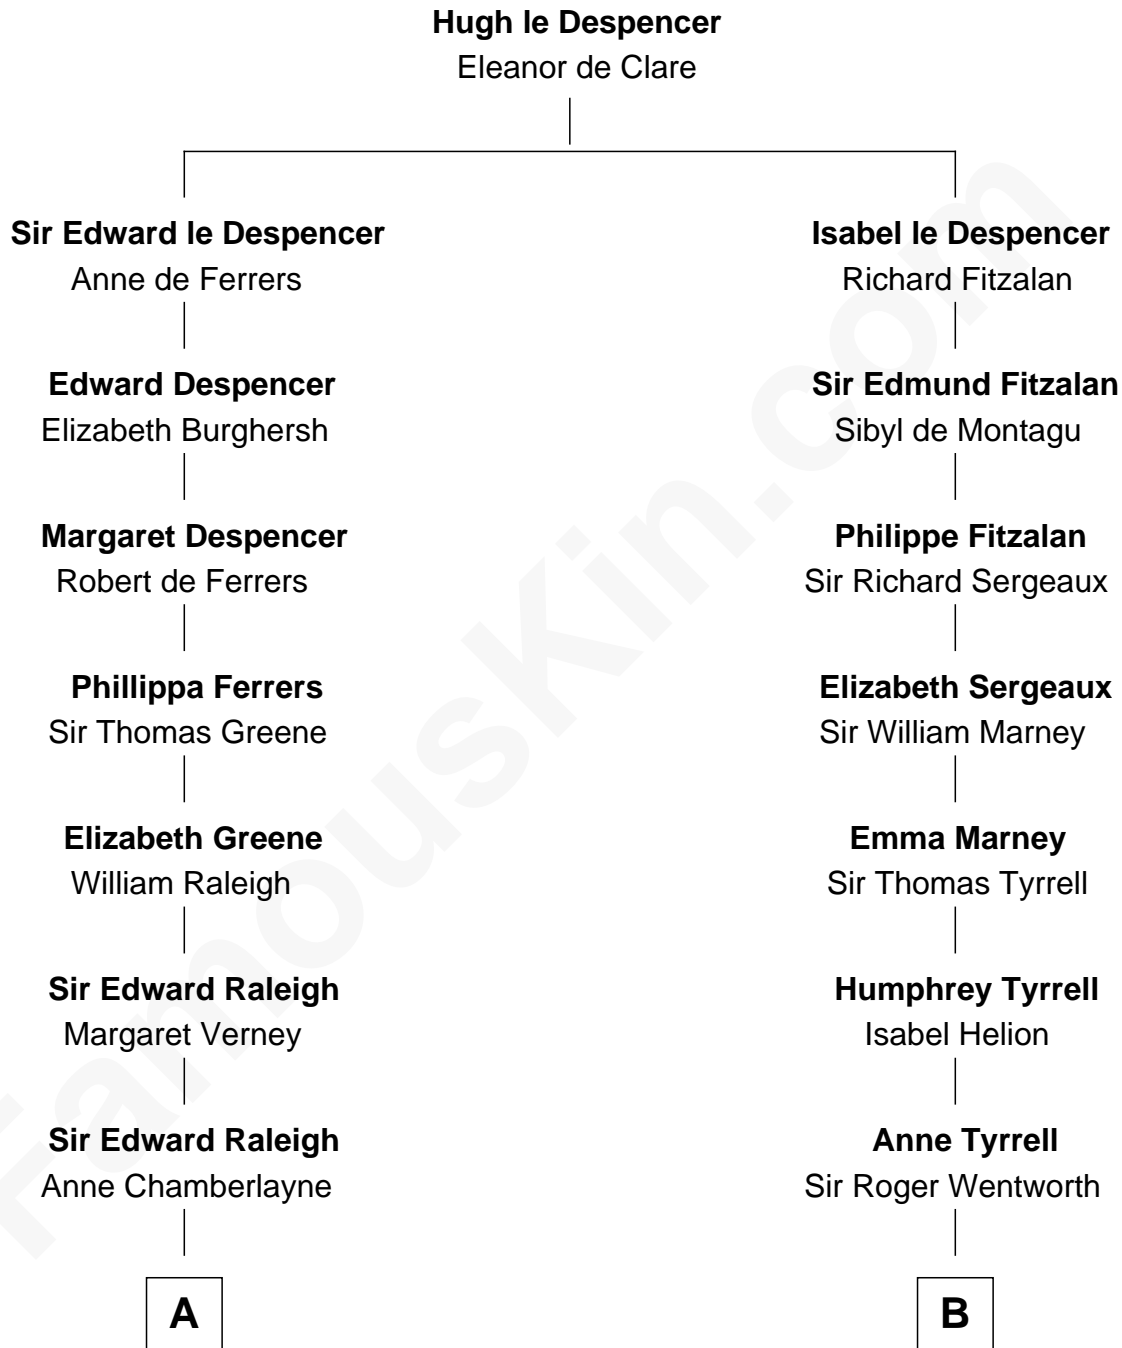

FamousKin.com

Relationship Chart of

Erskine Childers

4th President of Ireland

17th cousin 4 times removed of

General Robert E. Lee

Confederate Army - U.S. Civil War

C

—
Mary Butler Bass

Elisha Smith

—
Cordelia Miller Smith

William Robert Pearmain

—
Margaret Cushing Pearmain

Dr. Hamilton Osgood

—
Mary Alden Osgood

Erskine Childers