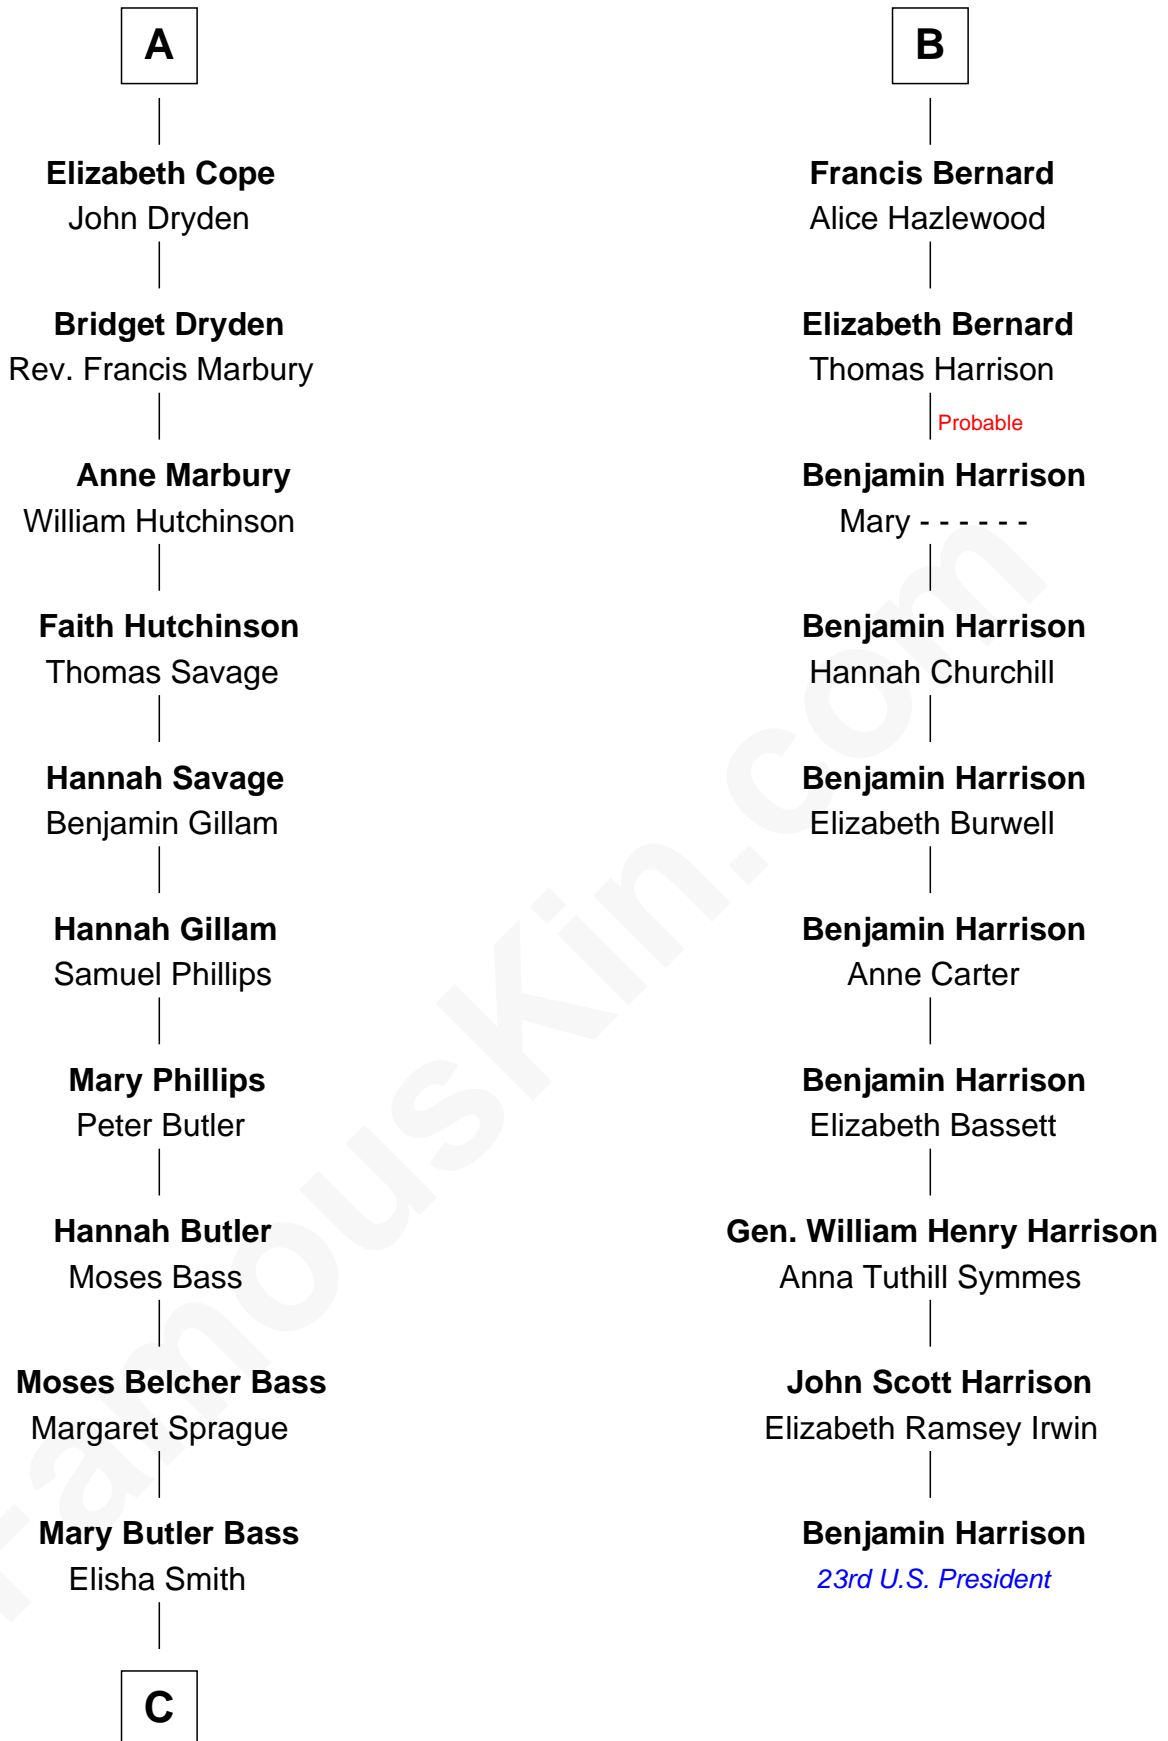

FamousKin.com Relationship Chart of

Erskine Childers

4th President of Ireland

16th cousin 4 times removed of

Benjamin Harrison

23rd U.S. President

Ralph de Stafford

Margaret de Audley

Philippa de Beauchamp

Margaret de Stafford

Sir Ralph Neville

Margaret de Neville

Sir Richard Scrope

Sir Henry le Scrope

Elizabeth le Scrope

Margaret Scrope

John Bernard

John Bernard

Margaret Daundelyn

John Bernard

Cecily Muscote

B

C

Cordelia Miller Smith
William Robert Pearmain