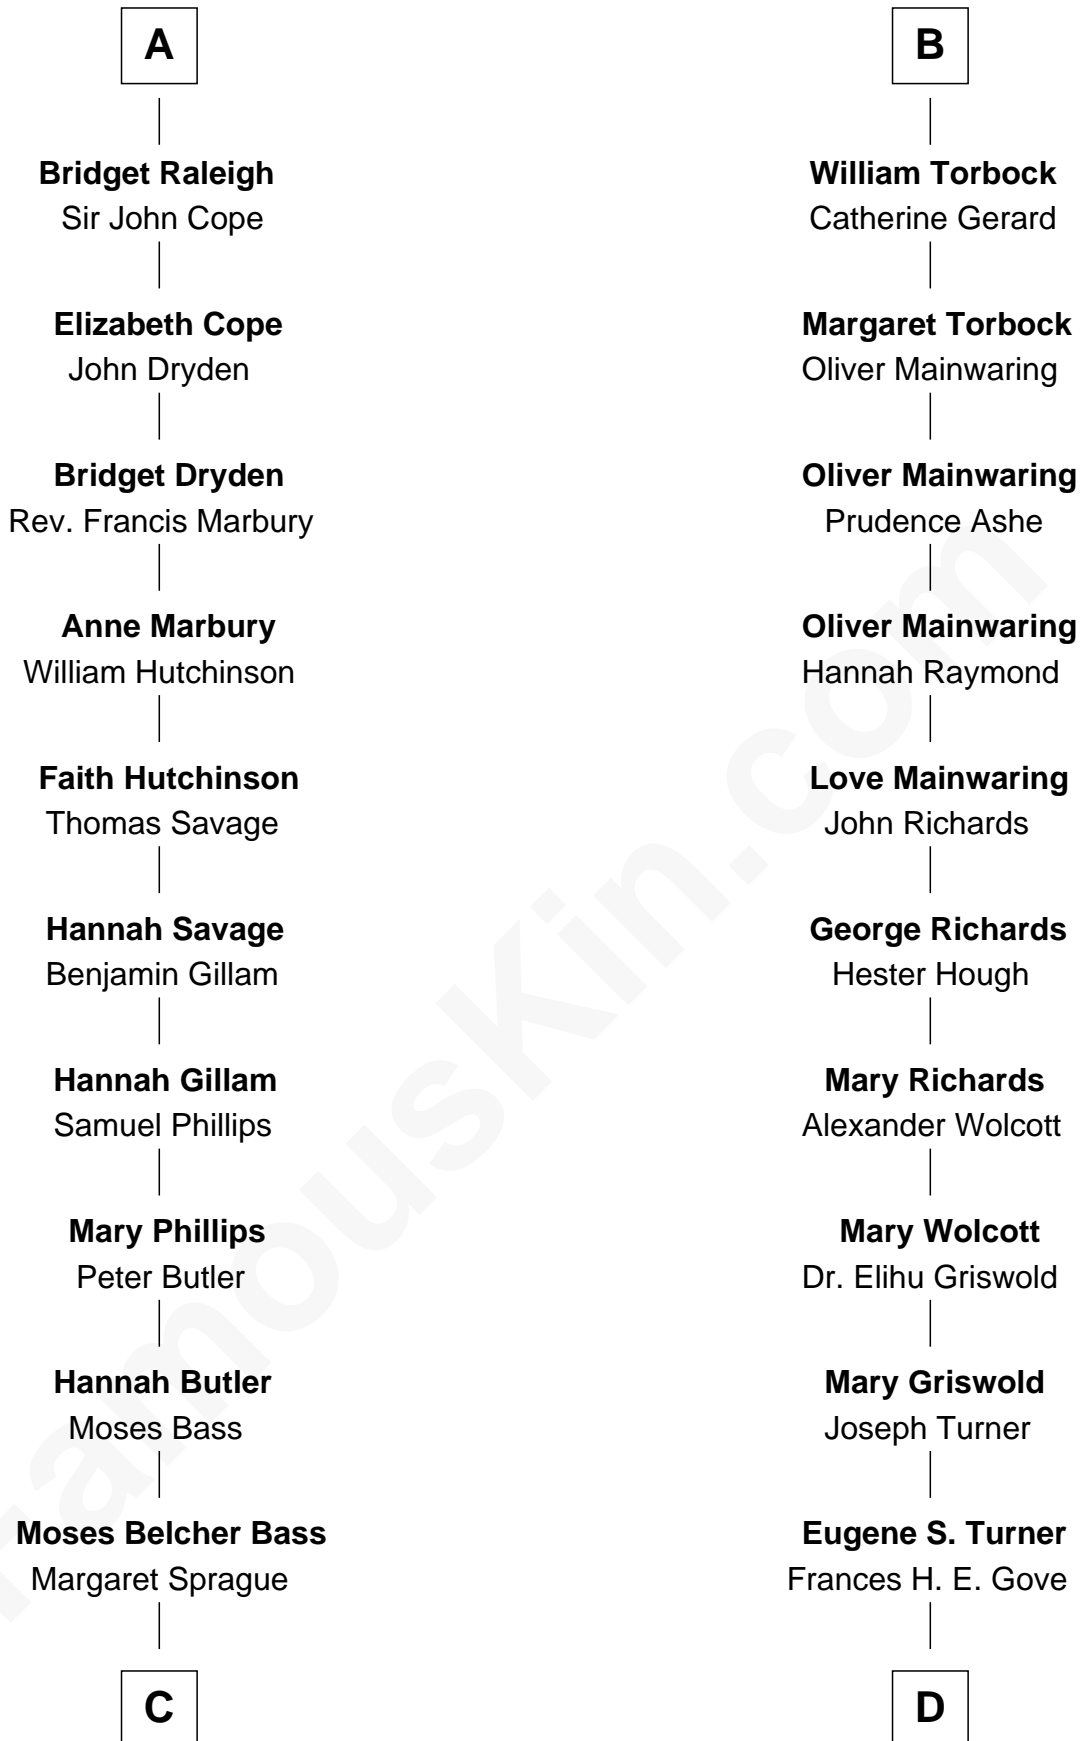

FamousKin.com Relationship Chart of

Erskine Childers

4th President of Ireland

21st cousin of

Ed Helms

TV and Movie Actor

Edmund Fitzalan

Alice de Warenne

C

Mary Butler Bass

Elisha Smith

Cordelia Miller Smith

William Robert Pearmain

Margaret Cushing Pearmain

Dr. Hamilton Osgood

Mary Alden Osgood