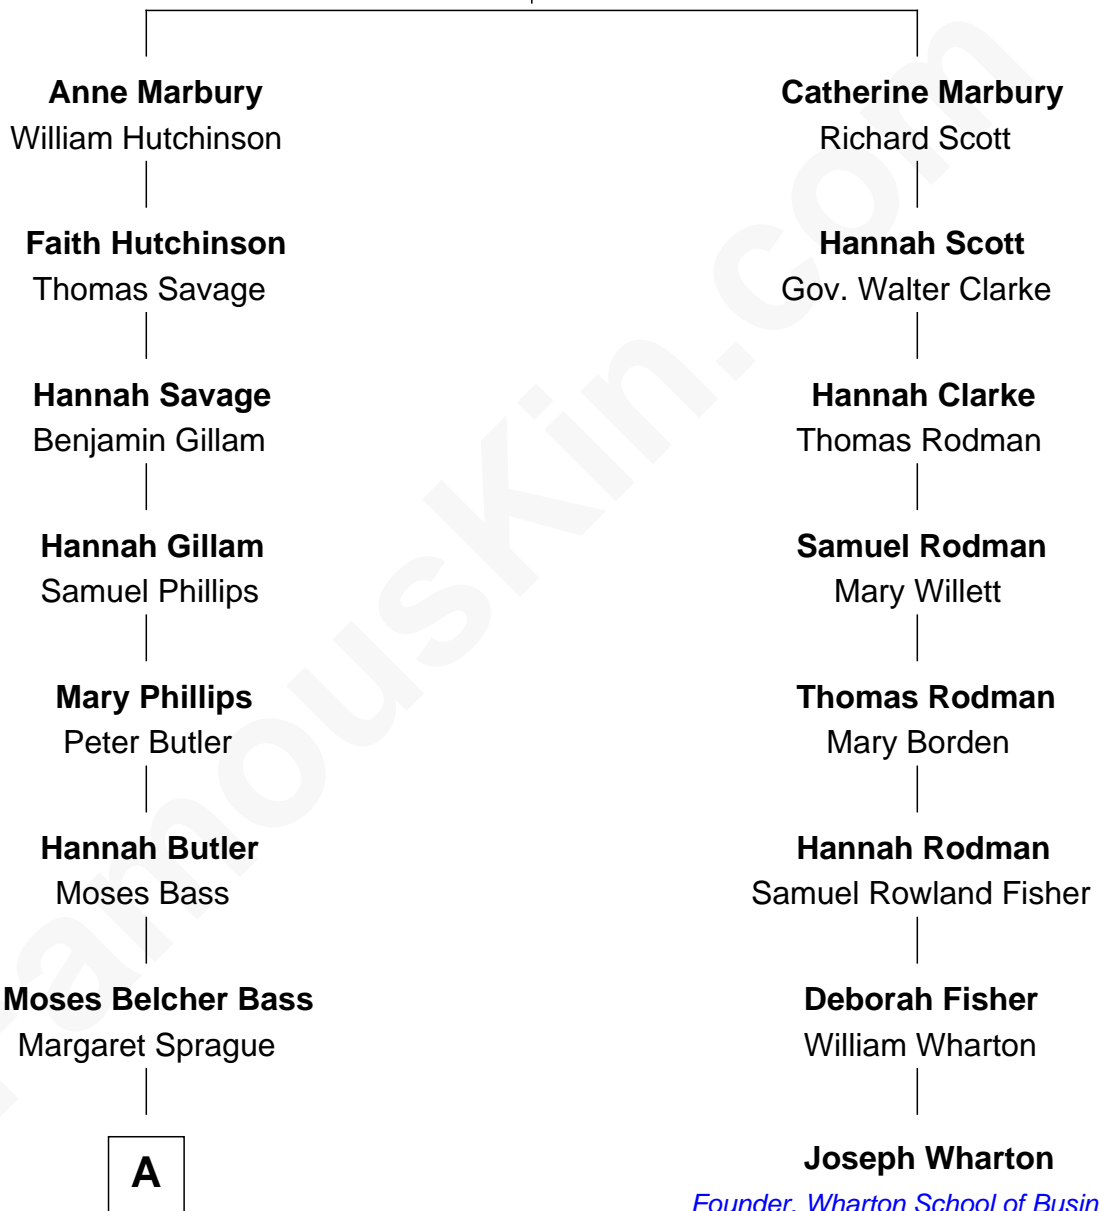

FamousKin.com Relationship Chart of

Erskine Childers

4th President of Ireland

7th cousin 4 times removed of

Joseph Wharton

Founder of the Wharton School of Business

Rev. Francis Marbury

Bridget Dryden

A

—
Mary Butler Bass

Elisha Smith

—
Cordelia Miller Smith

William Robert Pearmain

—
Margaret Cushing Pearmain

Dr. Hamilton Osgood

—
Mary Alden Osgood